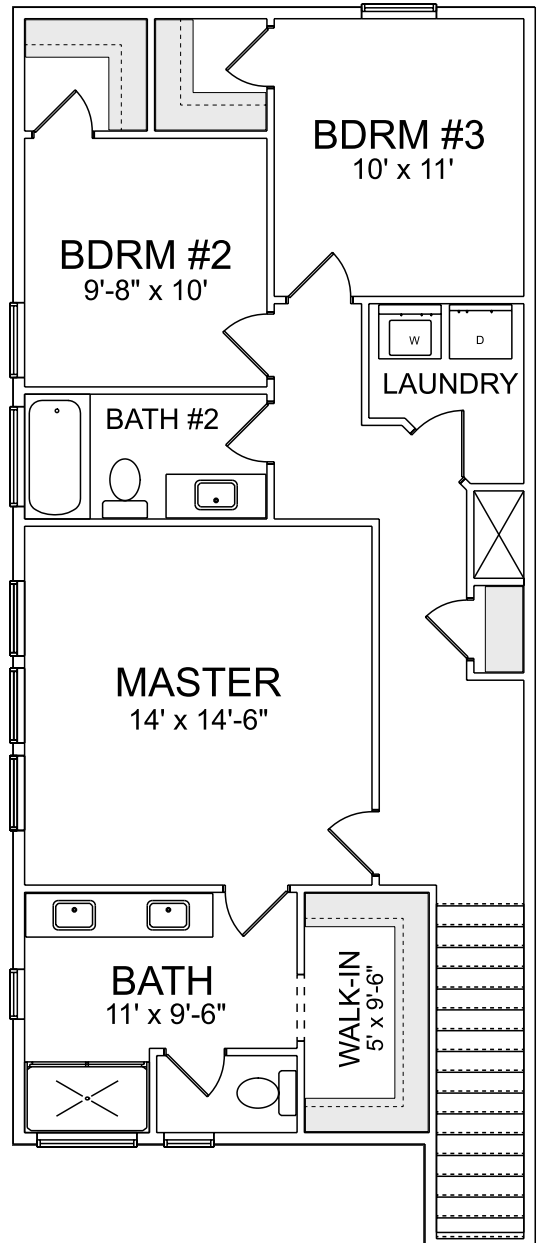

**MAIN LEVEL FLOOR PLAN**

END UNIT

1673 SQ FT TOTAL

**UPPER LEVEL FLOOR PLAN**

END UNIT

1673 SQ FT TOTAL