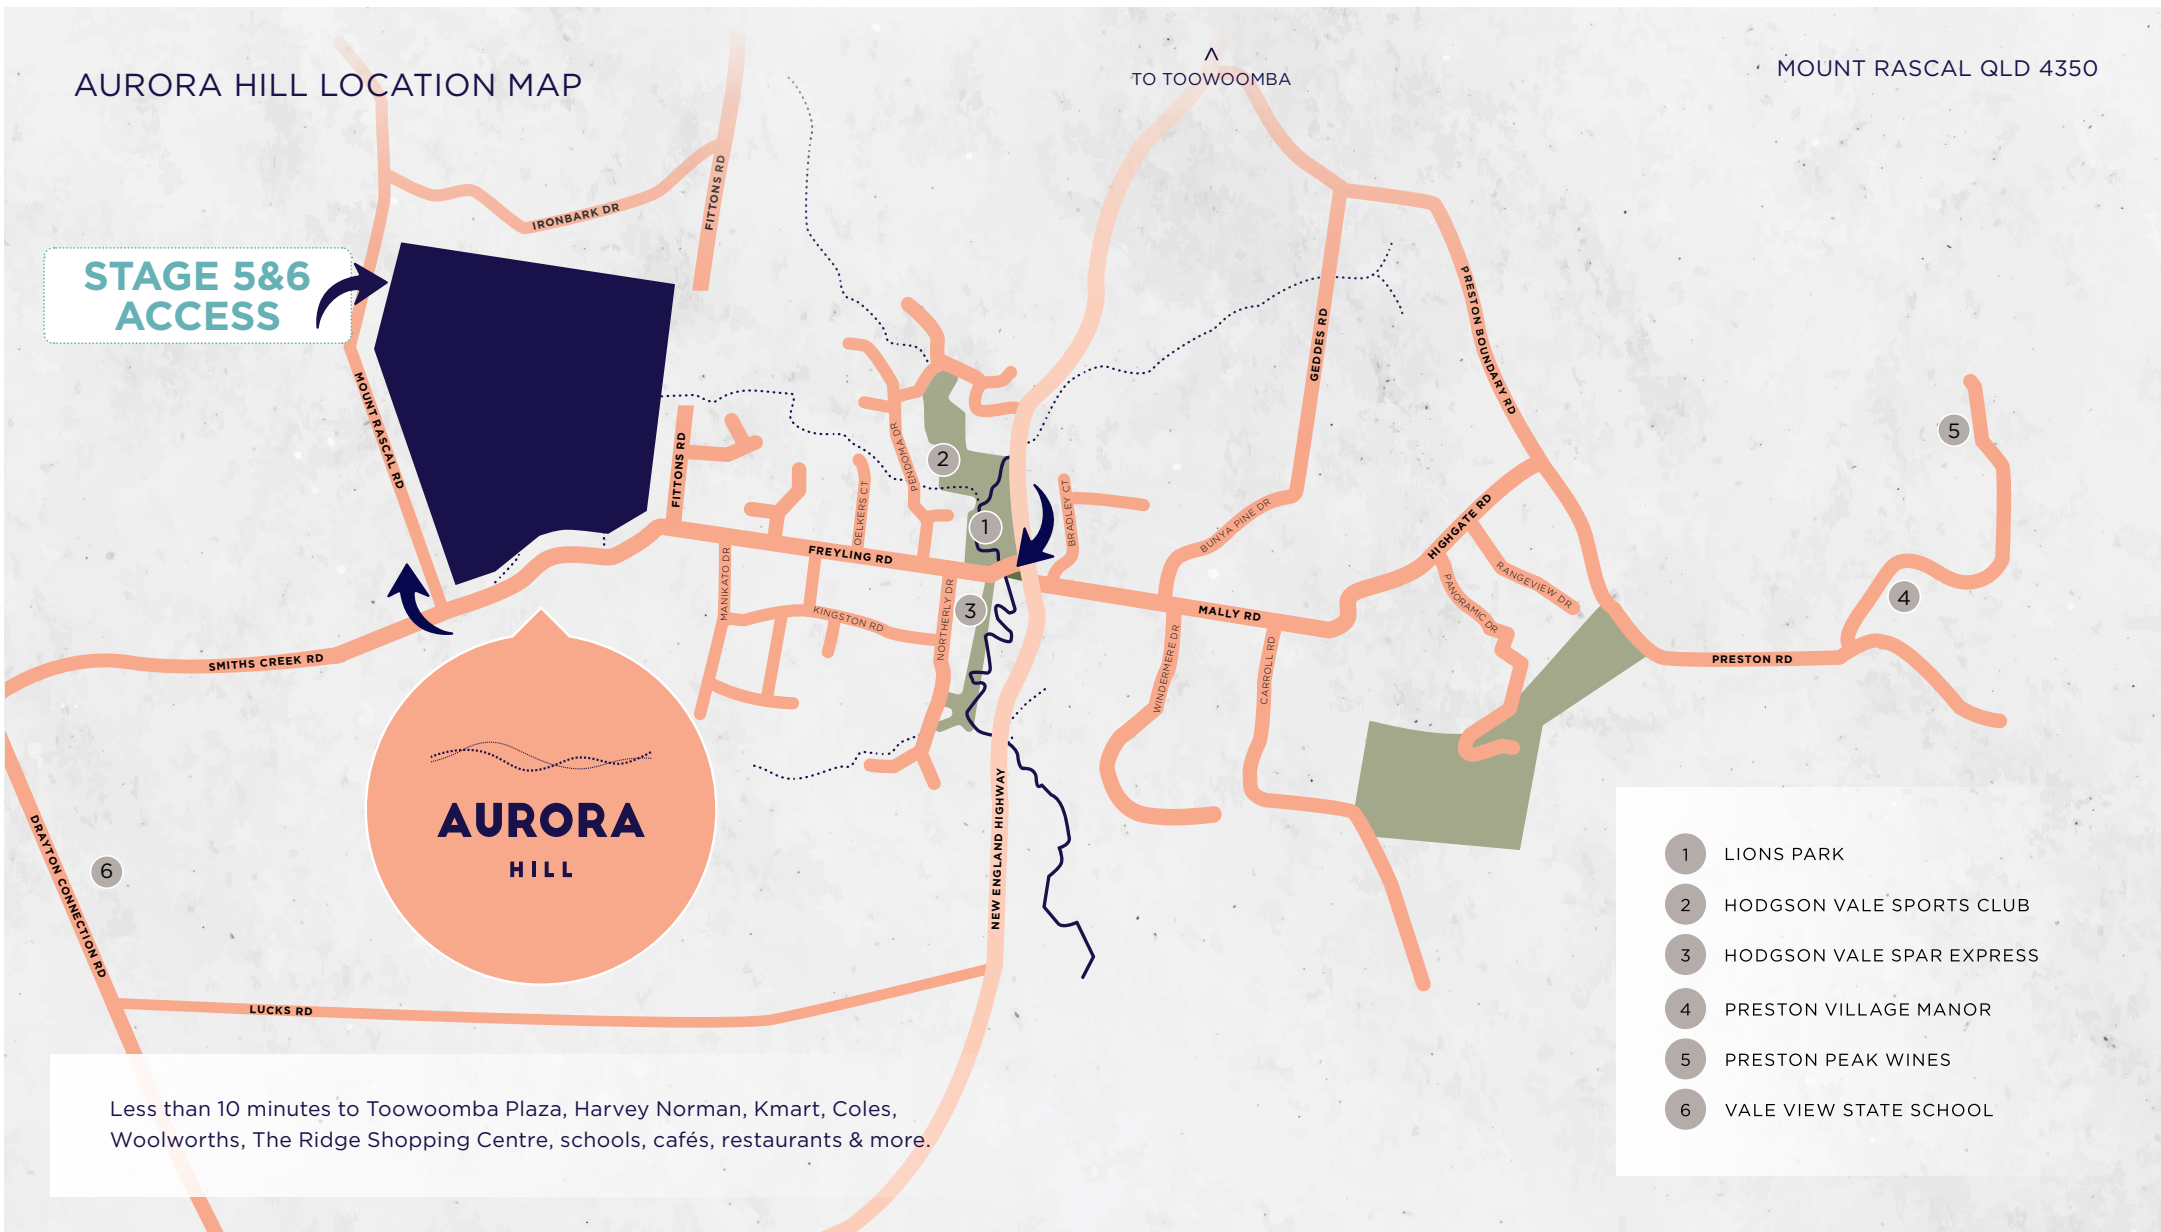

AURORA HILL LOCATION MAP

TO TOOWOOMBA

MOUNT RASCAL QLD 4350

**STAGE 5&6
ACCESS**

Less than 10 minutes to Toowoomba Plaza, Harvey Norman, Kmart, Coles, Woolworths, The Ridge Shopping Centre, schools, cafés, restaurants & more.

- 1 LIONS PARK
- 2 HODGSON VALE SPORTS CLUB
- 3 HODGSON VALE SPAR EXPRESS
- 4 PRESTON VILLAGE MANOR
- 5 PRESTON PEAK WINES
- 6 VALE VIEW STATE SCHOOL

Andrew Muller | Sales, Project Coordinator

0410 475 525 andrew@aurorahill.com.au