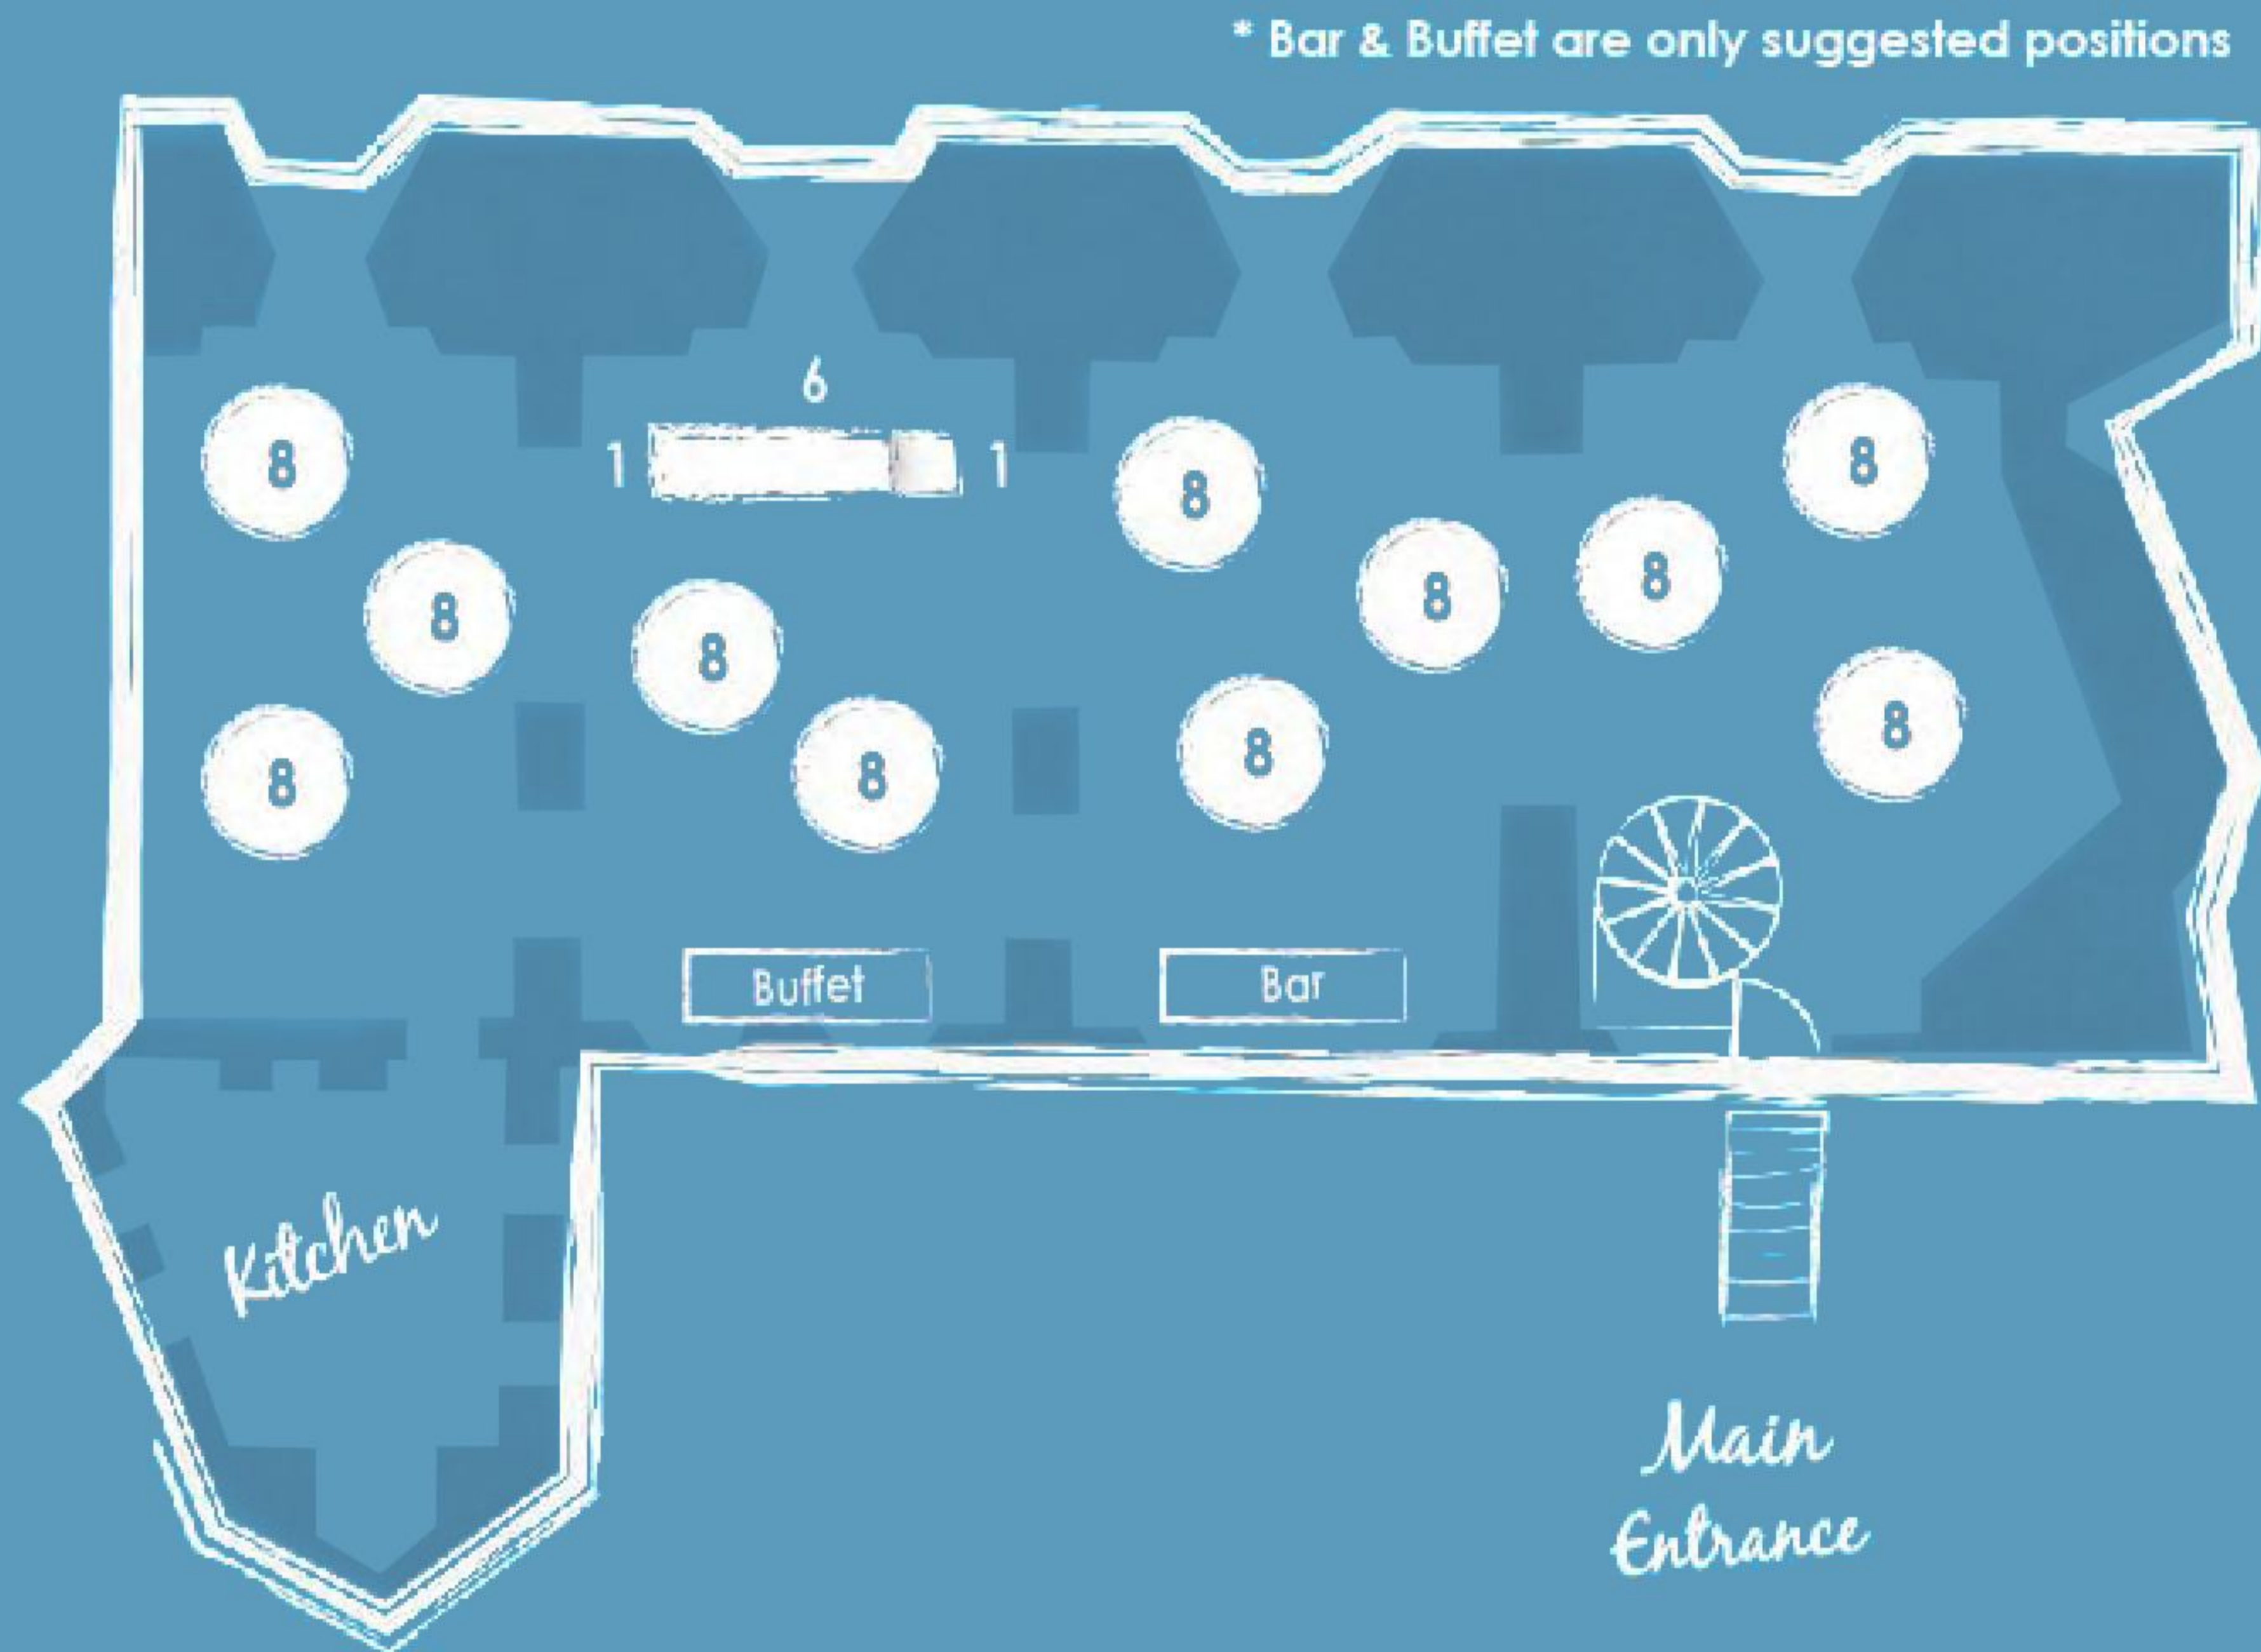

# Table Arrangements

\* Bar & Buffet are only suggested positions

TOTAL SEATED: 72

\* Bar & Buffet are only suggested positions

TOTAL SEATED: 74  
(round tables)

\* Bar & Buffet are only suggested positions

TOTAL SEATED: 76

# Table Arrangements

TOTAL SEATED: 84

TOTAL SEATED: 96

TOTAL SEATED: 100

# Table Arrangements

\* Bar & Buffet are only suggested positions

TOTAL SEATED: 100