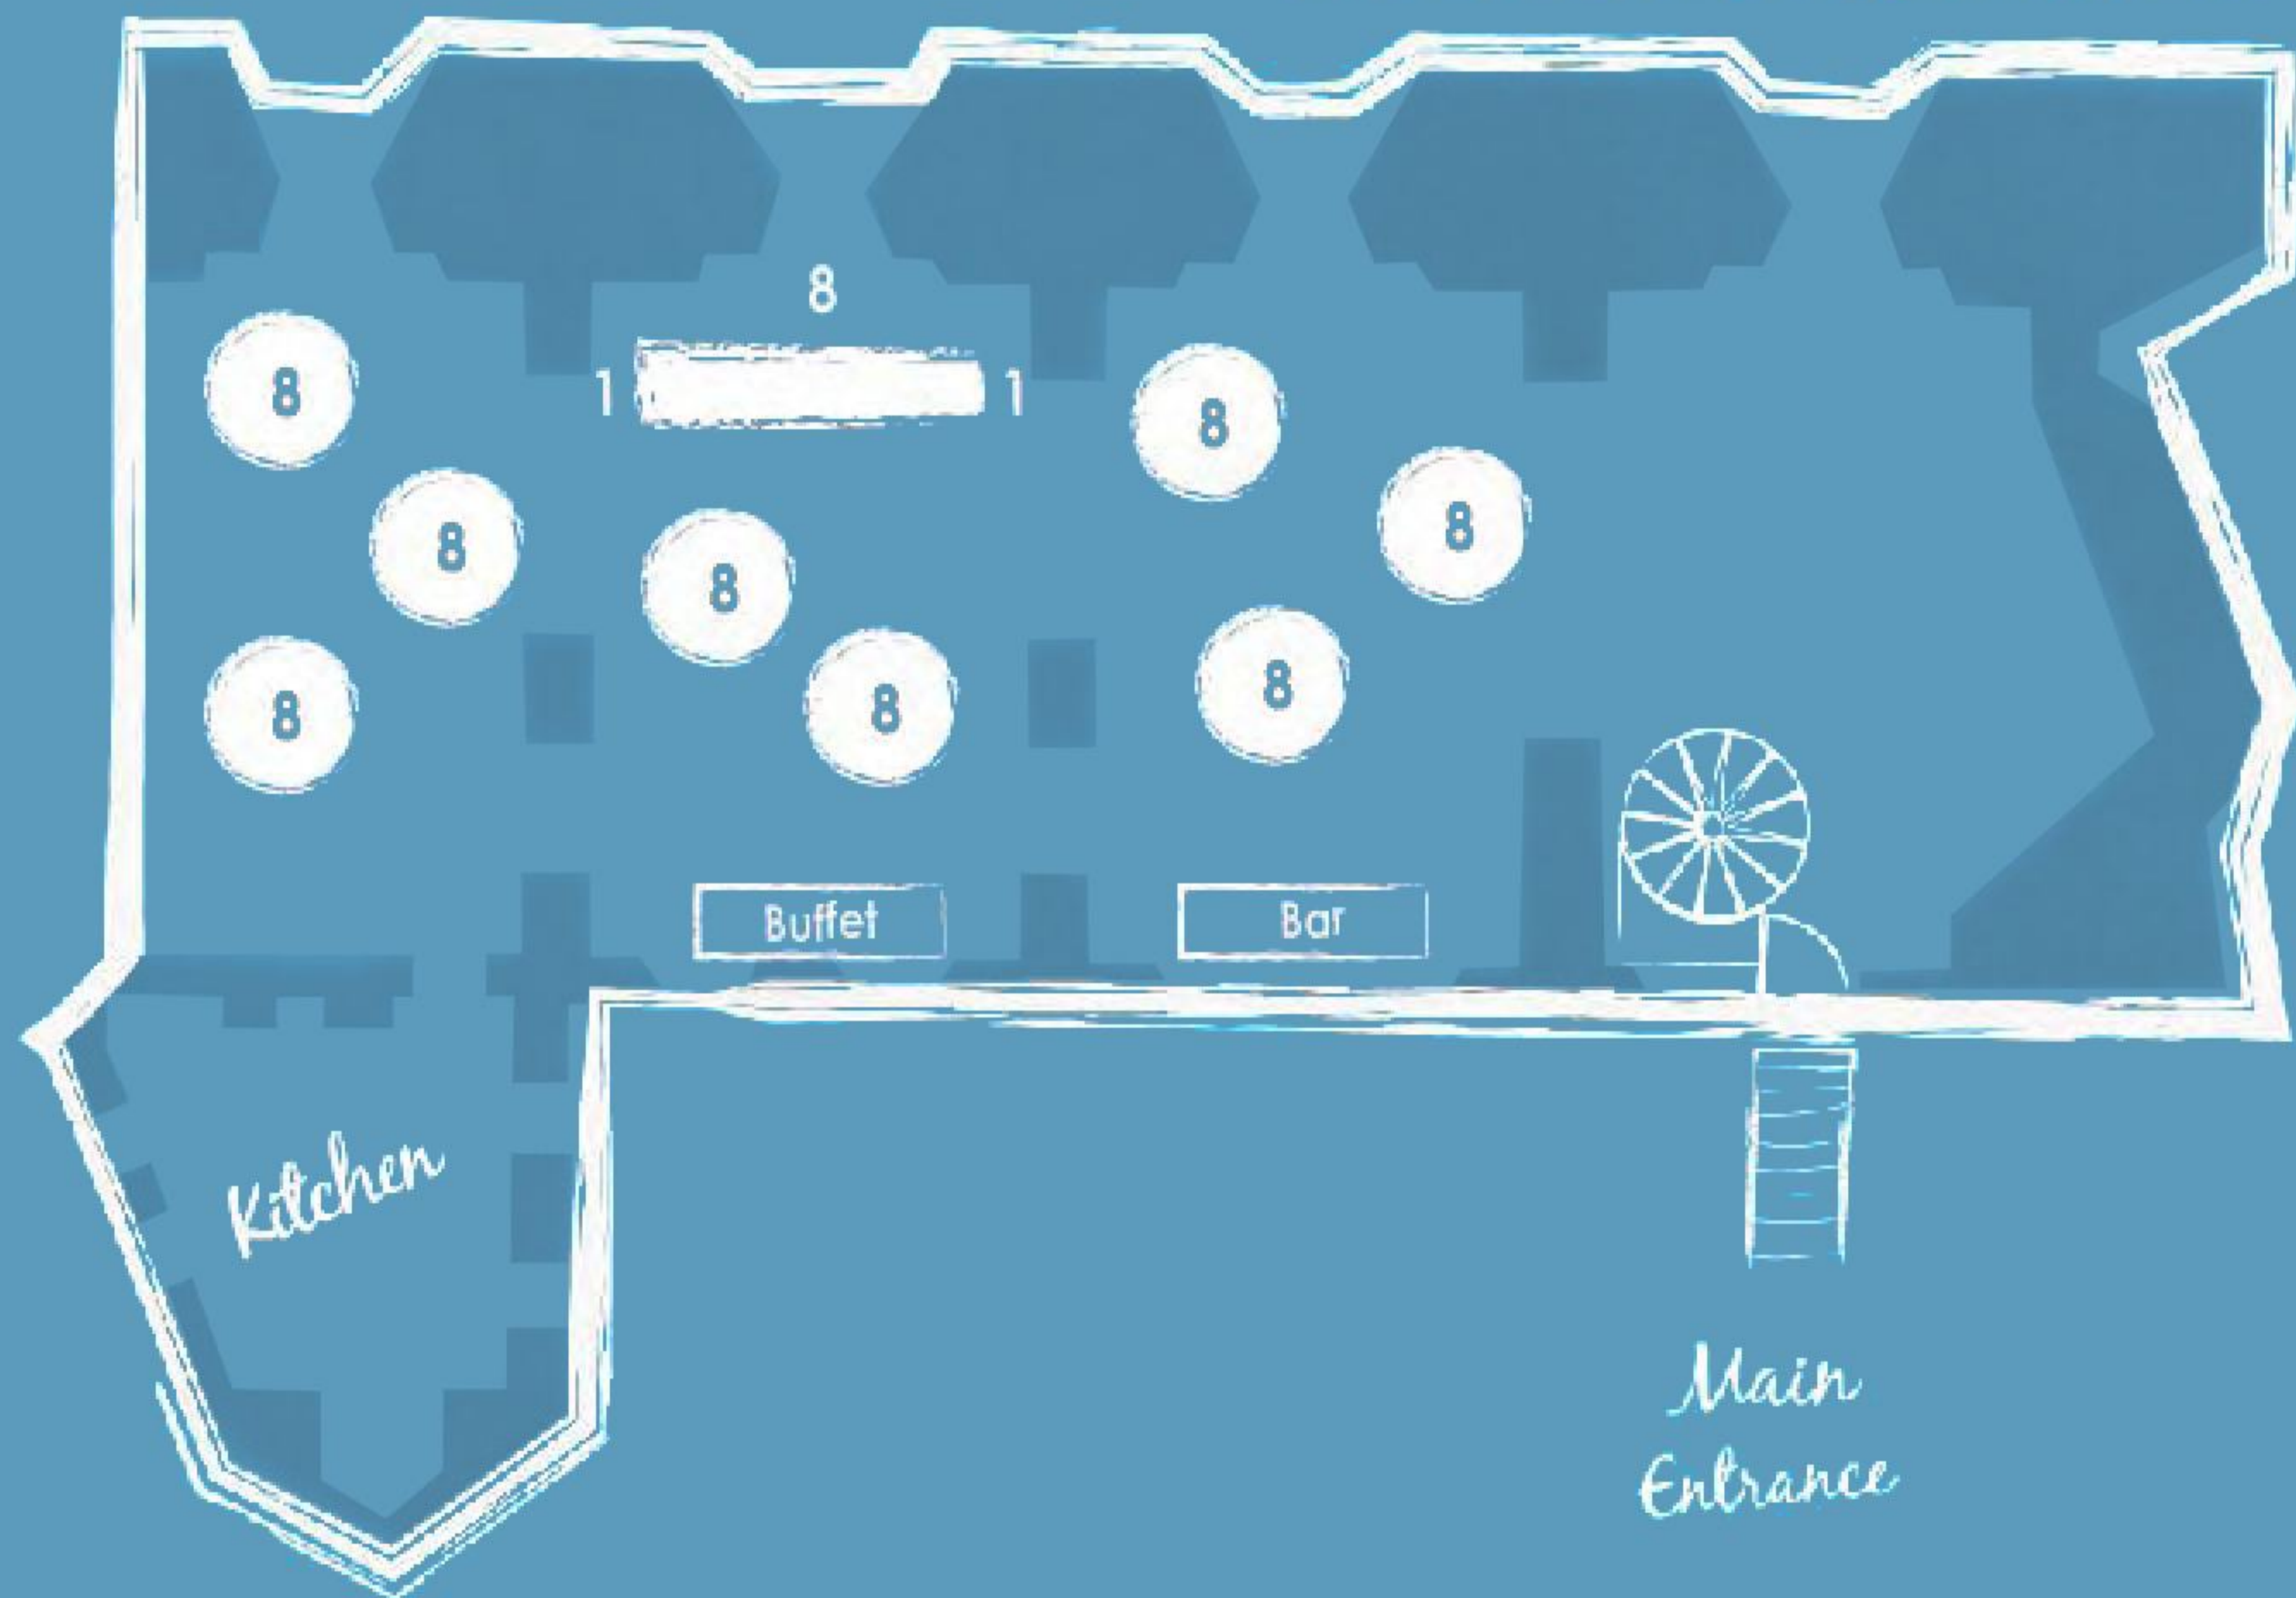

# Table Arrangements

\* Bar & Buffet are only suggested positions

TOTAL SEATED: 72

\* Bar & Buffet are only suggested positions

TOTAL SEATED: 74  
(round tables)

\* Bar & Buffet are only suggested positions

TOTAL SEATED: 76

# Table Arrangements

TOTAL SEATED: 84

TOTAL SEATED: 96

TOTAL SEATED: 100

# Table Arrangements

\* Bar & Buffet are only suggested positions

TOTAL SEATED: 100