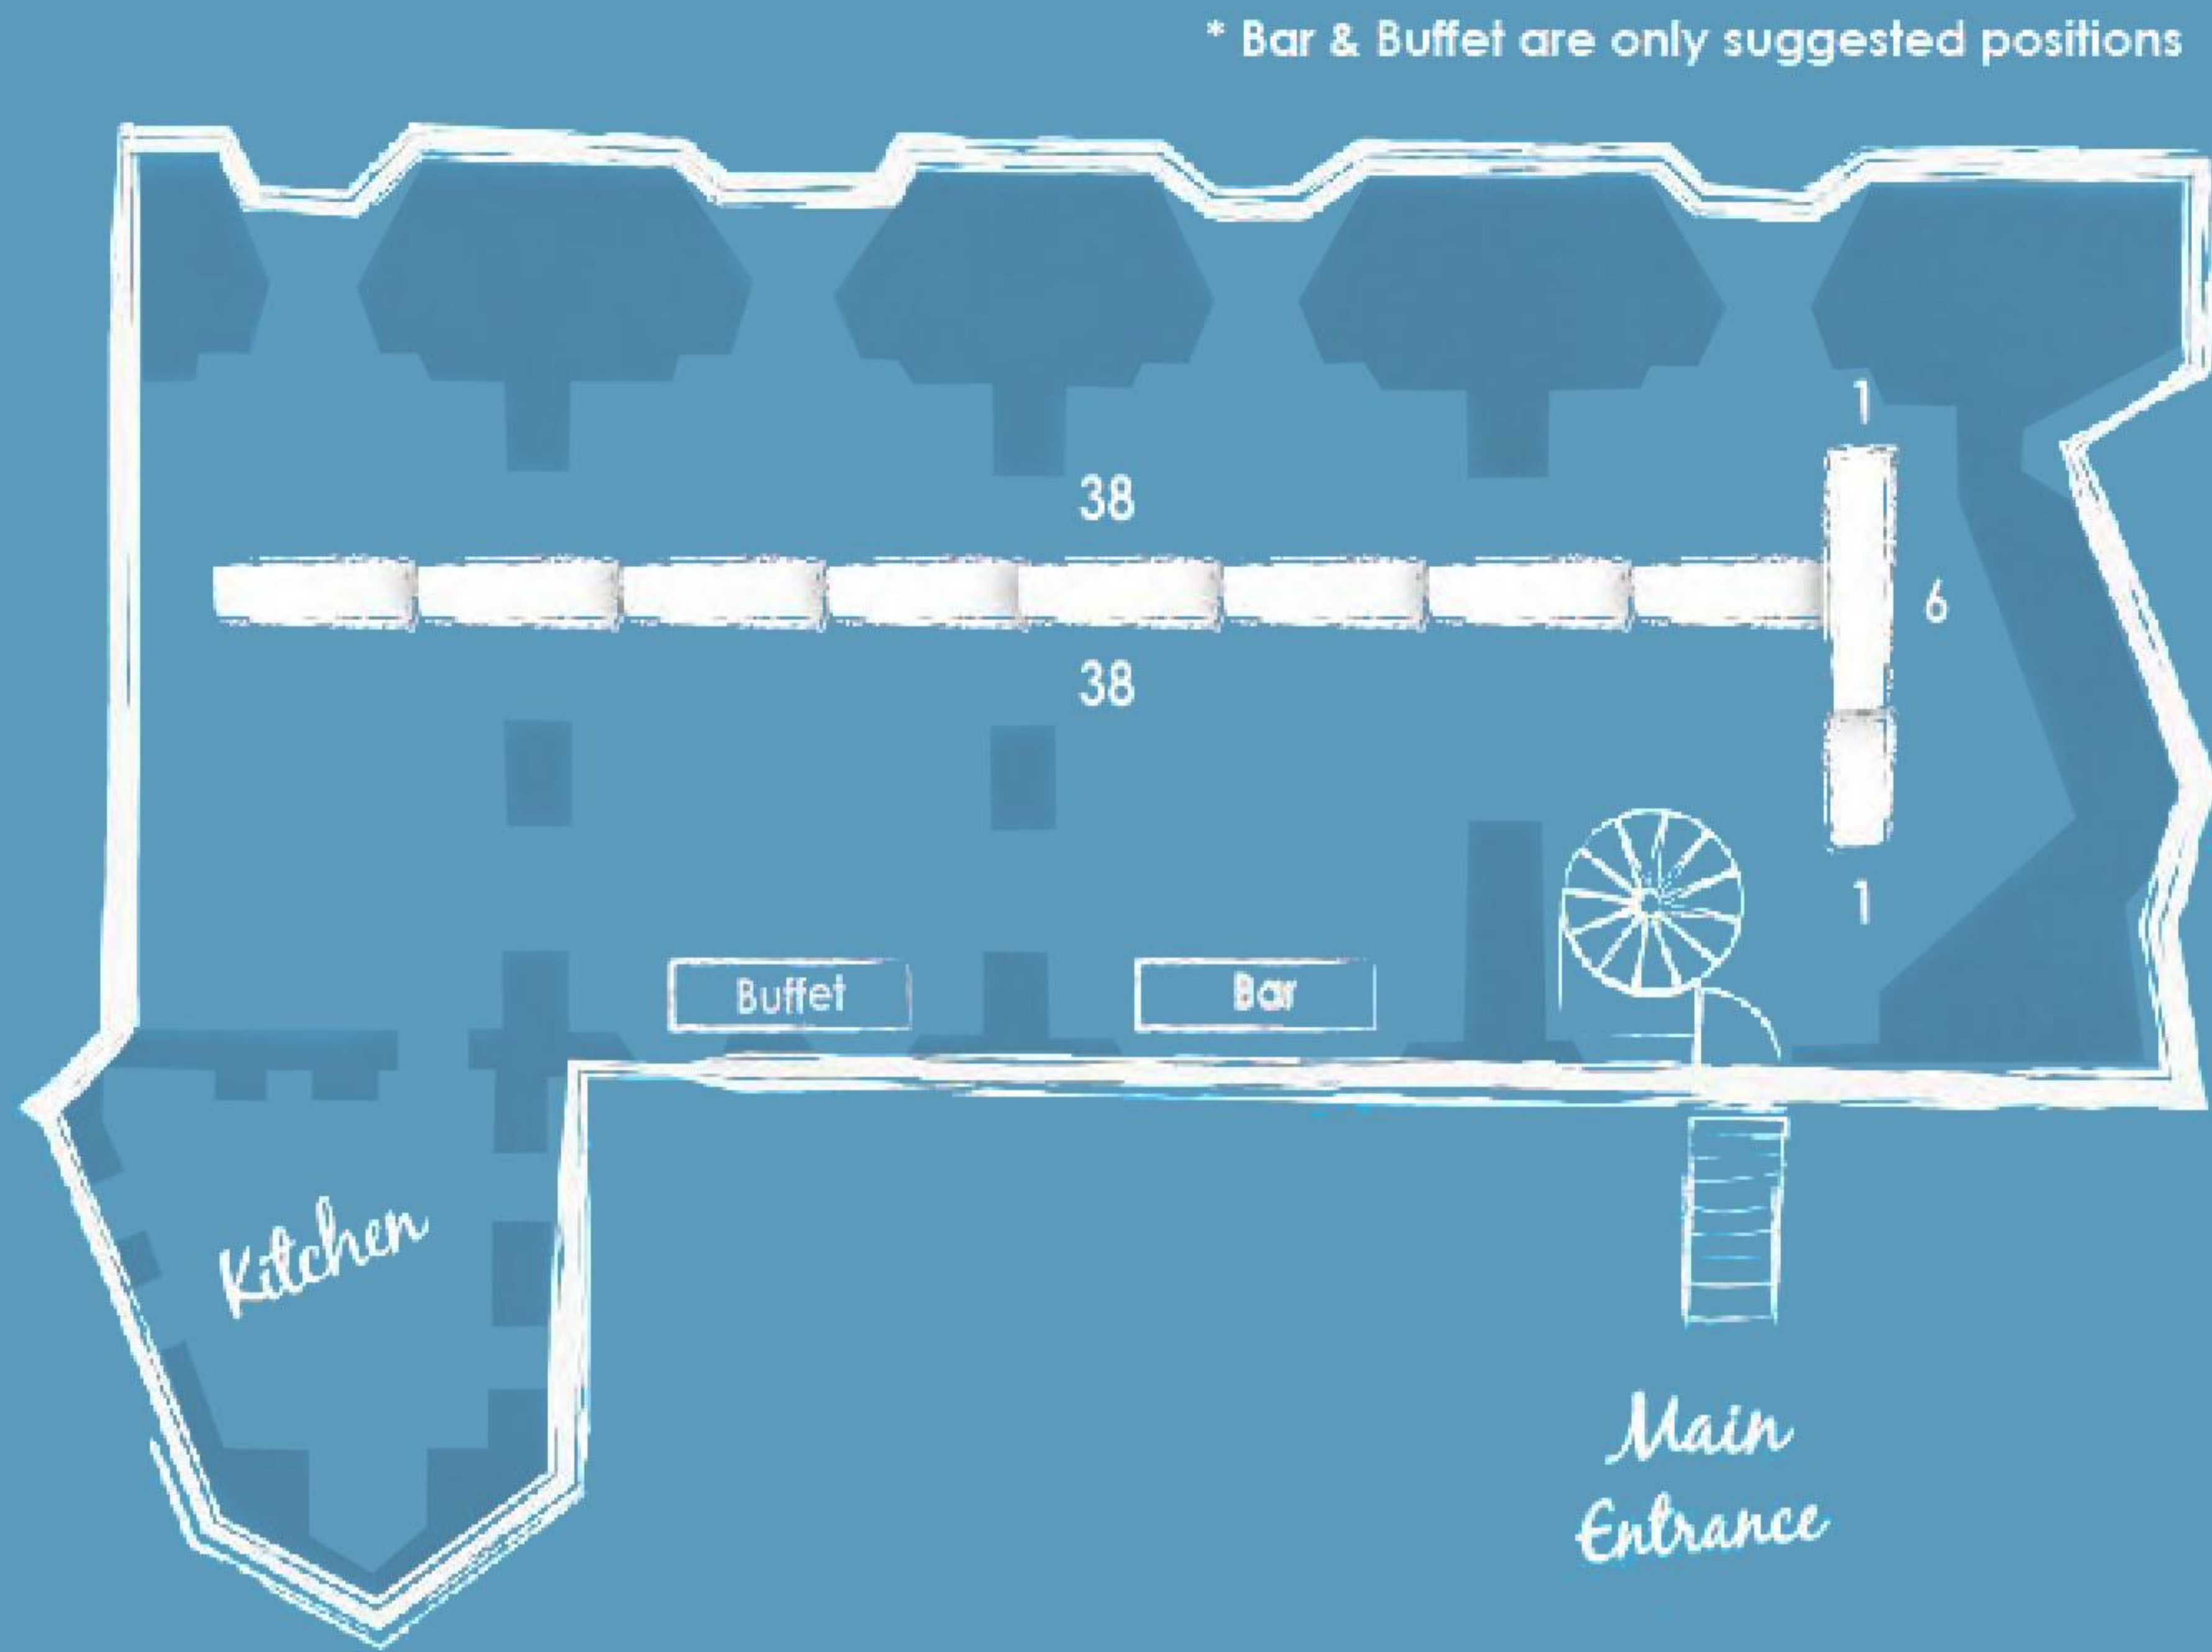

Table Arrangements

TOTAL SEATED: 84