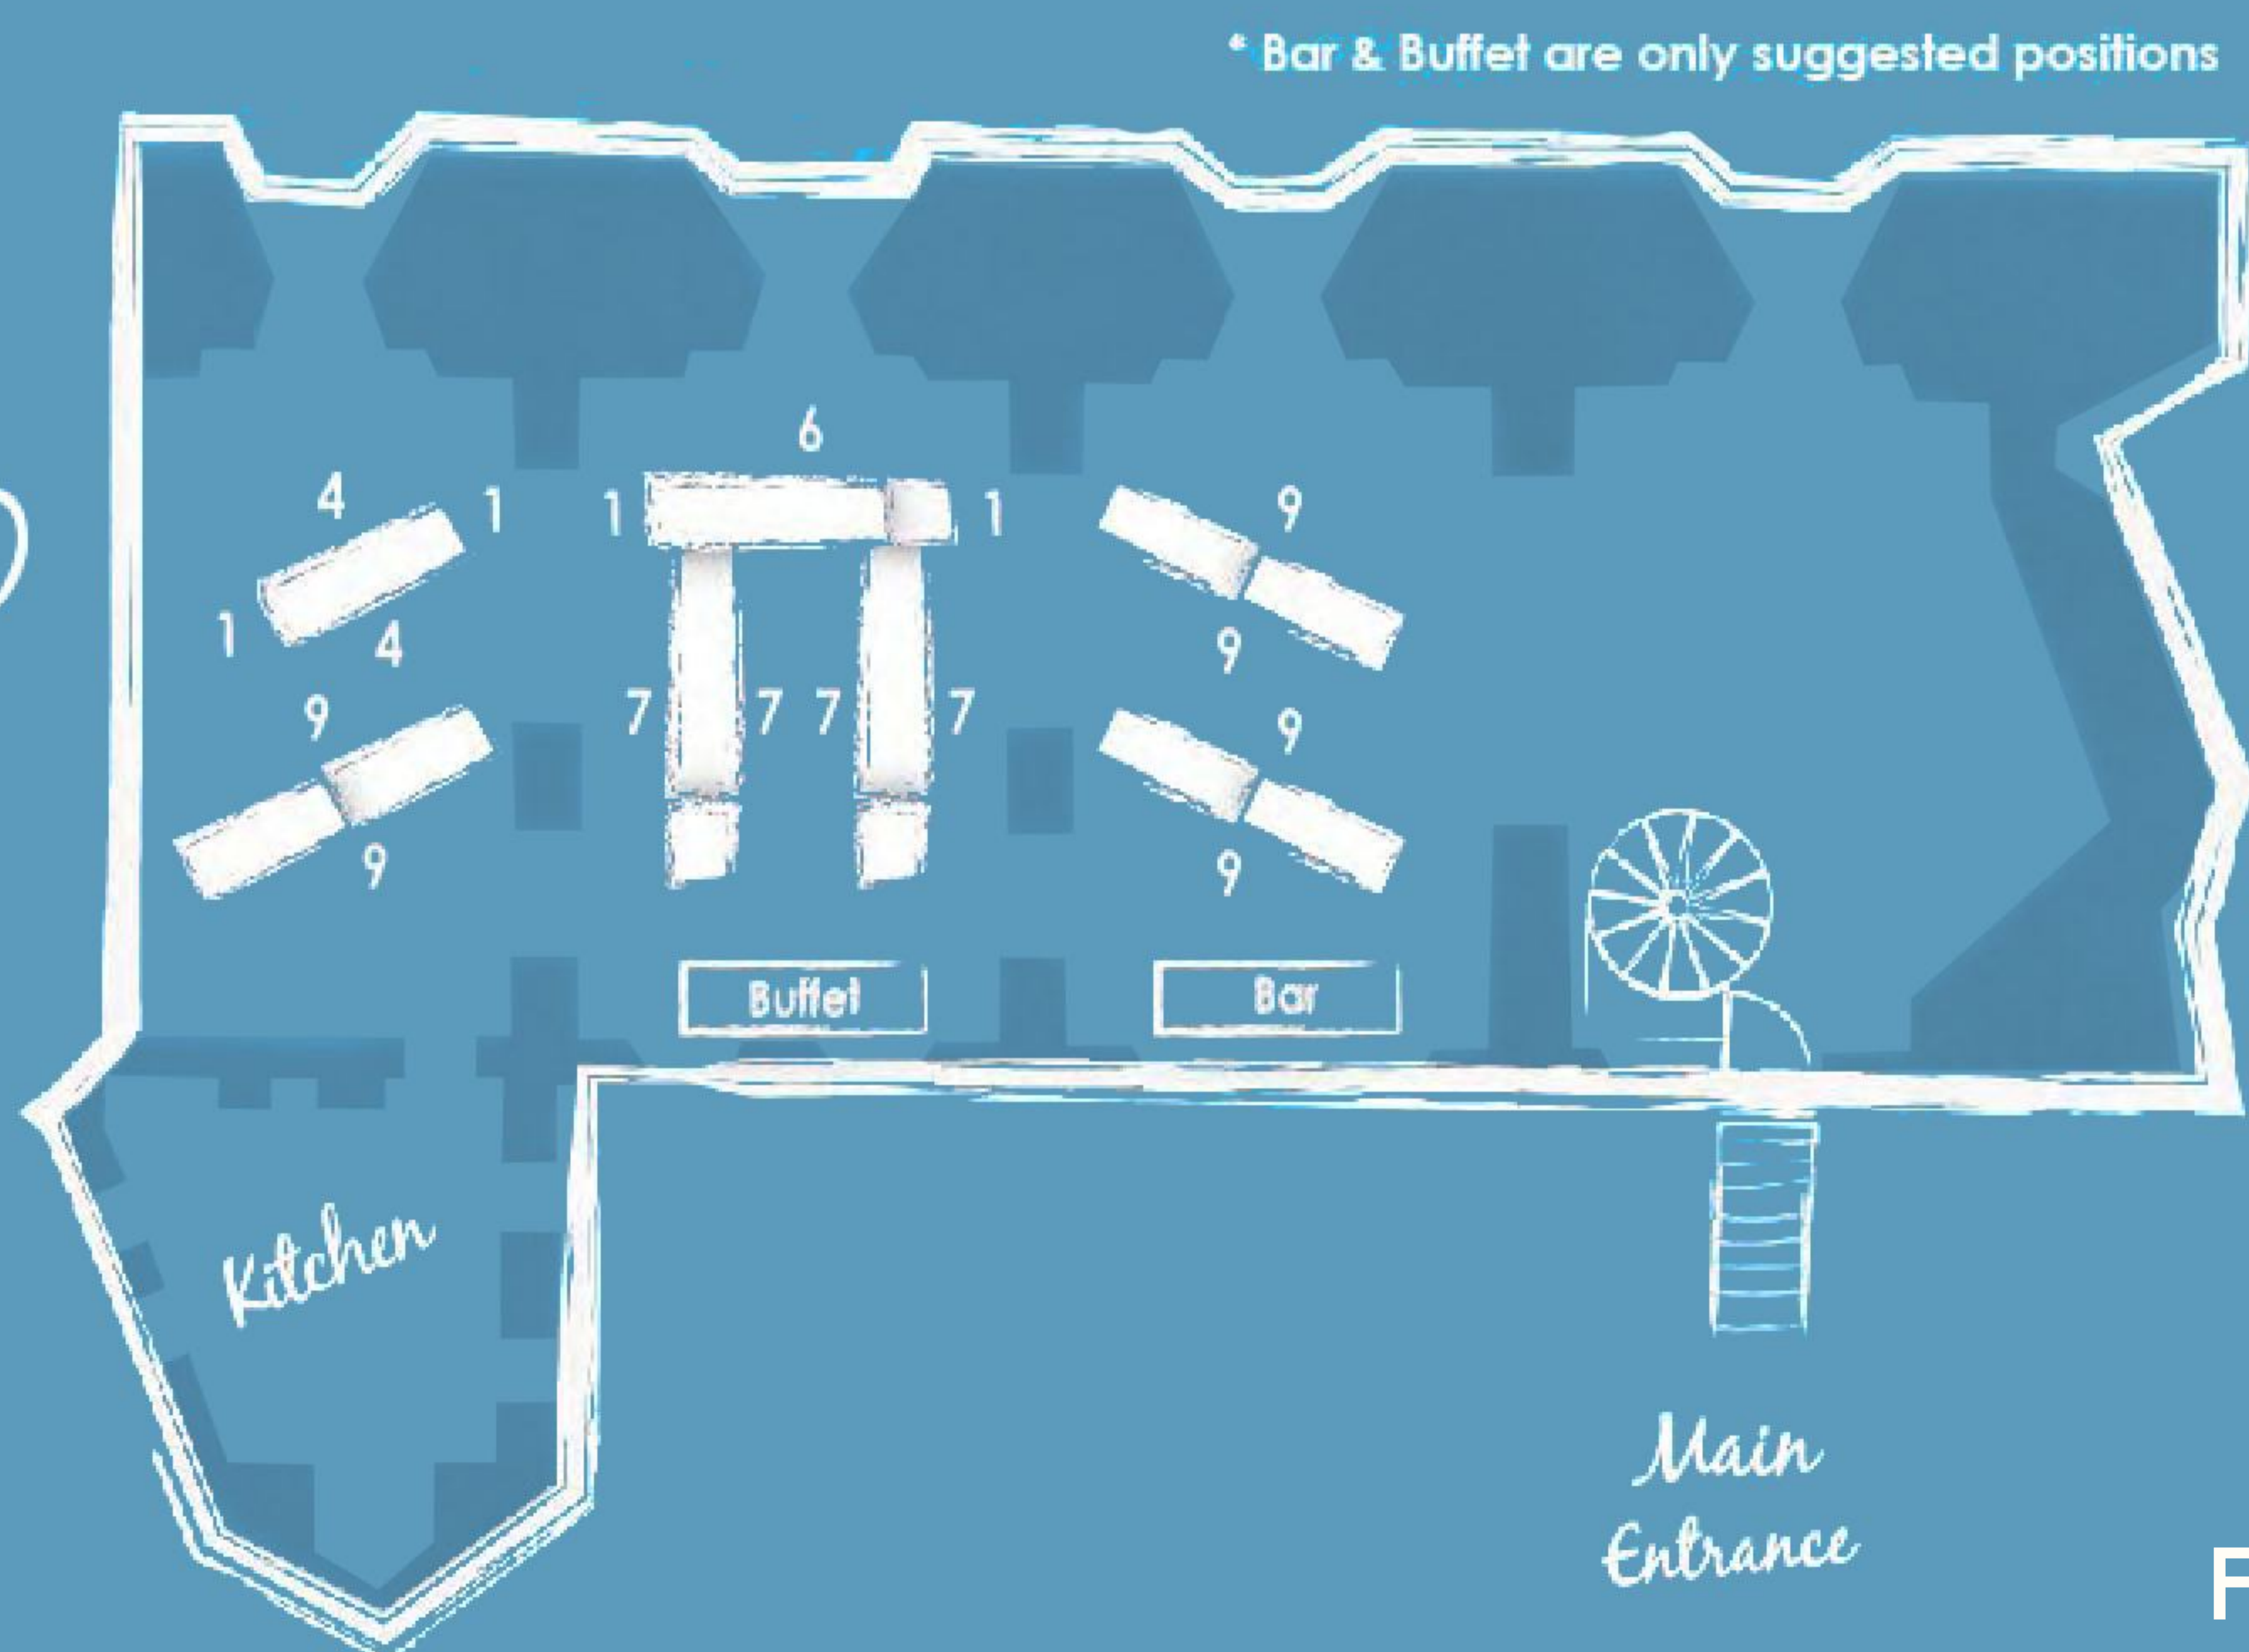

# Table Arrangements

\* Bar & Buffet are only suggested positions

TOTAL SEATED: 72

\* Bar & Buffet are only suggested positions

TOTAL SEATED: 74  
(round tables)

\* Bar & Buffet are only suggested positions

# Table Arrangements

TOTAL SEATED: 84

TOTAL SEATED: 96

TOTAL SEATED: 100

# Table Arrangements

\* Bar & Buffet are only suggested positions

TOTAL SEATED: 100