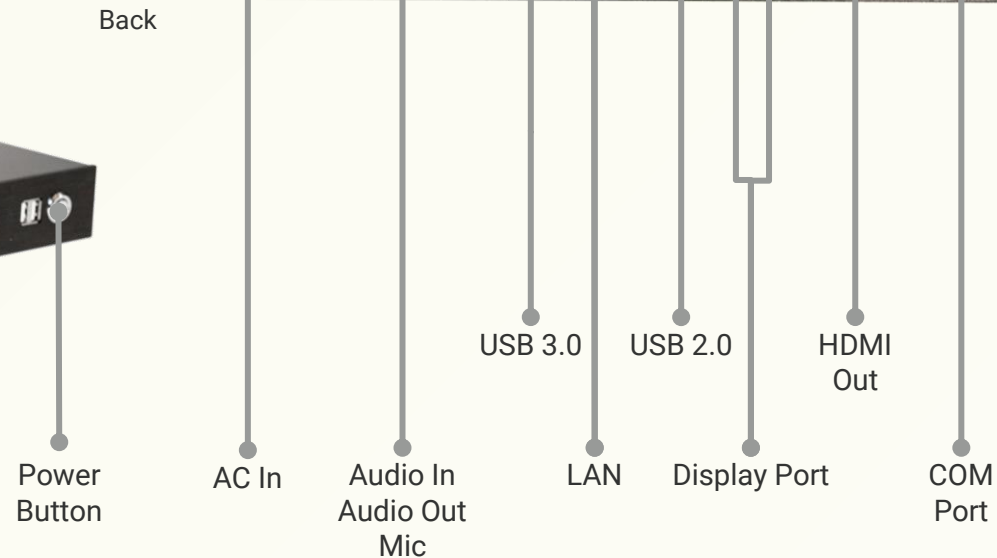

Rack-mounted Windows Media Player

BRZ-RMW

Featuring High Performance, True 4K Video Resolution

Everything you need:

Software so easy, it's a Breeze!

Drag and Drop Editor & WYSIWYG Play Preview

Award Winning Technical Support

Free Training Videos

Easily Customized Templates

Cloud Server Storage & Automatic Software Updates

Rack-mounted Windows Media Player

BRZ-RMW

Featuring High Performance, True 4K Video Resolution

Rack-mounted Windows Media Player

IO INTERFACE / IoT SUPPORT

Ethernet	2x RJ45 (GbE LAN)
WLAN	802.11 b/g/n
HDMI Out	1x HDMI
DisplayPort	2x DisplayPort
USB 3.0	4x USB 3.0
USB 2.0	2x USB 2.0
Analog Audio	1x 3.5mm (Speaker/Mic) On-board 7.1 3D Audio Sound
Digital Audio	via HDMI
COM Port	1x RS-232 port (Male)