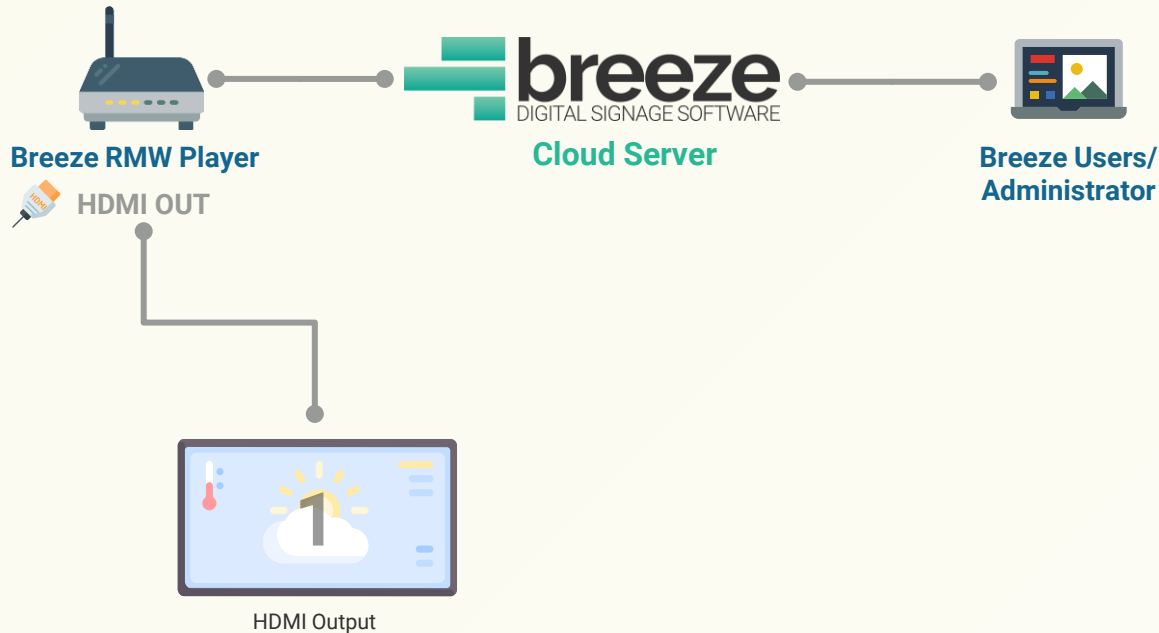

Rack-mounted Windows Media Player

BRZ-RMW

Featuring High Performance, True 4K Video Resolution

Everything you need:

Software so easy, it's a Breeze!

Drag and Drop Editor & WYSIWYG Play Preview

Award Winning Technical Support

Free Training Videos

Easily Customized Templates

Cloud Server Storage & Automatic Software Updates