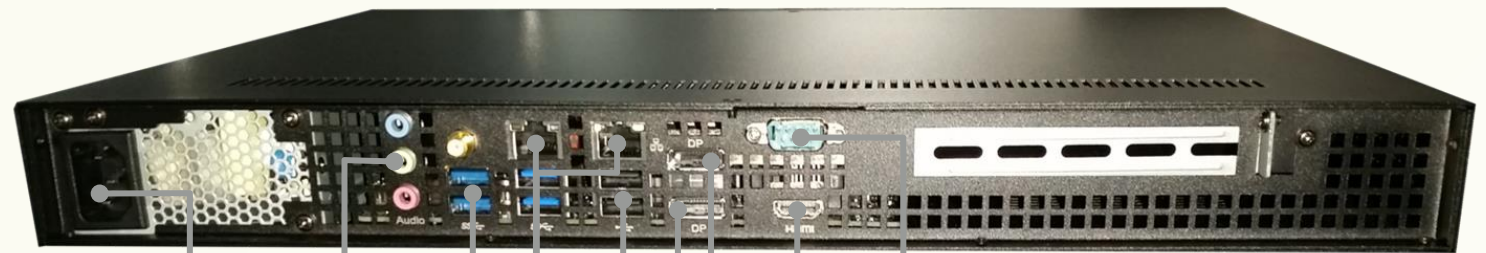

Free Training Videos

Easily Customized Templates

Cloud Server Storage & Automatic Software Updates

Rack-mounted Windows Media Player

BRZ-RMW

Featuring High Performance, True 4K Video Resolution

Rack-mounted Windows Media Player