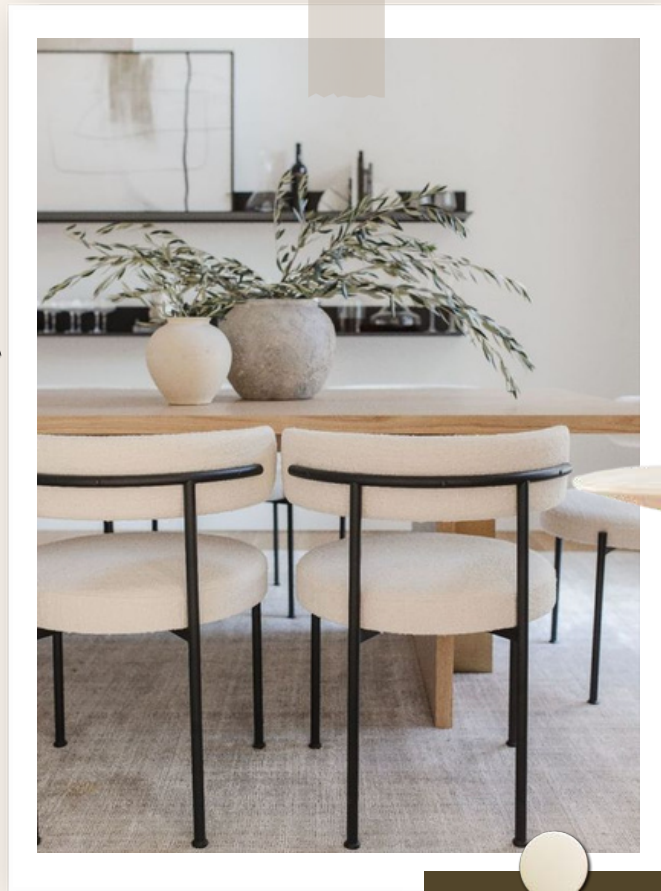

CONCEPT *Main Dining Room*

Inspo

Black Accents but still keeping things light and bright!