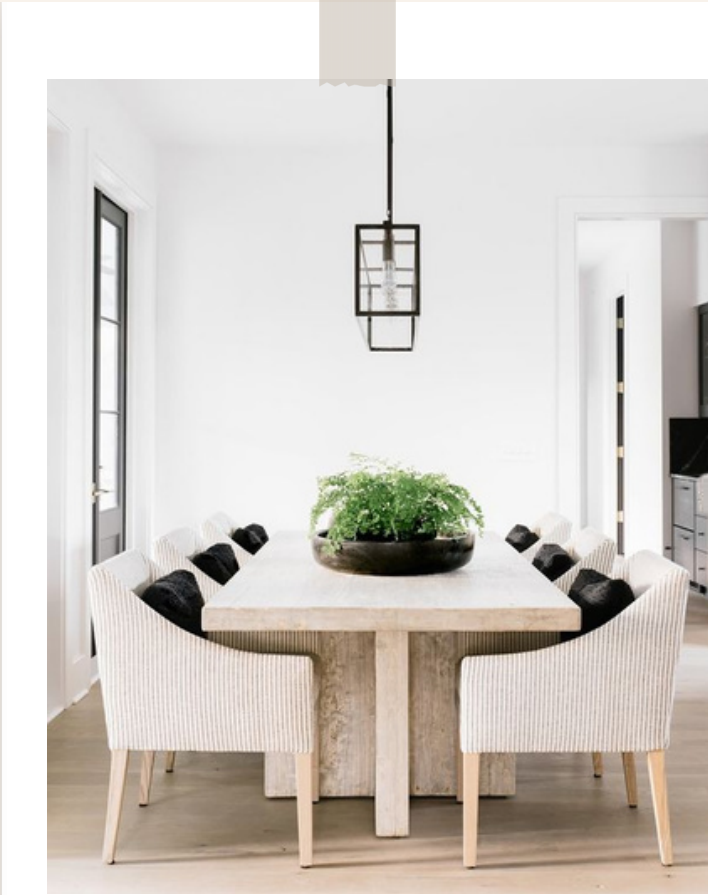

CONCEPT TWO *Formal Dining Room*

Inspo