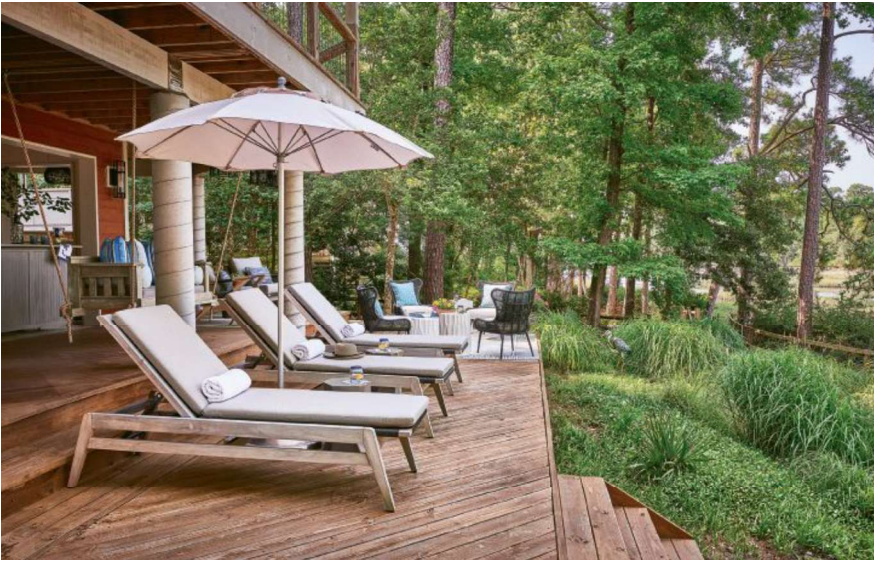

Photos courtesy of Colorful Concepts

COLORFUL CONCEPTS

LOCATION: WILMINGTON, N.C.

DESIGNER: SALLY WILLIAMS

Nestled within a natural landscape, the contemporary marsh-front home now boasts welcoming outdoor living spaces. The detailed design allows for an appreciation of spectacular views of the wildlife-filled waterway. Spaces include multiple rear outdoor rooms—from the dining and guest balconies to lower decks and lounge areas—that benefit from nature-inspired palettes and layers.

Each of the dining and lounging balconies defines a relaxed atmosphere of coastal living through the use of natural woods. They accompany durable contemporary tables, outdoor accessories and rugs. On the lower deck multiple sitting areas utilize chaise lounges for sunning and deep seating for conversation. A handy and stylish bar cabinet enables further enjoyment of the outdoor space.

PRODUCT INFORMATION

- Planters: Made Goods
- Large white planters: Seasonal Living
- Cocktail/side tables: Universal Furniture
- Umbrellas: Kanna
- Chaise loungers: Woodbridge
- Swings: Vintage Porch Swings
- Rugs: Surya
- Pendants: Made Goods
- Bar cabinet: Fourhands
- Chairs: Seasonal Living
- Woven chairs: Universal Furniture