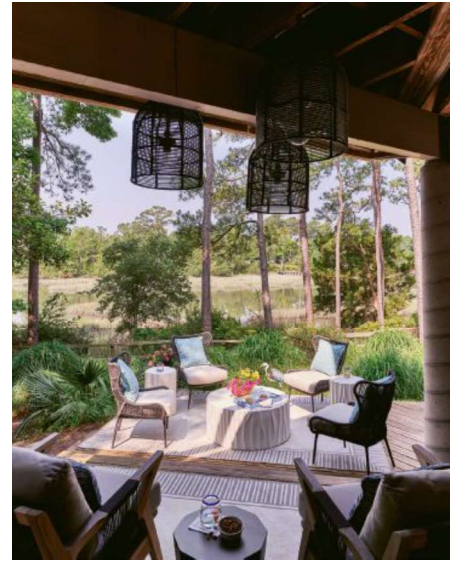

Photos courtesy of Colorful Concepts

COLORFUL CONCEPTS

LOCATION: WILMINGTON, N.C.

DESIGNER: SALLY WILLIAMS

Nestled within a natural landscape, the contemporary marsh-front home now boasts welcoming outdoor living spaces. The detailed design allows for an appreciation of spectacular views of the wildlife-filled waterway. Spaces include multiple rear outdoor rooms—from the dining and guest balconies to lower decks and lounge areas—that benefit from nature-inspired palettes and layers.

Each of the dining and lounging balconies defines a relaxed atmosphere of coastal living through the use of natural woods. They accompany durable contemporary tables, outdoor accessories and rugs. On the lower deck multiple sitting areas utilize chaise lounges for sunning and deep seating for conversation. A handy and stylish bar cabinet enables further enjoyment of the outdoor space.

PRODUCT INFORMATION

- Planters: Made Goods
- Large white planters: Seasonal Living
- Cocktail/side tables: Universal Furniture
- Umbrellas: Kanna
- Chaise loungers: Woodbridge
- Swings: Vintage Porch Swings
- Rugs: Surya
- Pendants: Made Goods
- Bar cabinet: Fourhands
- Chairs: Seasonal Living
- Woven chairs: Universal Furniture