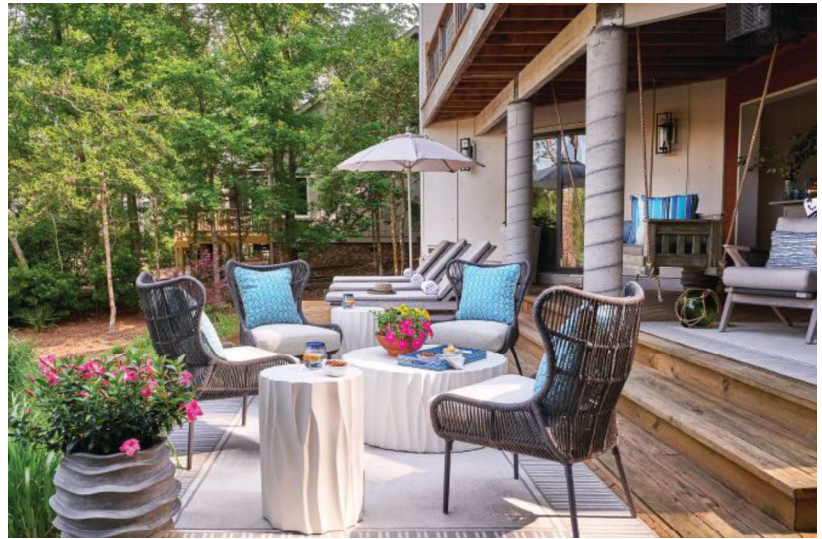

Photos courtesy of Colorful Concepts

COLORFUL CONCEPTS

LOCATION: WILMINGTON, N.C.

DESIGNER: SALLY WILLIAMS

Nestled within a natural landscape, the contemporary marsh-front home now boasts welcoming outdoor living spaces. The detailed design allows for an appreciation of spectacular views of the wildlife-filled waterway. Spaces include multiple rear outdoor rooms—from the dining and guest balconies to lower decks and lounge areas—that benefit from nature-inspired palettes and layers.

Each of the dining and lounging balconies defines a relaxed atmosphere of coastal living through the use of natural woods. They accompany durable contemporary tables, outdoor accessories and rugs. On the lower deck multiple sitting areas utilize chaise lounges for sunning and deep seating for conversation. A handy and stylish bar cabinet enables further enjoyment of the outdoor space.

PRODUCT INFORMATION

- Planters: Made Goods
- Large white planters: Seasonal Living
- Cocktail/side tables: Universal Furniture
- Umbrellas: Kanna
- Chaise loungers: Woodbridge
- Swings: Vintage Porch Swings
- Rugs: Surya
- Pendants: Made Goods
- Bar cabinet: Fourhands
- Chairs: Seasonal Living
- Woven chairs: Universal Furniture