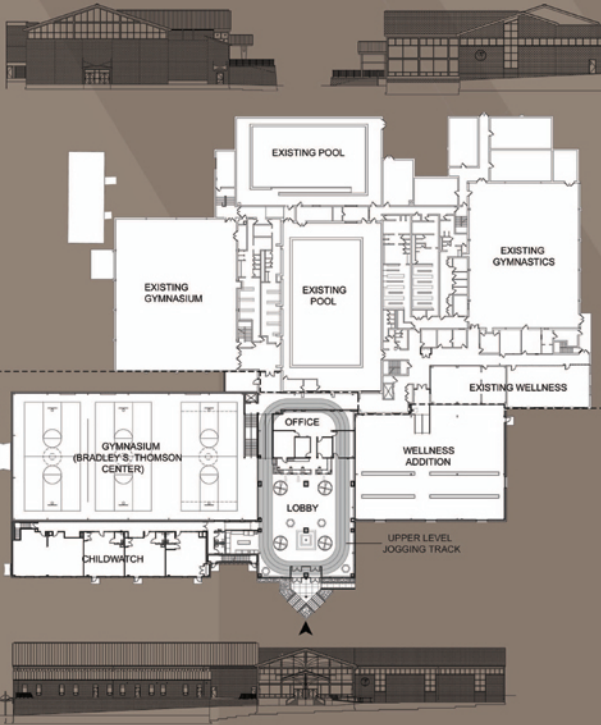

BRADLEY S. THOMSON CENTER, PHOENIXVILLE, PENNSYLVANIA

49,000 SF ADDITION-YMCA

The renovation and expansion of the Phoenixville YMCA includes a new Gymnasium, Indoor running track, Childcare, Wellness, and the expansion of the Main Lobby. The project has been phased to allow the existing facility to remain open and operational throughout the duration of the construction.