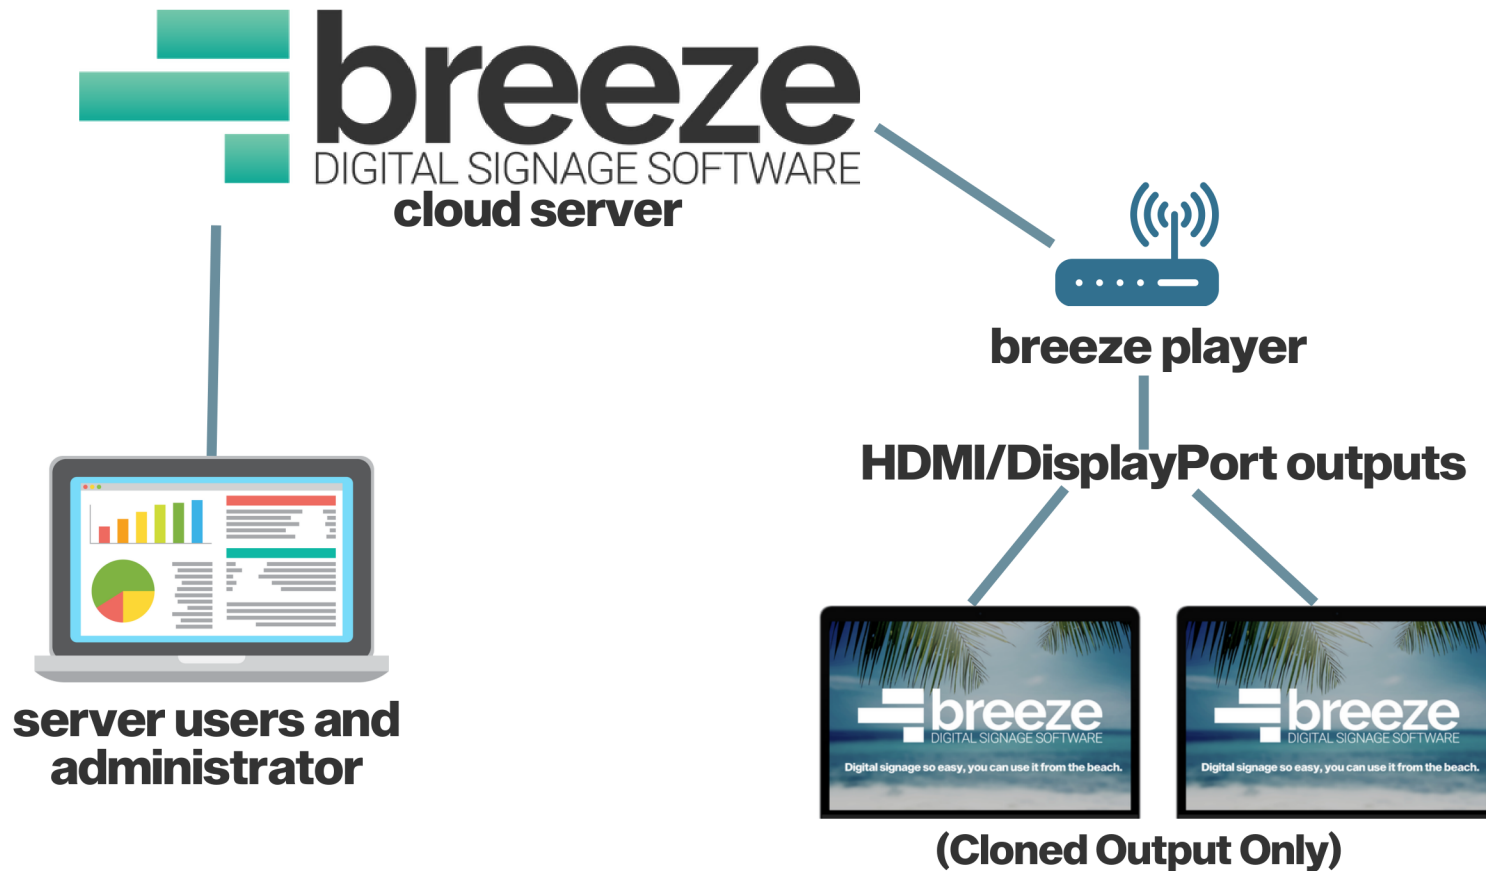

Breeze Digital Signage System

Breeze Digital Signage Media Player: 8000-BRZ

The 8000 Breeze Digital Signage Media Player is a revolutionary way to deliver dynamic signage content using efficient methods and Windows 10™ IoT. Breeze uses HTML5 Powered software that has unbeatable playback reliability and security, with an intuitive and simple user experience.

Breeze Digital Signage Software

Easy to Use and Compatible

Breeze is simple and easy to use, featuring a drag and drop interface, easy file uploading, and smart widgets for a variety of customization features. The best part? Breeze is cloud-based, so it can be updated from anywhere, anytime with an internet connection, with unlimited users. Additionally, Breeze can work with a wide variety of networks, from wired to wifi to cellular, we have you covered.

breeze
DIGITAL SIGNAGE SOFTWARE

Breeze Digital Signage System

8000-BRZ

Hardware

- Processor: Intel(r) Core(tm) i7-10510u 1.80/4.90GHz 4Core 8Threads 8M
- Intel(r) UHD 620 Graphics, 4K/5K Resolution, HDR 10Bit color
- 1 x HDMI 2.0 maximum resolution up to 4096x2160 4K at 60Hz
- 1 x DP 1.2 maximum resolution up to 4096x2160 4K at 60Hz
- Memory: 16G
- Storage: 500GB NVMe
- Network Support: 1 x Realtek® RTL8111H Gigabit (10/100/1000 Mb/s) LAN
- Wake on LAN
- 2nd Gen Intel 802.11ac, Dual Band, 2x2 Wi-Fi + Bluetooth(r) 4.2
- WiFi Bands 2.4, 5 GHz , Wi-Fi 5 (802.11ac)

Breeze Digital Signage System System Architecture

The Keywest Technology Difference

player wake/sleep
network commands

display
time on/off
supported

drag and drop
interface

touchscreen
compatible

display rotation
possible