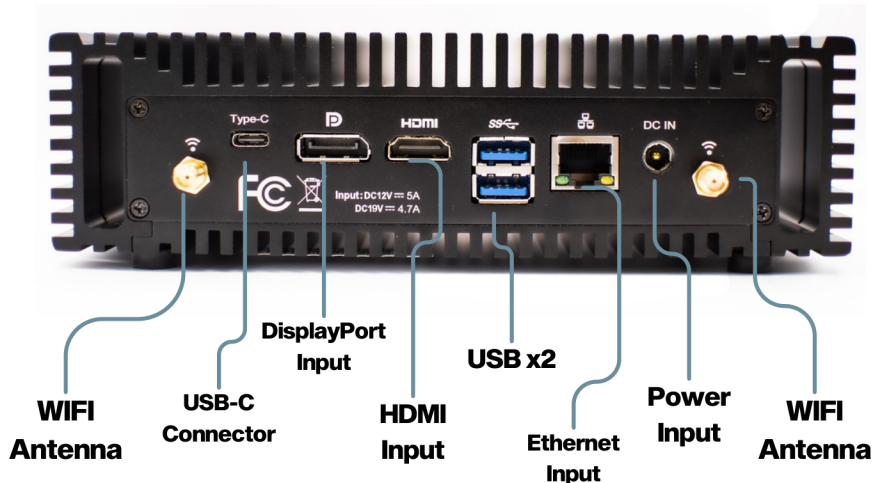

Breeze Digital Signage System

Breeze Digital Signage Media Player: 8000-BRZ

The 8000 Breeze Digital Signage Media Player is a revolutionary way to deliver dynamic signage content using efficient methods and Windows 10™ IoT. Breeze uses HTML5 Powered software that has unbeatable playback reliability and security, with an intuitive and simple user experience.

Breeze Digital Signage Software

Easy to Use and Compatible

Breeze is simple and easy to use, featuring a drag and drop interface, easy file uploading, and smart widgets for a variety of customization features. The best part? Breeze is cloud-based, so it can be updated from anywhere, anytime with an internet connection, with unlimited users. Additionally, Breeze can work with a wide variety of networks, from wired to wifi to cellular, we have you covered.

breeze
DIGITAL SIGNAGE SOFTWARE

Breeze Digital Signage System

8000-BRZ

Hardware

- Processor: Intel(r) Core(tm) i7-10510u 1.80/4.90GHz 4Core 8Threads 8M
- Intel(r) UHD 620 Graphics, 4K/5K Resolution, HDR 10Bit color
- 1 x HDMI 2.0 maximum resolution up to 4096x2160 4K at 60Hz
- 1 x DP 1.2 maximum resolution up to 4096x2160 4K at 60Hz
- Memory: 16G
- Storage: 500GB NVMe
- Network Support: 1 x Realtek® RTL8111H Gigabit (10/100/1000 Mb/s) LAN
- Wake on LAN
- 2nd Gen Intel 802.11ac, Dual Band, 2x2 Wi-Fi + Bluetooth(r) 4.2
- WiFi Bands 2.4, 5 GHz , Wi-Fi 5 (802.11ac)

IO Interface

- 1 x Type-C Port
- 2 x USB 3.0 Ports
- 2 x USB 3.0 Ports (Front)
- 2 x USB 2.0 Ports (Front)
- 1 x DP port
- 1 x HDMI port
- 1 x LAN port
- 1 x DC-In Jack port
- 2 x 3.5mm Audio Input/Output Jack (Front)