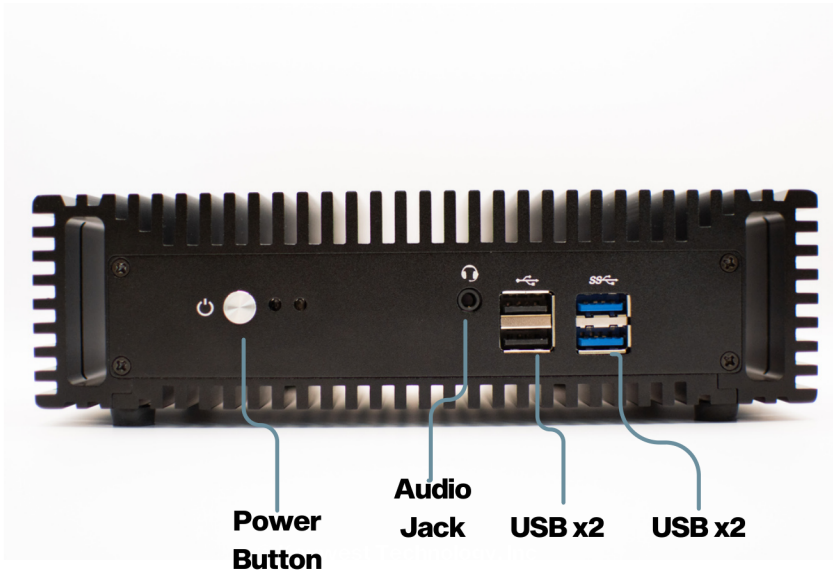

Breeze Digital Signage System

8000-BRZ

Hardware

- Processor: Intel(r) Core(tm) i7-10510u 1.80/4.90GHz 4Core 8Threads 8M
- Intel(r) UHD 620 Graphics, 4K/5K Resolution, HDR 10Bit color
- 1 x HDMI 2.0 maximum resolution up to 4096x2160 4K at 60Hz
- 1 x DP 1.2 maximum resolution up to 4096x2160 4K at 60Hz
- Memory: 16G
- Storage: 500GB NVMe
- Network Support: 1 x Realtek® RTL8111H Gigabit (10/100/1000 Mb/s) LAN
- Wake on LAN
- 2nd Gen Intel 802.11ac, Dual Band, 2x2 Wi-Fi + Bluetooth(r) 4.2
- WiFi Bands 2.4, 5 GHz , Wi-Fi 5 (802.11ac)

IO Interface

- 1 x Type-C Port
- 2 x USB 3.0 Ports
- 2 x USB 3.0 Ports (Front)
- 2 x USB 2.0 Ports (Front)
- 1 x DP port
- 1 x HDMI port
- 1 x LAN port
- 1 x DC-In Jack port
- 2 x 3.5mm Audio Input/Output Jack (Front)

Mechanical

- Dimensions: 2.1" (H) x 4.88" (W) x7.6" (D) (53x124x193mm)
- Weight: 3.6 lb (1633g)
- Operating Temperature: 23~ 140°F
- Storage Temperature: -4 ~ 158°F
- Humidity: 8 to 90% (non-condensing)
- Power DC 19V, 4.7^a
- Certification CE / FCC / RoHS
- Perpetual Hardware Warranty on Player