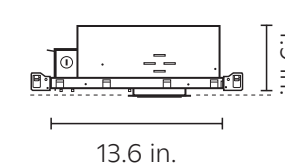

Non-IC housing

Note: Specification and install made easy with the adjustable housing options allowing field changeable beam spreads and the ability to convert from adjustable to wall wash and fixed downlight or standard trims to flangeless (mud-in) or pin hole options after wiring & ceiling install.