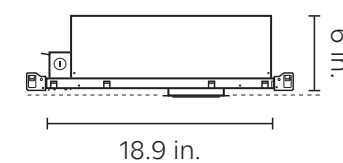

Housings

IC housing