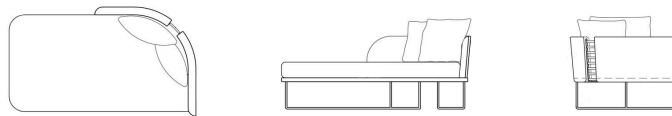

ARTISAN CHAISE

*PRODUCT SHOWN MAY NOT DEPICT STANDARD OFFERING

TECHNICAL DRAWINGS

DIMENSIONS

MEASUREMENTS ARE APPROXIMATE

Overall Width 72"
Overall Height 28"
Overall Depth 42"

Metal Frame: ORB
Inset: As Shown
Fabric: All Yardage: 12

SW: 63"
SH: 18"
SD: 33"