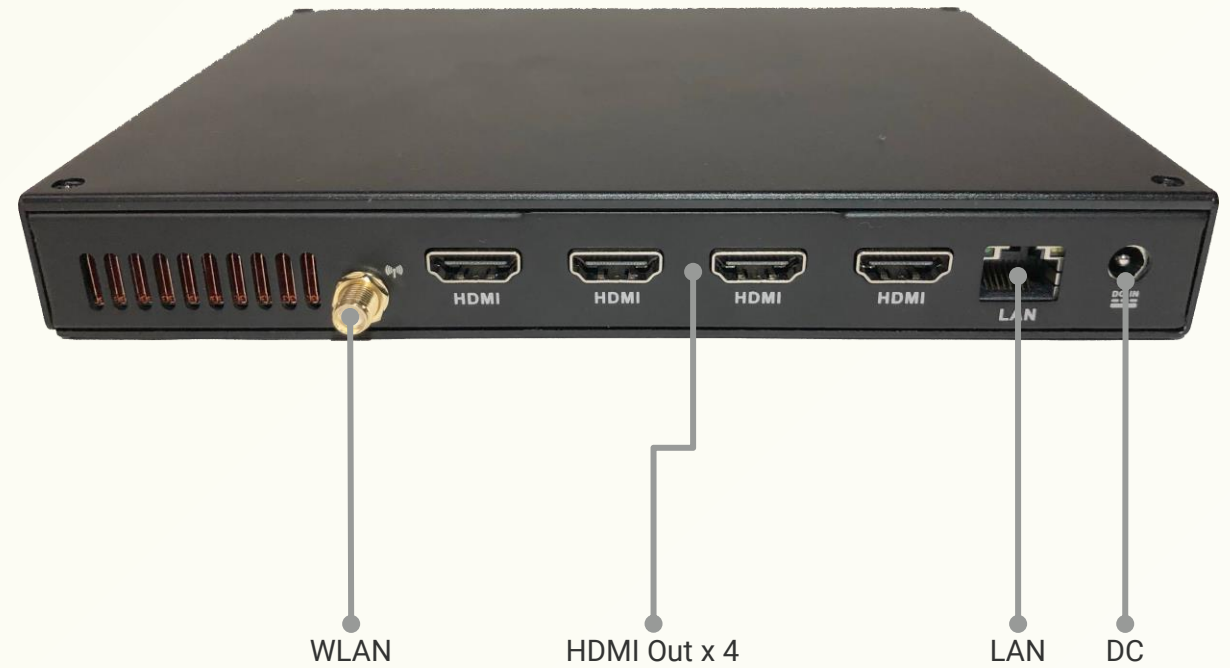

Supported Screen Layouts

- 2 x 2 - Square
- 4 x 1 - Landscape
- 3 x 1 - Landscape
- 2 x 1 - Landscape
- 1 x 4 - Landscape
- 1 x 3 - Landscape
- 1 x 2 - Landscape
- 4 x 1 - Portrait*
- 3 x 1 - Portrait*
- 2 x 1 - Portrait*
- 1 x 4 - Portrait*
- 1 x 3 - Portrait*
- 1 x 2 - Portrait*

* Portrait-style only operates correctly when the screens are rotated 90° clockwise.