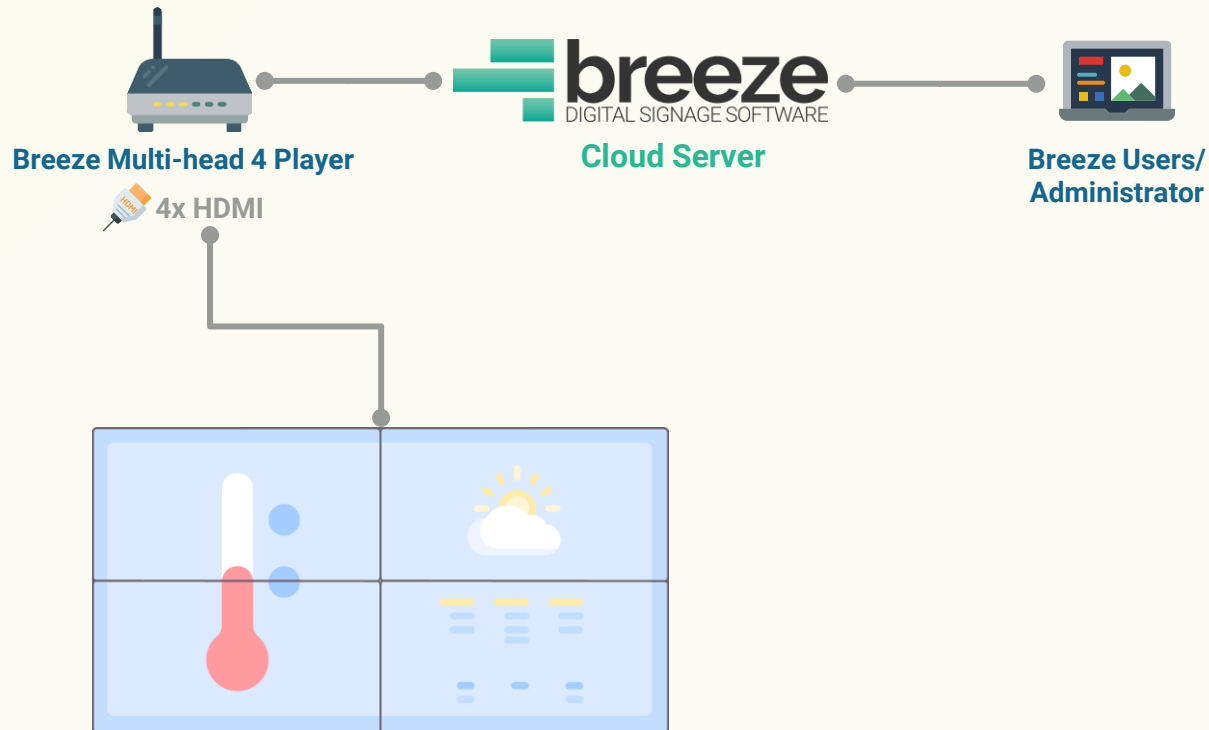

Multi-Head Windows Media Player

BRZ-4L

Featuring 4 Ultra HD 4K Outputs for Video Walls

Everything you need:

Software so easy, it's a Breeze!

Drag and Drop Editor & WYSIWYG Play Preview

Award Winning Technical Support

Free Training Videos

Easily Customized Templates

Cloud Server Storage & Automatic Software Updates