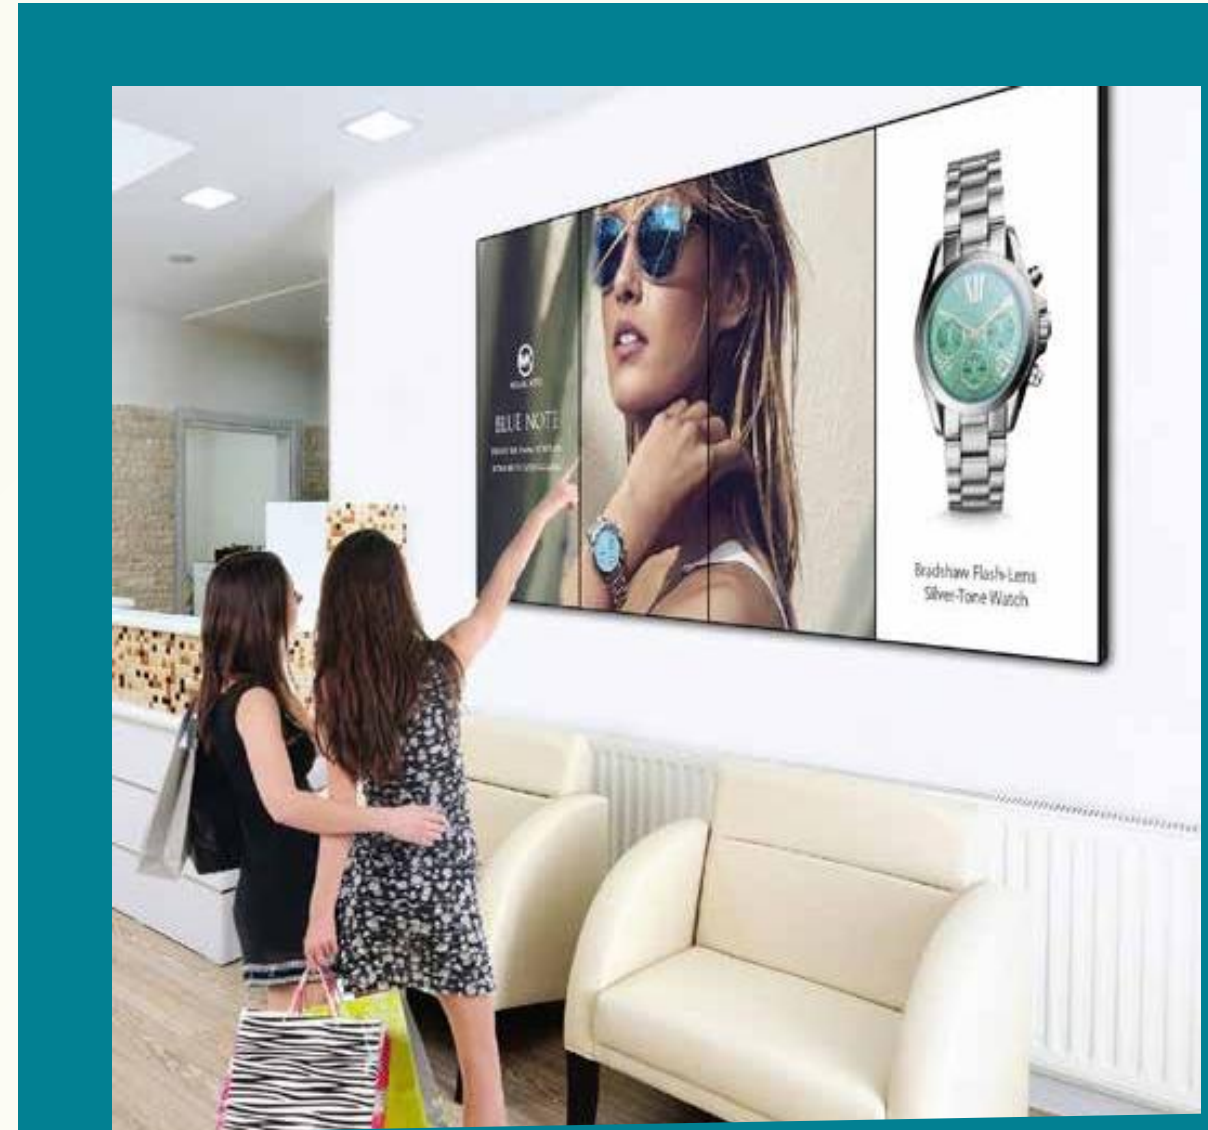

Unlimited Zones to Showcase Your Media Your audience can get all the information they need at a glance. Breeze™ Digital Signage Software provides an unlimited number of zones -- areas displaying independent media sequences -- on the screen.

High-Quality Media Viewing for Videos, Graphics, RSS Feeds, HLS Streaming A robust variety of widgets easily integrate breaking news, current events or priority content. Integration of the Common Alerting Protocol (CAP) and compliance with FEMA's IPAWS-OPEN standard allows Breeze™ Digital Signage players to automatically discover and display emergency alerts. Features like instant publishing and metadata make managing the Breeze™ Digital Signage system as easy as a day at the beach.

The Perfect Hardware Package

- Small Form Factor
- Noiseless, Fanless, Solid-State Design
- 4-head HDMI card supports 4 Ultra HD 4K Outputs
- Mounting Bracket Included

Safe and Secure Breeze™ Digital Signage players have been designed with encrypted data communications to keep you secure. Client-to-server, server-to-player, and server-to-feed-server communications are all encrypted using SSL/TLS technology.