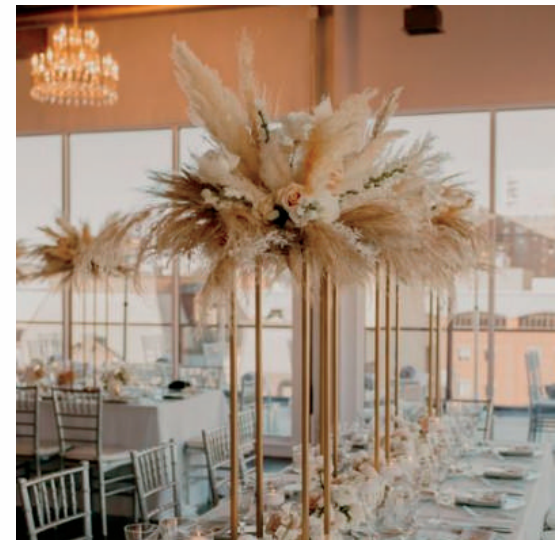

Italian Ruscus

Noir Tier Centerpieces

\$300-\$1700+ per table | Here are examples of options in this price range. Final price depends on size & flowers.

Noir Tier Bridal Bouquets

\$300+ | Here are few ideas for options in this price range. Final price depends on size & flower type.