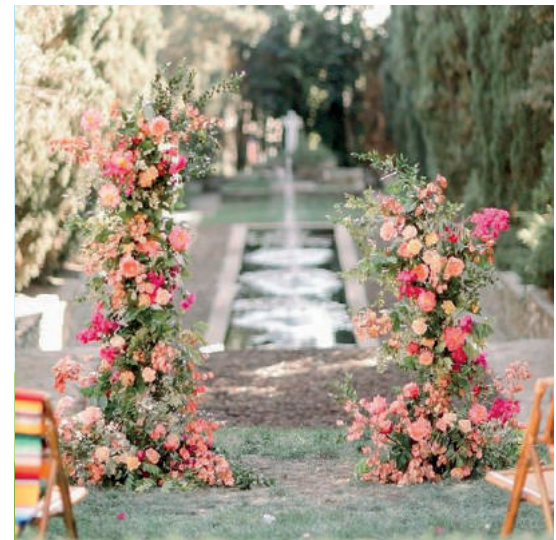

Gold Tier Arches

$375-$1500 | Here are a few ideas for options in this price range. Final price depends on size & flower type.