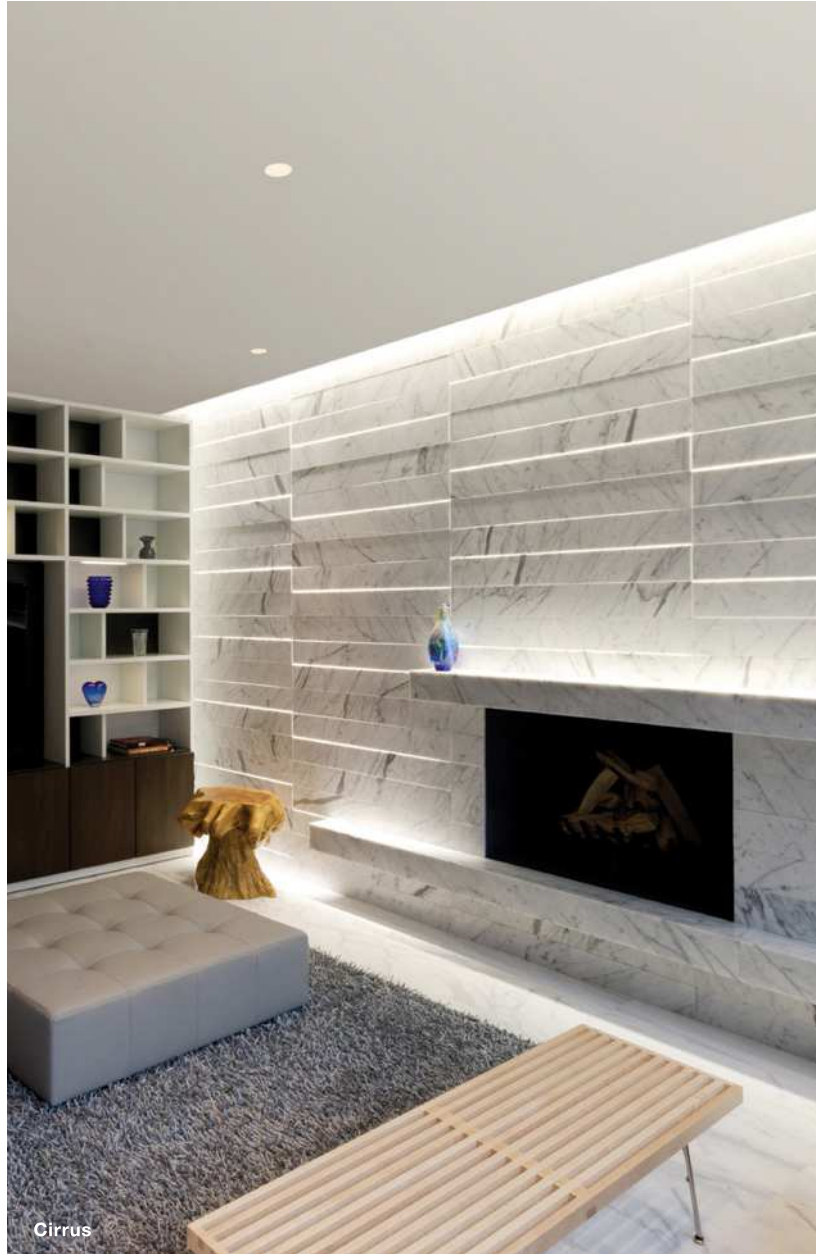

WALL GRAZER

Ceiling Recessed

Stratus

Cirrus

Stratus*
5.5" Wide x 5.6" Deep
Up to 30' Wall

**Nova
with Louver**
1.2" Square, Up to 10' Wall

Cirrus
0.9" Square, Up to 8' Wall

**Light Channel
with Wall Grazer
Lens**
0.7" Wide x 0.4" Deep
For Curtain Sheers / Up to 6'
Wall or Under Counter