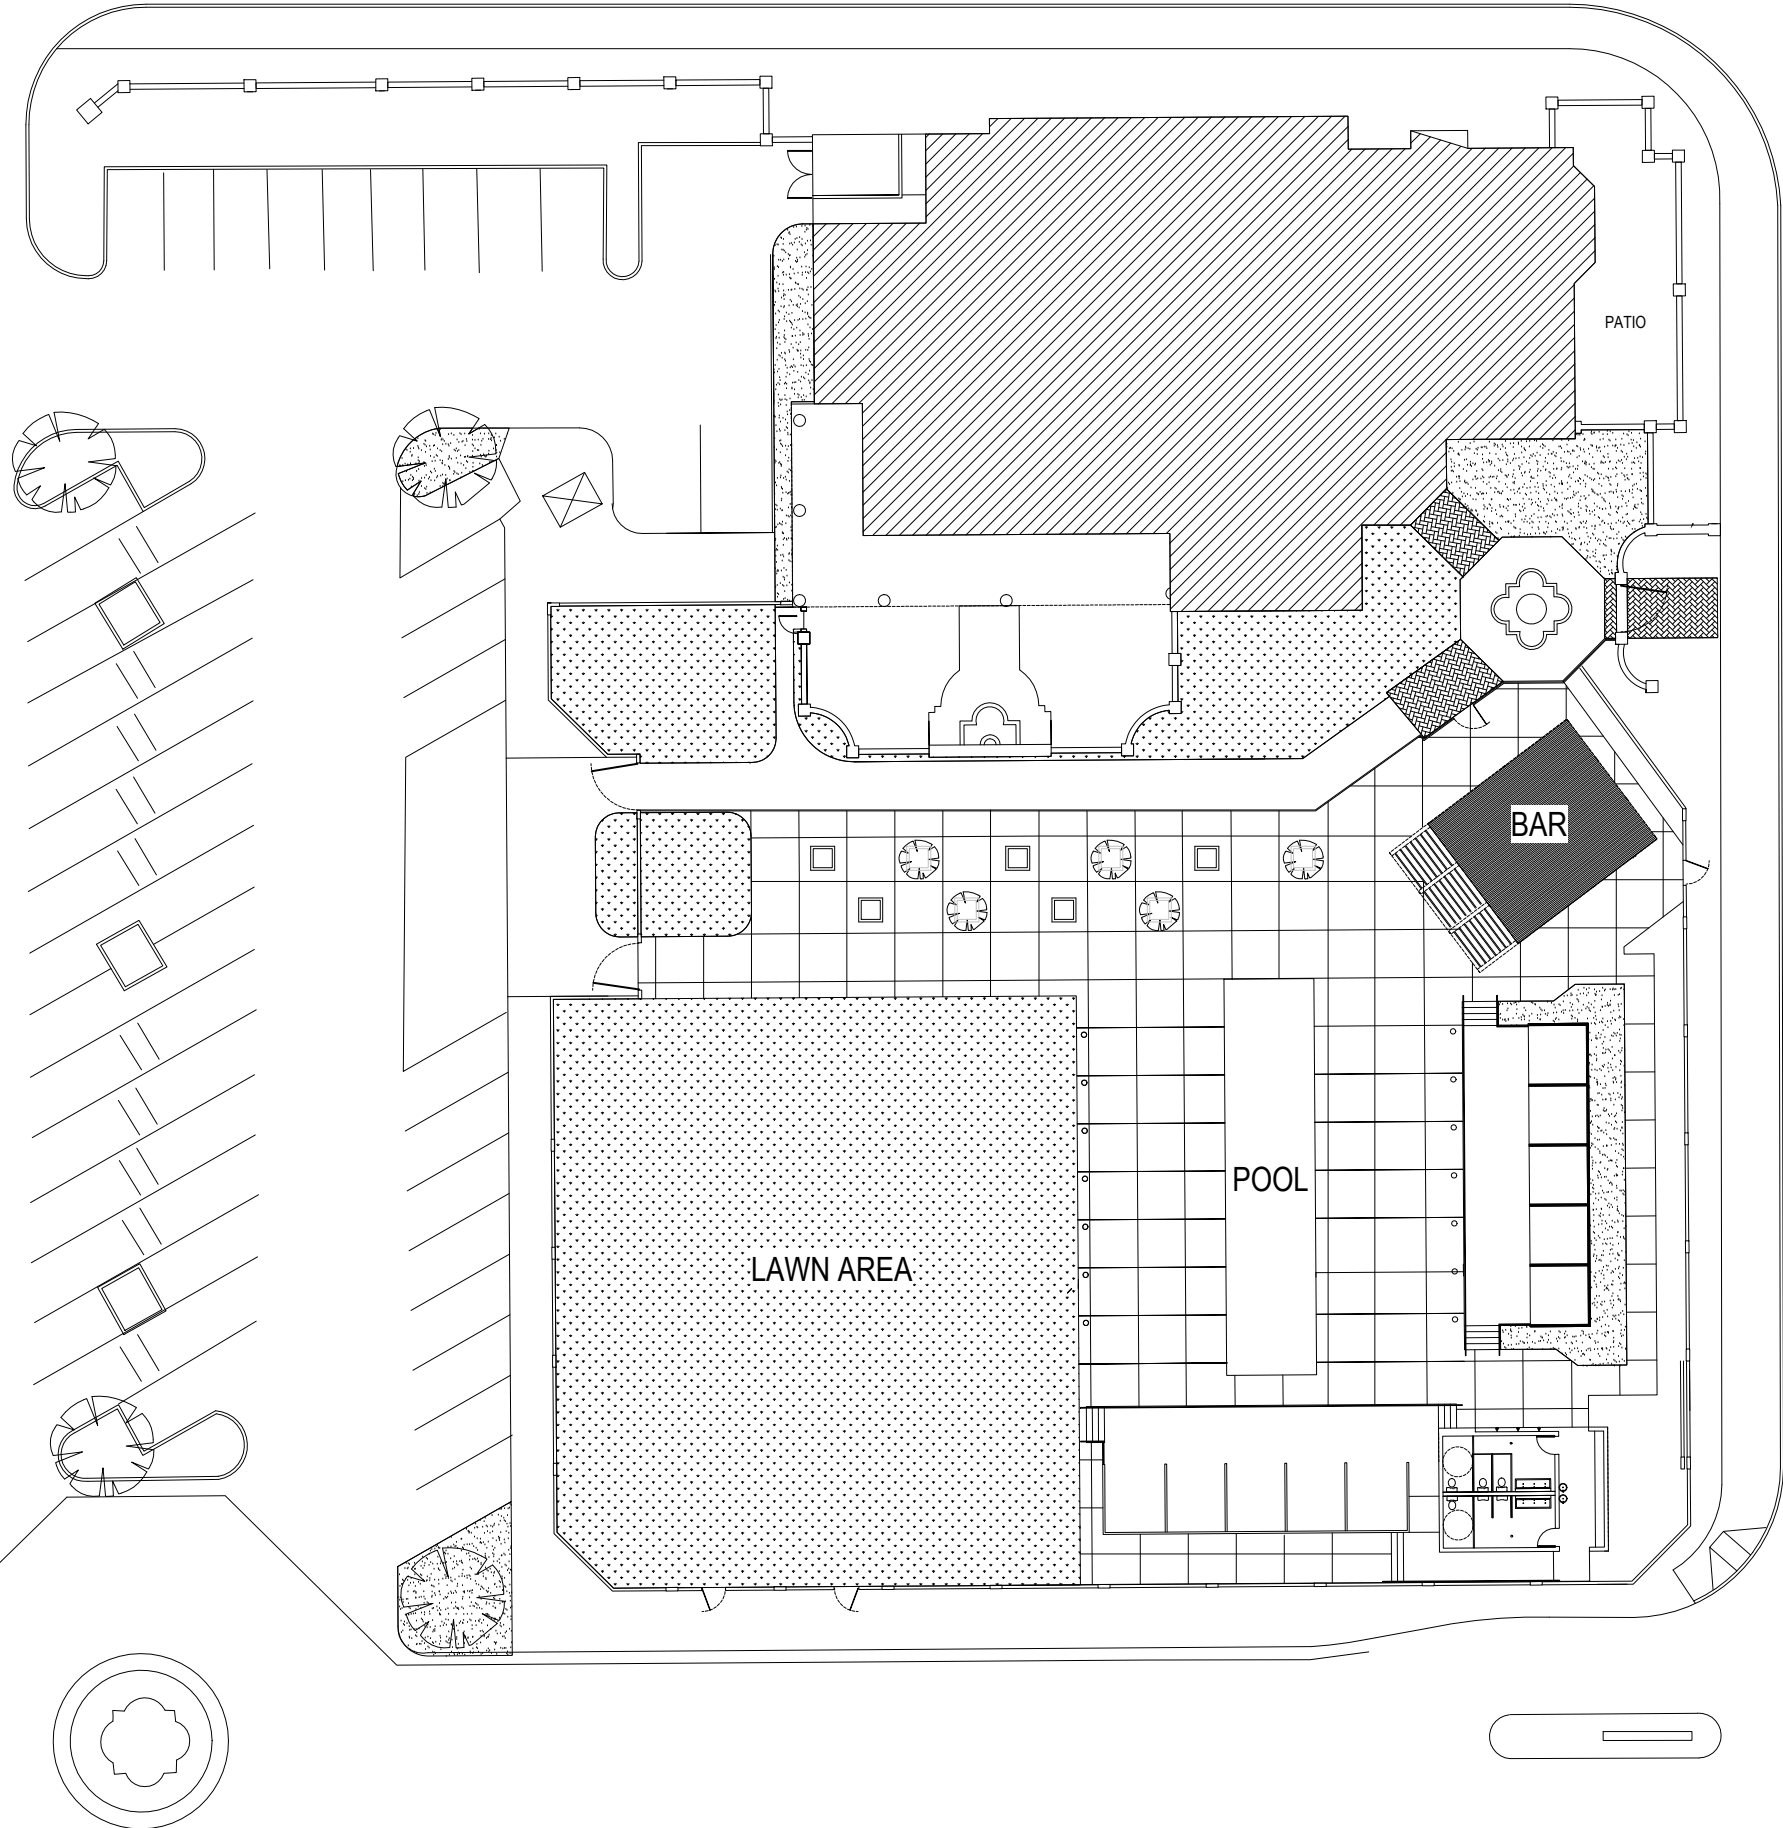

MORONGO RD.

VACANT PARCEL

EXISTING
PARKING LOT

PATIO

BAR

POOL

LAWN AREA

SOUTH PALM CANYON DRIVE