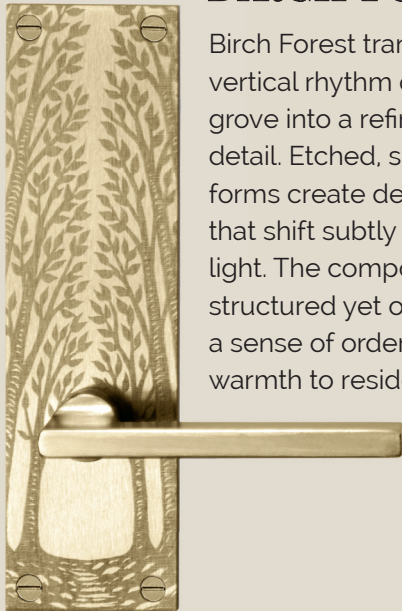

transcend

NINA LICHTENSTEIN / ACCURATE

transcend

NINA LICHTENSTEIN / ACCURATE

ABOUT THE COLLECTION

Nina Lichtenstein and Accurate's collaboration reimagines hardware, turning it into unexpected canvases that embed the stress-reducing power of nature directly into the door's surface. These subtle, neuroaesthetic details make every touch a moment of connection and healing. Etching on brass visually shifts in tone with changing light, creating a dynamic surface that interacts with its surroundings. This interplay transforms the hardware into an architectural detail that evolves throughout the day.

BIRCH FOREST

Birch Forest translates the vertical rhythm of a woodland grove into a refined architectural detail. Etched, slender tree forms create depth and texture that shift subtly with changing light. The composition is structured yet organic, bringing a sense of order and quiet warmth to residential interiors.