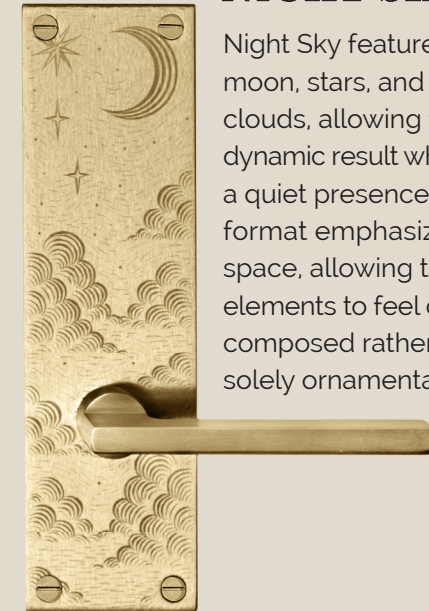

BIRCH FOREST

Birch Forest translates the vertical rhythm of a woodland grove into a refined architectural detail. Etched, slender tree forms create depth and texture that shift subtly with changing light. The composition is structured yet organic, bringing a sense of order and quiet warmth to residential interiors.

NIGHT SKY

Night Sky features a crescent moon, stars, and softly layered clouds, allowing for a visually dynamic result while maintaining a quiet presence. The vertical format emphasizes negative space, allowing the celestial elements to feel deliberate and composed rather than solely ornamental.