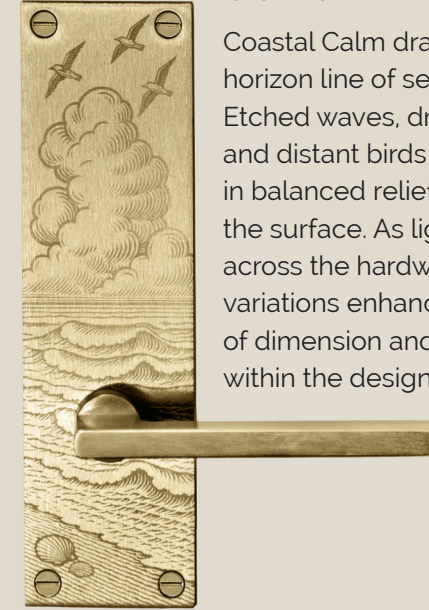

COASTAL CALM

Coastal Calm draws from the horizon line of sea and sky. Etched waves, drifting clouds, and distant birds are composed in balanced relief across the surface. As light moves across the hardware, the tonal variations enhance the sense of dimension and movement within the design.