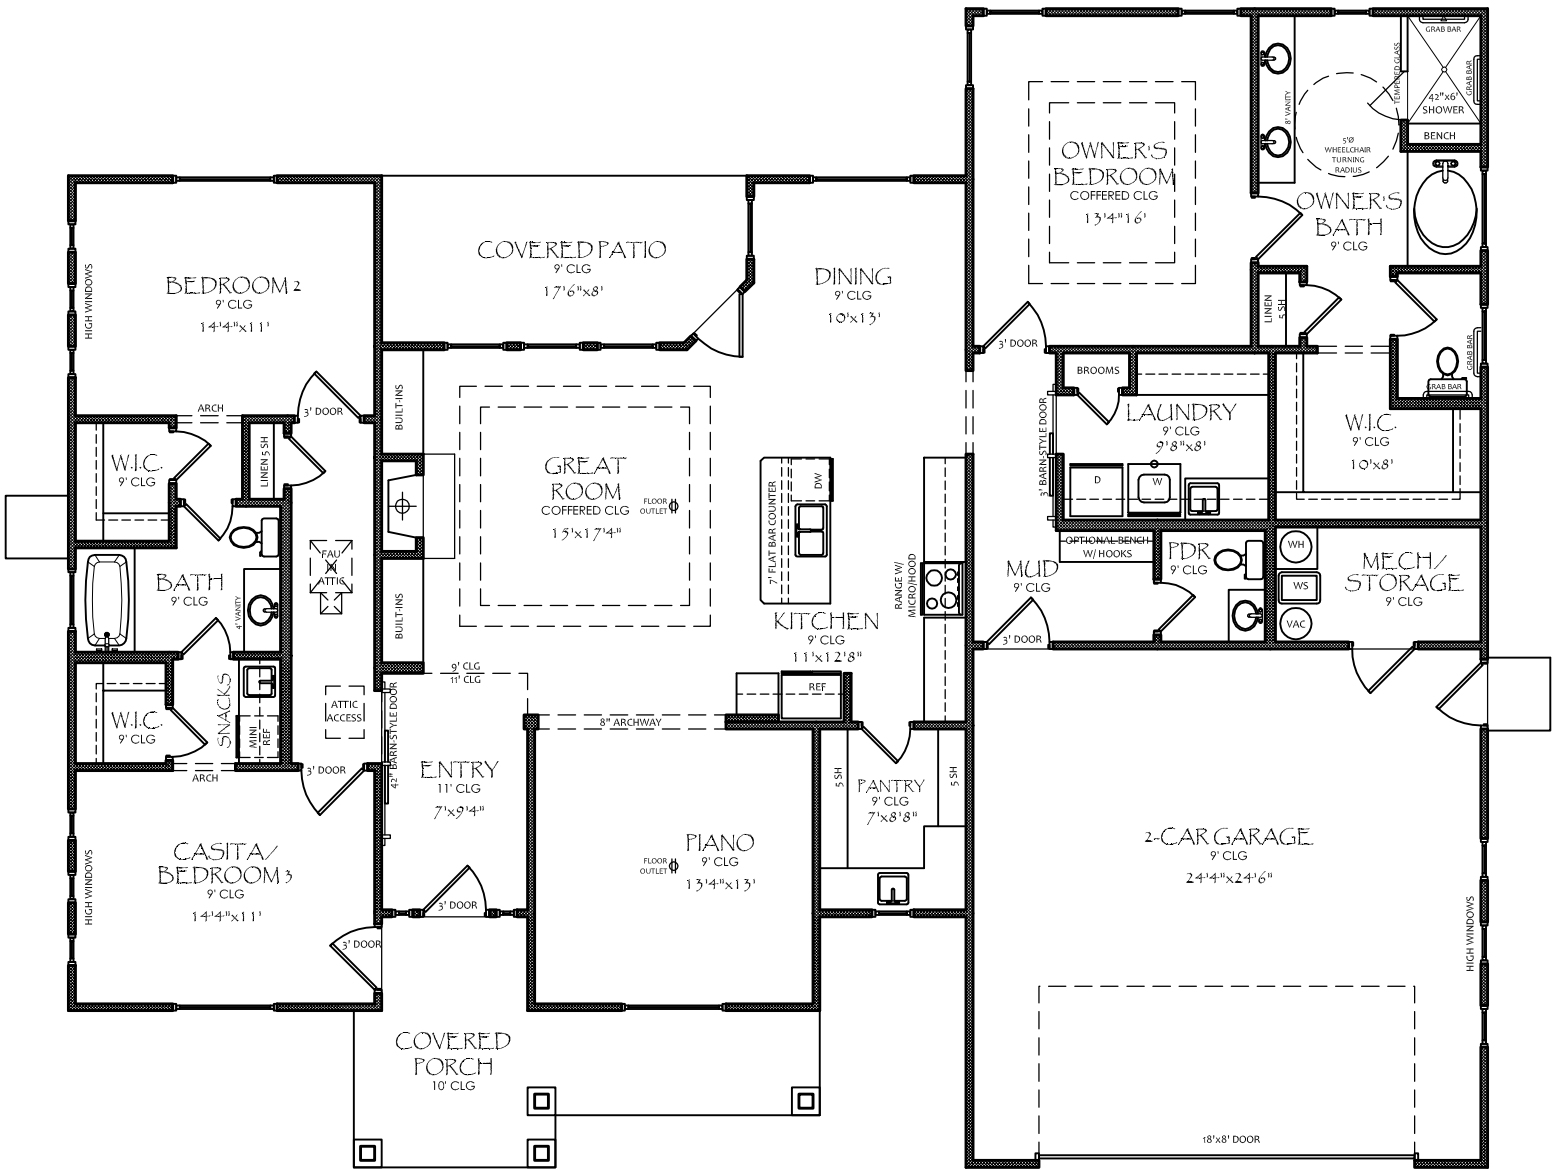

FRONT VIEW

FLOOR PLAN - LOT 2, THE HAVEN

2,233 sq. ft.