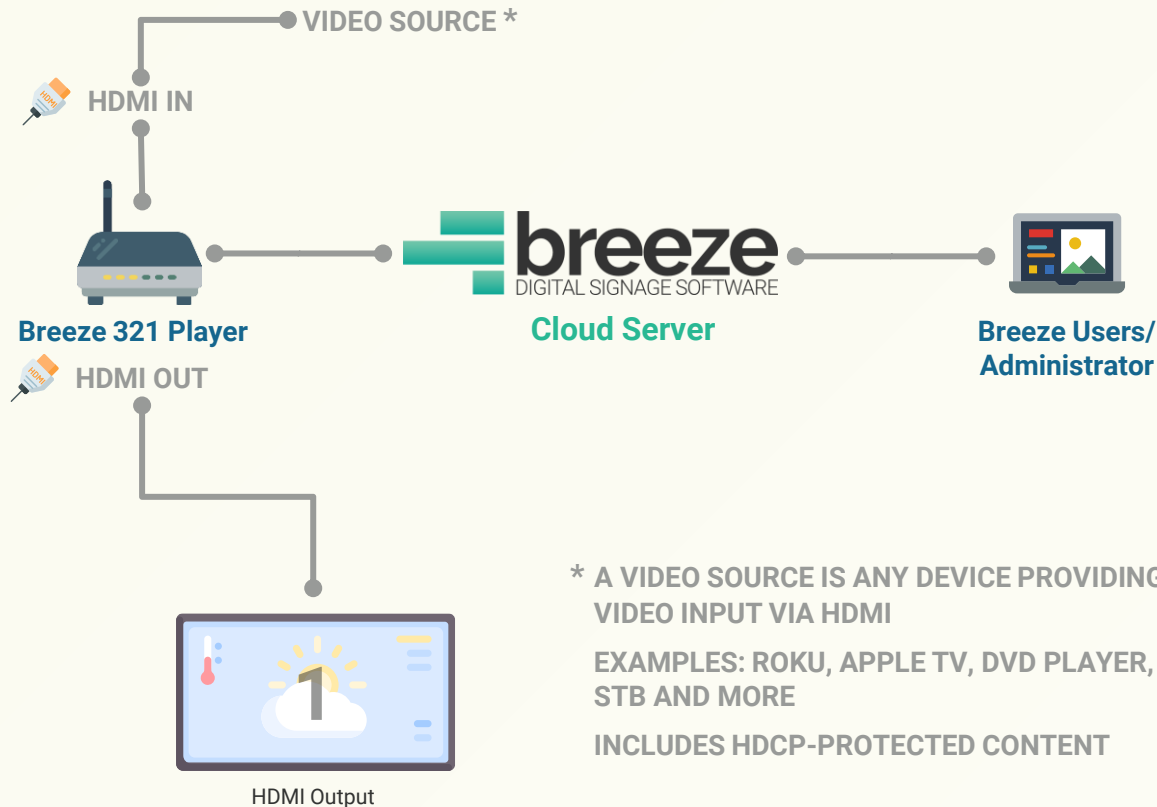

### 4K HDMI Output with HDCP Compliant HDMI Input

Now you can enjoy the ease and flexibility of Breeze™ Digital Signage Software with the new BRZ-321 Player. This player provides amazing visual performance with Full HD input processing from an external media source and dual decoding of two videos simultaneously for stunning PiP visual experience via HDMI Input.

#### The Perfect Hardware Package

- Small Form Factor
- Noiseless, Fanless, Solid-State Design
- Built-In Mounting Bracket
- PiP 720p & 1080p HDCP Compliant HDMI Input

**Safe and Secure** Breeze™ Digital Signage players have been designed with encrypted data communications to keep you secure. Client-to-server, server-to-player, and server-to-feed-server communications are all encrypted using SSL/TLS technology. In addition, this player is Independent Watchdog Protected.

# Android Media Player w/ HDMI Input

## BRZ-321

4K HDMI Output with HDCP Compliant HDMI Input

\* A VIDEO SOURCE IS ANY DEVICE PROVIDING VIDEO INPUT VIA HDMI

EXAMPLES: ROKU, APPLE TV, DVD PLAYER, STB AND MORE

INCLUDES HDCP-PROTECTED CONTENT