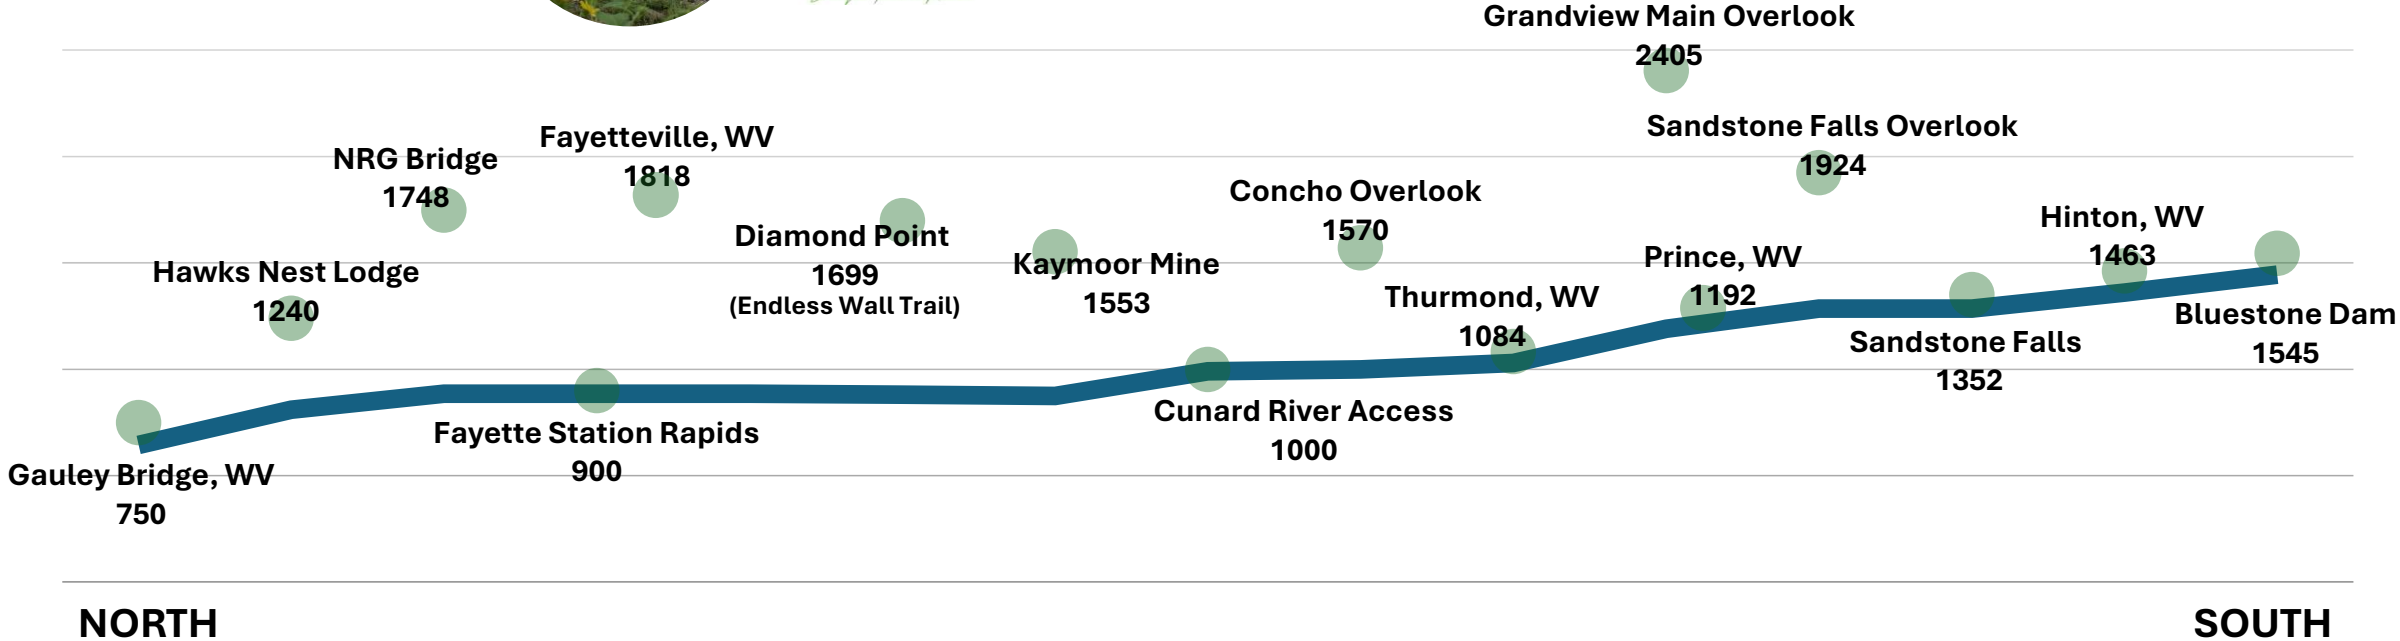

# New River Gorge Elevations

← The New River Flows South to North