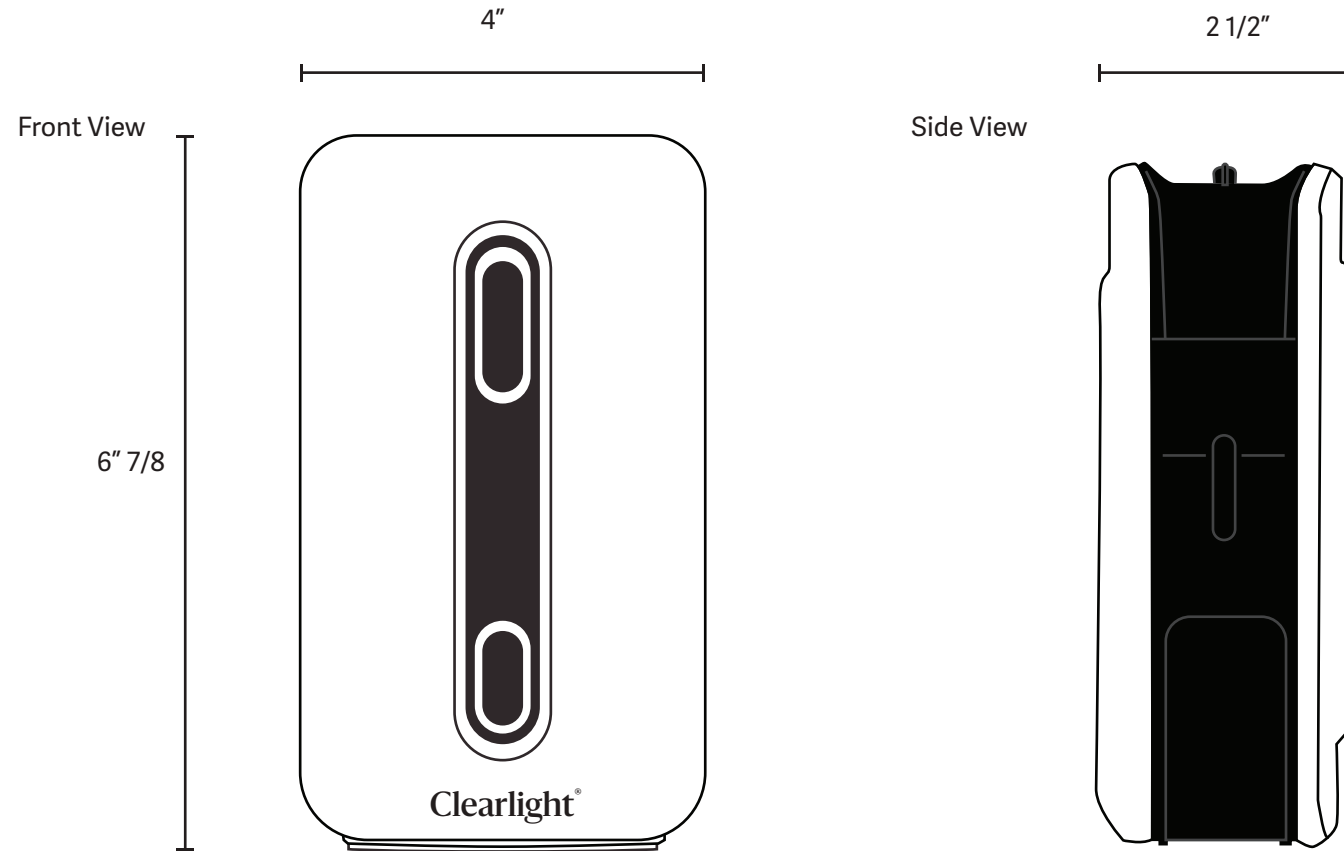

Aromatherapy

by Clearlight®

Specifications

Weight
0.8 lbs

Size
Width: 4"
Height: 6 7/8"
Depth: 2 1/2"

LED
Cyan color
Breathing: Operating
Blinking: Empty Tank

Water Tank Capacity
60ml

Power:
5V/2A
USB-C Input

Warranty
5 Year Warranty

USB C cube and battery not included.
Aromatherapy Oil Not Included.