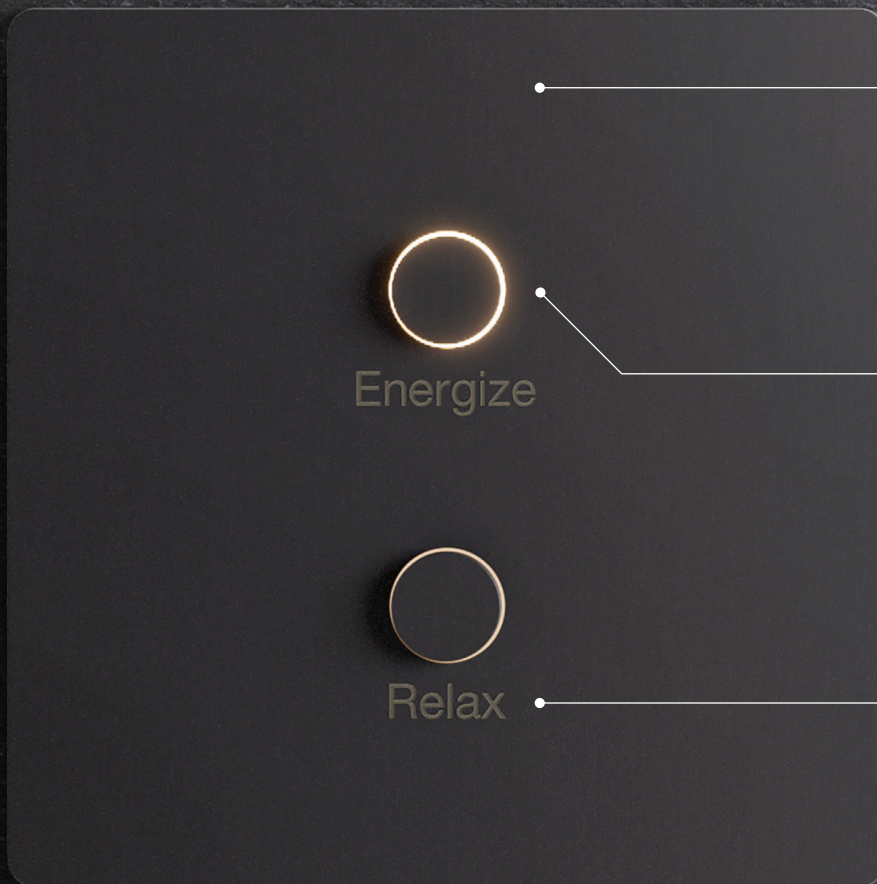

The Alisse is an elegant, balanced, and versatile wall control that is designed to work seamlessly with Lutron HomeWorks. Choose from a range of button configurations to meet the needs of the space and select a finish from the new Lutron Signature Metal Collection to complement the interior style.

**Hand Crafted Finishes**  
An approachable form machined from solid brass and finished by hand.

**Elegant Button Illumination**  
A subtle touch of technology surrounds the button.

**Engraving**  
Custom engraving to personalize the experience.