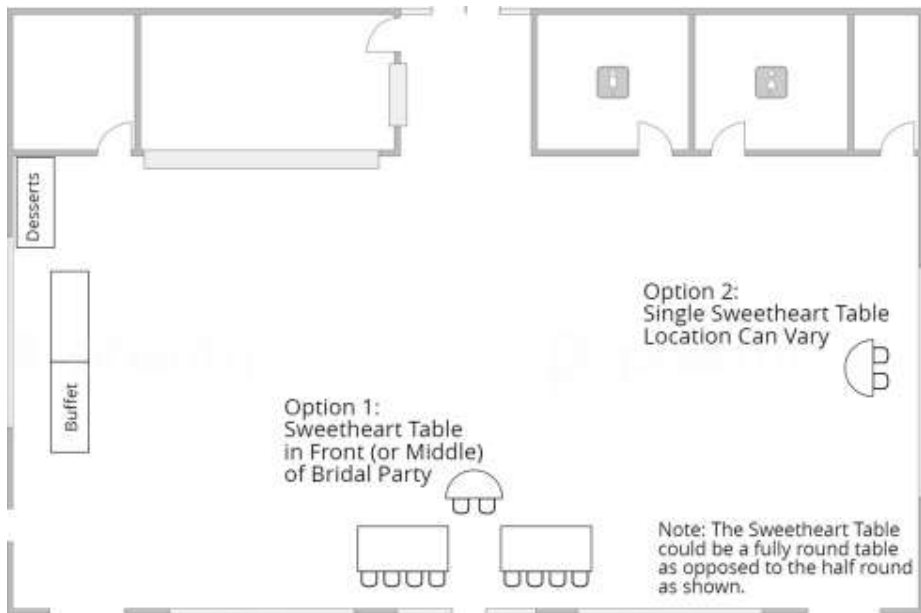

SWEETHEART & HEAD TABLE OPTIONS

Here are some additional options for the Sweetheart/Head Table

Layout A -
Sweetheart Table Options

Layout B -
King's Head Table

Center King's Table
with Guests' Tables Around

Layout C -
U-Shaped Head Table

Centered with Window
Can Add/Subtract Tables