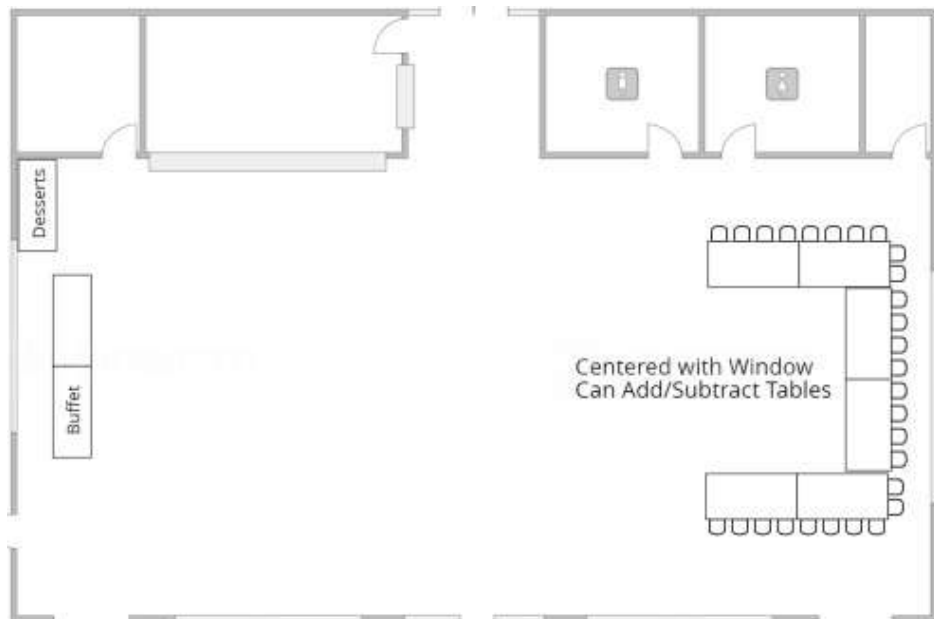

SWEETHEART & HEAD TABLE OPTIONS

Here are some additional options for the Sweetheart/Head Table

Layout A -
Sweetheart Table Options

Layout B -
King's Head Table

Center King's Table
with Guests' Tables Around

Layout C -
U-Shaped Head Table

Centered with Window
Can Add/Subtract Tables