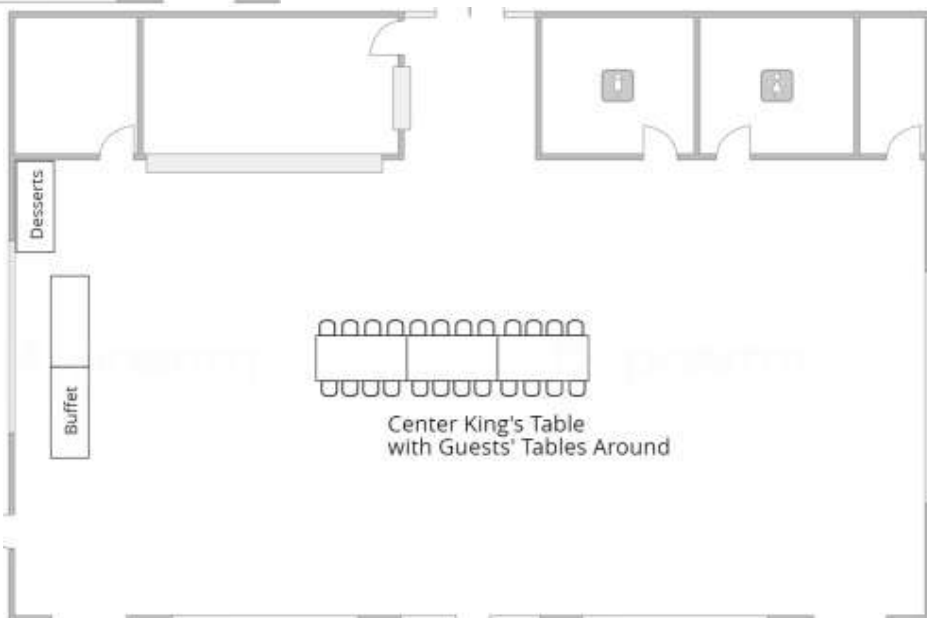

SWEETHEART & HEAD TABLE OPTIONS

Here are some additional options for the Sweetheart/Head Table

Layout A -
Sweetheart Table Options

Layout B -
King's Head Table

Center King's Table
with Guests' Tables Around

Layout C -
U-Shaped Head Table

Centered with Window
Can Add/Subtract Tables