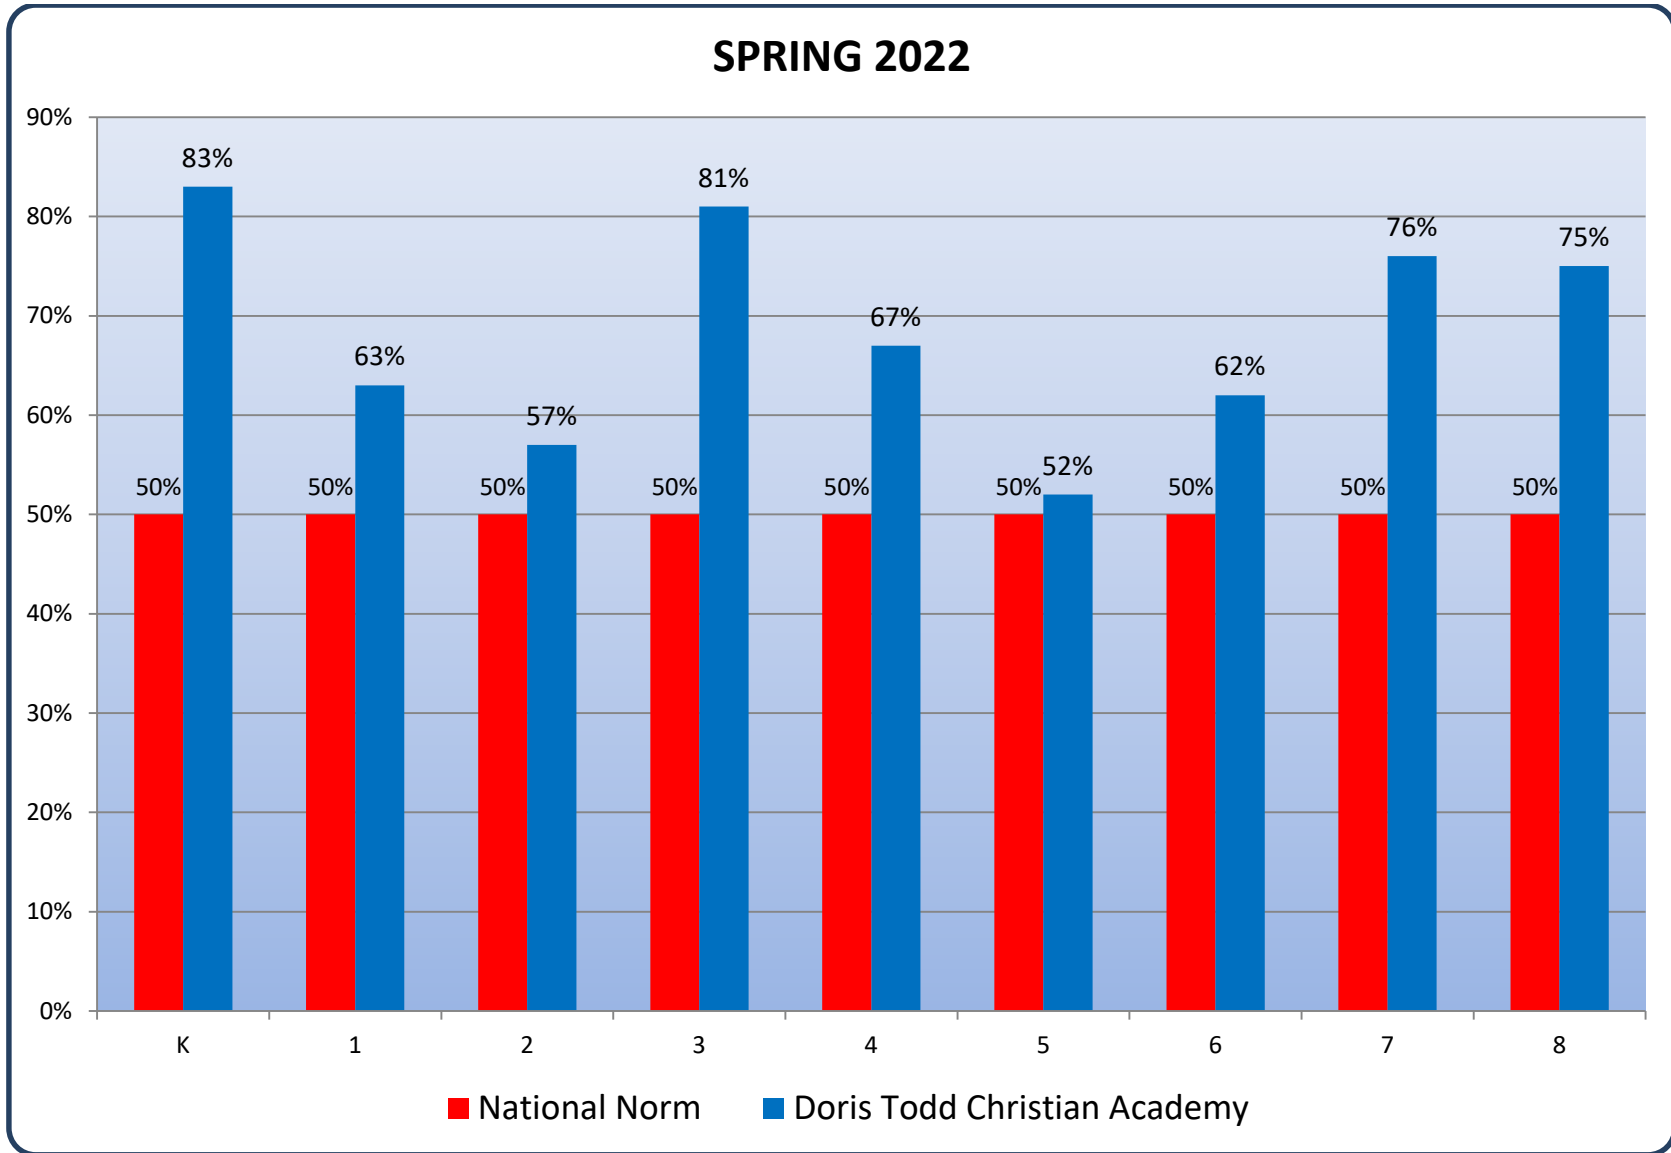

DORIS TODD CHRISTIAN ACADEMY

IOWA Assessments - April 2022

Total Test Average – Percentiles