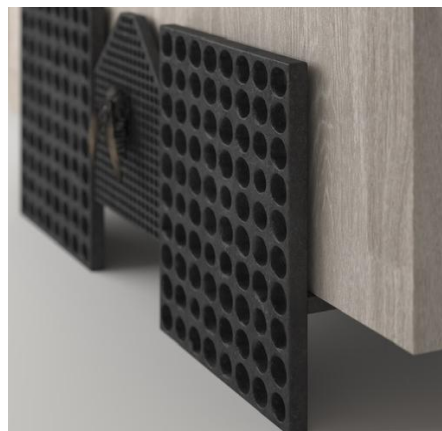

Overall Depth: 36"

Wood: Oak, Teak

Wood Finish:

- Available in all of our Oak Finishes for interior use /see Finishes and Fabrics page

- Available in two teak finishes for outdoor use /see Finishes and Fabrics page

Metal Base: 1/4" Powder Coated Steel

Metal Finish Options: Oil Rubbed Bronze or Gunmetal

Oil Rubbed Bronze

Gunmetal

scroll for detail

An emblem of transformation, rendered in material and form

The Cicada Coffee Table is an artful fusion of material contrast and symbolic meaning. Its top is offered in reclaimed wood—finished in either a bleached or aged tone—celebrating the passage of time and the beauty of renewal. The table is also available with a slab of Titanium Gold granite, finished with softly eased edges, offering a refined counterpoint to the organic language of the base.

At either end of the table, a cast cicada motif emerges as both ornament and structure, embedded within a textured frame that forms the legs of the piece. Long revered as a symbol of transformation and rebirth, the cicada lends the table its narrative depth—anchoring the design while inviting closer inspection through layered texture and sculptural detail.

Balancing artistry with function, the Cicada Coffee Table is designed as a conversation piece—grounded yet expressive, and equally at home in residential or gallery-like interiors. It is a quiet but powerful statement, exploring renewal, craftsmanship, and the enduring dialogue between nature and design.