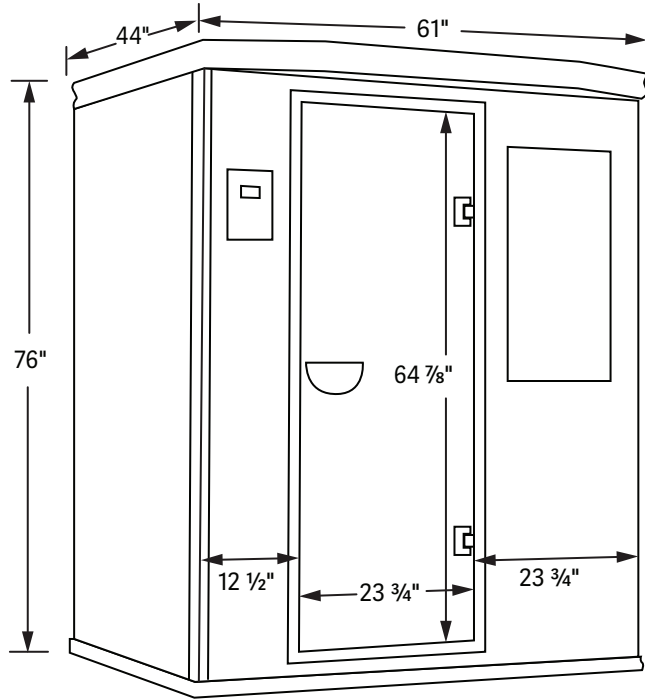

Built-in Ergonomic Backrest

Relax close to the soothing infrared heat against the Chiropractor designed built-in ergonomic backrest.

Exclusive Under Floor Foot Heater

All Clearlight Premier Saunas include a heater underneath the wood floor to enhance your sauna session.

Premier IS-3 by Clearlight®

120 V / 20 Amps Electrical circuit required.
NEMA 5-20p

Specifications

Construction

Eco-Certified wood choices:
1. Mahogany Exterior/Interior
2. Basswood Exterior/Interior
Tongue & Groove Construction
Weight: 440 lbs

Exterior

Width: 61"
Depth: 45"
Height: 76"
Roof overhang: 6 5/8"
Door: 23 3/4" x 64 7/8"

Interior

Width: 56"
Depth: 38"
Height: 71"
Bench: 54" x 22"
Bench Height: 17 1/2"

Far Infrared Heaters

True Wave® Carbon/Ceramic
Low EMF/ELF Heaters
Power: 120V / 1,950W / 16A