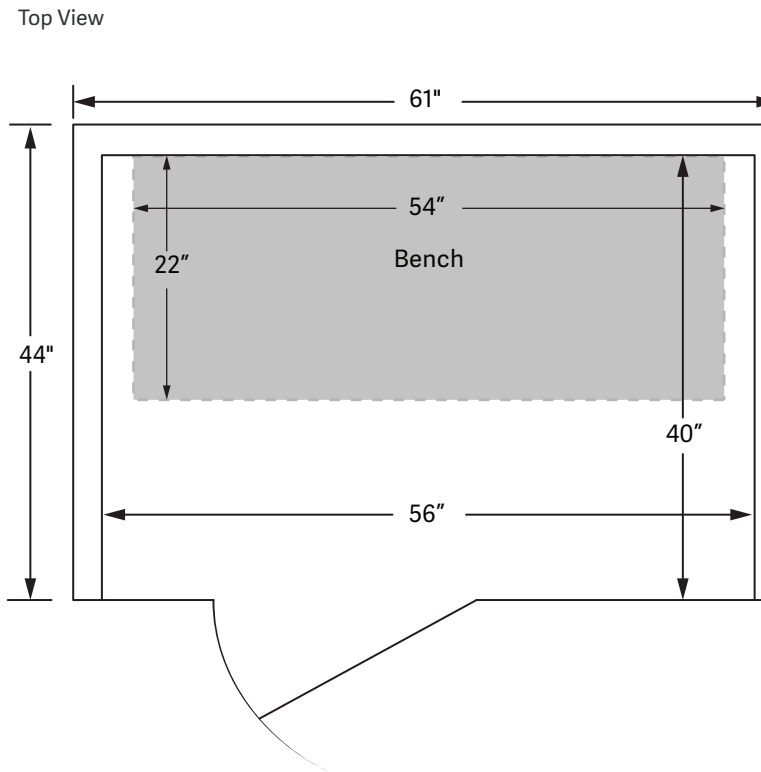

Premier IS-3 by Clearlight®

120 V / 20 Amps Electrical circuit required.
NEMA 5-20p

Specifications

Construction

Eco-Certified wood choices:
1. Mahogany Exterior/Interior
2. Basswood Exterior/Interior
Tongue & Groove Construction
Weight: 440 lbs

Exterior

Width: 61"
Depth: 45"
Height: 76"
Roof overhang: 6 5/8"
Door: 23 3/4" x 64 7/8"

Interior

Width: 56"
Depth: 38"
Height: 71"
Bench: 54" x 22"
Bench Height: 17 1/2"

Far Infrared Heaters

True Wave® Carbon/Ceramic
Low EMF/ELF Heaters
Power: 120V / 1,950W / 16A

Limited Lifetime Warranty

Cabinetry
Electrical
Heaters

Attention: make sure largest panel can fit through all access points from location entrance to sauna set up location