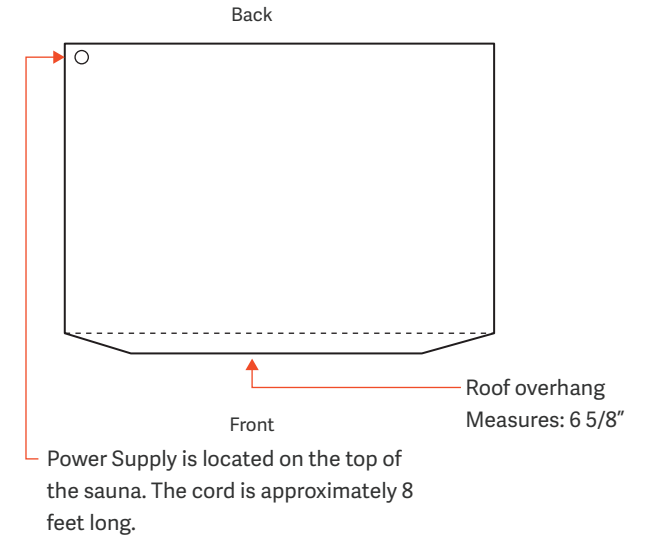

Premier IS-3 by Clearlight®

120 V / 20 Amps Electrical circuit required.
NEMA 5-20p

Specifications

Construction

Eco-Certified wood choices:
1. Mahogany Exterior/Interior
2. Basswood Exterior/Interior
Tongue & Groove Construction
Weight: 440 lbs

Exterior

Width: 61"
Depth: 45"
Height: 76"
Roof overhang: 6 5/8"
Door: 23 3/4" x 64 7/8"

Interior

Width: 56"
Depth: 38"
Height: 71"
Bench: 54" x 22"
Bench Height: 17 1/2"

Far Infrared Heaters

True Wave® Carbon/Ceramic
Low EMF/ELF Heaters
Power: 120V / 1,950W / 16A

Limited Lifetime Warranty

Cabinetry
Electrical
Heaters

Attention: make sure largest panel can fit through all access points from location entrance to sauna set up location