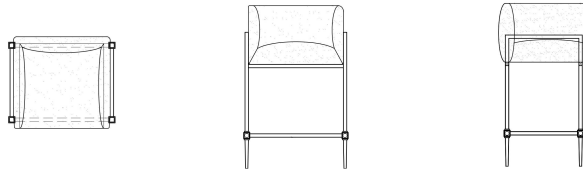

CLASSIC COUNTER STOOL / CLASSIC BAR STOOL

*PRODUCT SHOWN MAY NOT DEPICT STANDARD OFFERING

TECHNICAL DRAWINGS

DIMENSIONS

MEASUREMENTS ARE APPROXIMATE

CLASSIC COUNTER STOOL

Overall Width: 22 1/2"
Overall Height: 37"
Overall Depth: 20"

SH: 26"

SD: 16 1/2"

SW: 16"

Weight: 47 -52 lbs

Metal: ORB

Fabric: All

Yardage:10

CLASSIC BAR STOOL

Overall Width: 22 1/2"
Overall Height: 42"
Overall Depth: 20"

SH: 31"

SD: 16 1/2"

SW: 16"

Weight: 47 -52 lbs