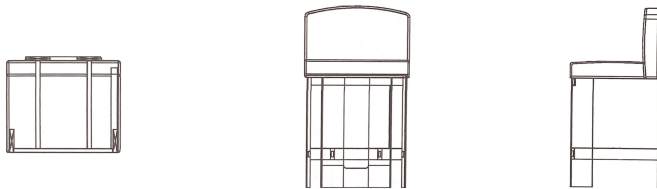

BEACH BAR STOOL – BBS102

*PRODUCT SHOWN MAY NOT DEPICT STANDARD OFFERING

TECHNICAL DRAWINGS

DIMENSIONS

MEASUREMENTS ARE APPROXIMATE

Overall Width 21"
Overall Height 42"
Overall Depth 18.75"

SH: 32.5" - to crown
SD: 16"
SW: 21"
Weight: 47 -52 lbs

Wood Species: Oak
Finish: CGB (Cross Grain Brushed)
As Shown Fabric: Tesla-Mascara
COM @ 54" plain - UTB: 3.84 yards
Grade in Fabric Retail: