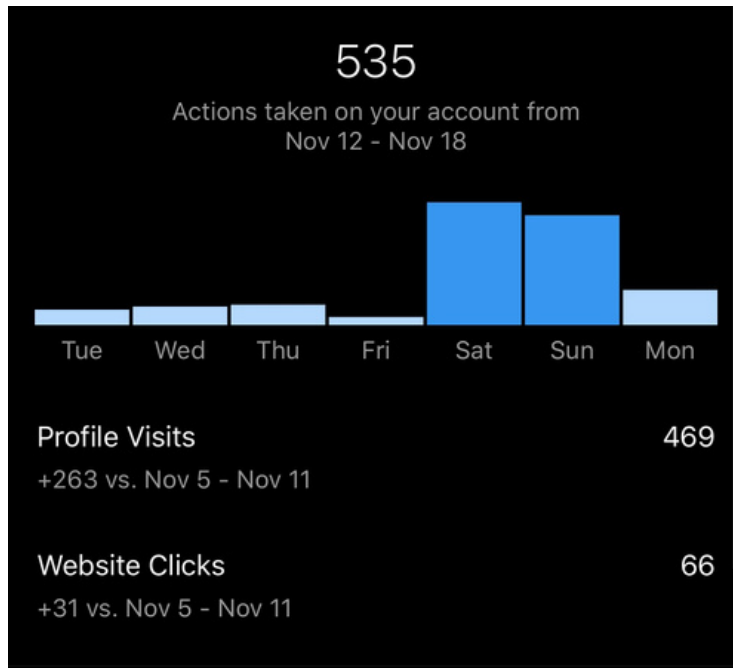

Interactions

15 Actions taken from this post

Profile Visits 15

Discovery

1,664 Accounts reached 65% weren't following you

Follows 2

Reach 1,664

Impressions 1,824 From Hashtags 1,146 From Home 663 From Explore 1 From Other 14

145 6 0 1

13 Profile Visits 1,063 Reach

Interactions

13 Actions taken from this post

Profile Visits 13

Website Clicks 5

Discovery

1,063 Accounts reached 49% weren't following you

Follows 0

Reach 1,063

Impressions 1,126 From Home 513 From Hashtags 496 From Profile 3 From Other 114

Reach 4,616
 +2509 vs. Jan 19 - Jan 25

Impressions 12,852
 +2515 vs. Jan 19 - Jan 25

Interactions ⓘ

481
 Actions taken on your account from

Reach 5,204
 +607 vs. Jan 25 - Jan 31

Impressions 25,556
 +12856 vs. Jan 25 - Jan 31

Profile Visits 1,141
 +722 vs. Jan 25 - Jan 31

Website Clicks 92
 +50 vs. Jan 25 - Jan 31