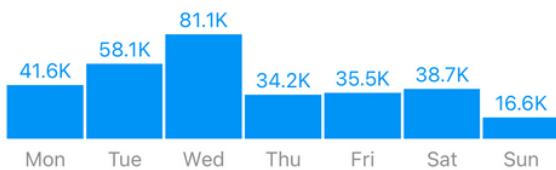

Account Activity 2,999

Profile Visits 2,859
+882.4% vs Apr 12 - Apr 18

Website Taps 134
+570% vs Apr 12 - Apr 18

Last 7 Days ▾

Accounts Reached

93,515 accounts

+2,940.1% vs Apr 13 - Apr 19

Accounts reached from Apr 20 - Apr 26

Impressions 421,151
+2,773.7% vs Apr 15 - Apr 21

Account Activity 14,640

Profile Visits 13,925
+3,757.3% vs Apr 15 - Apr 21

Website Taps 673
+3,858.8% vs Apr 15 - Apr 21

Impressions 179,101
+1,379.3% vs Apr 13 - Apr 19

Account Activity 5,693

Profile Visits 5,439
+1,892.3% vs Apr 13 - Apr 19

Website Taps 242
+1,916.6% vs Apr 13 - Apr 19

Last 7 Days ▾

Accounts Reached

298,161 accounts

+443.1% vs Apr 18 - Apr 24

Accounts reached from Apr 25 - May 1

Impressions 569,290
+461.1% vs Apr 18 - Apr 24

Account Activity 19,341

Profile Visits 18,242
+538% vs Apr 18 - Apr 24

Website Taps 1,026
+665.6% vs Apr 18 - Apr 24

Follower Breakdown

6,306 followers

+199% vs Apr 18 - Apr 24