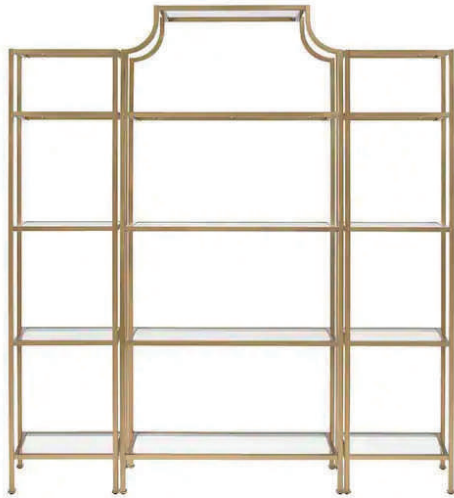

SPECIALTY RENTALS

BARS

MADRID – Single Bar - \$575
72" L x 32" W x 42" H

MADRID – Double Bar - \$1,150
144" L x 32" W x 42" H

MADRID – Single Bar + Pedestals - \$1,150
144" L x 32" W x 45" H

MADRID – Double Bar + Pedestals - \$1,800
18' L x 32" W x 45" H

BARS

MADRID – U-Bar - \$2,200
144" L x 108" W x 45" H

MADRID – Center Bar - \$3,500
144" L x 144" W x 45" H

BARS

MADRID – Single Bar + Curved Pedestals - \$1,300
14' L x 36" W x 42" H

MADRID – Double Bar + Curved Pedestals - \$1,950
20' L x 36" W x 42" H

MADRID – Curved U-Bar- \$2,500
14' L x 10' W x 42" H

BARS

BARCELONA – Faux greenery Bar - \$650
74" L x 32" W x 42" H

LOVE BARCELONA– Faux Greenery Bar
with Pedestals - \$1,300
146" L x 32" W x 45" H

BACK BARS

DUBLIN - Gold back bar
(1 Piece or 3 Piece option)
\$100 / \$200 / \$100
18" / 36" / 18"

LUCERNE - White Wood Shelf with LED
Lamp (Gold or Silver) - \$275
3' W x 8' H
*Picture includes 3 shelves

LIMA - 12' L x 9' H
3-piece curved back bar with shelves.
Custom paint & sconces included - \$1,500