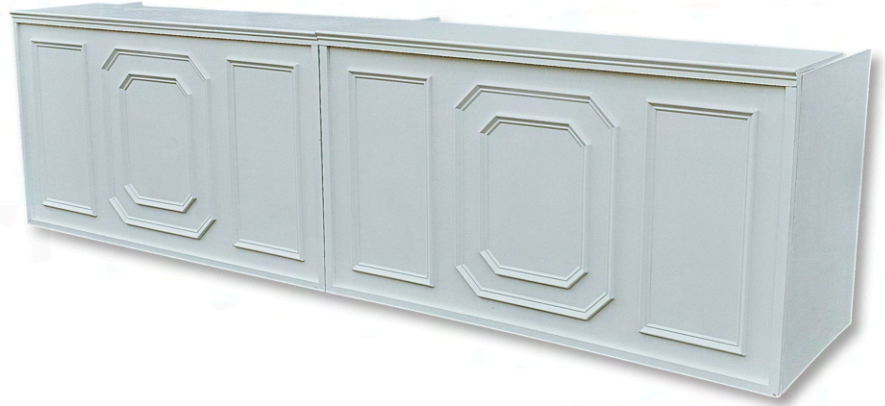

SPECIALTY RENTALS

BARS

MADRID – Single Bar - \$575
72" L x 32" W x 42" H

MADRID – Double Bar - \$1,150
144" L x 32" W x 42" H

MADRID – Single Bar + Pedestals - \$1,150
144" L x 32" W x 45" H

MADRID – Double Bar + Pedestals - \$1,800
18' L x 32" W x 45" H

BARS

MADRID – U-Bar - \$2,200
144" L x 108" W x 45" H

MADRID – Center Bar - \$3,500
144" L x 144" W x 45" H

BARS

MADRID – Single Bar + Curved Pedestals - \$1,300
14' L x 36" W x 42" H

MADRID – Double Bar + Curved Pedestals - \$1,950
20' L x 36" W x 42" H

MADRID – Curved U-Bar- \$2,500
14' L x 10' W x 42" H

BARS

BARCELONA – Faux greenery Bar - \$650
74" L x 32" W x 42" H

LOVE BARCELONA– Faux Greenery Bar
with Pedestals - \$1,300
146" L x 32" W x 45" H

BACK BARS

DUBLIN - Gold back bar
(1 Piece or 3 Piece option)
\$100 / \$200 / \$100
18" / 36" / 18"

LUCERNE - White Wood Shelf with LED
Lamp (Gold or Silver) - \$275
3' W x 8' H
*Picture includes 3 shelves

LIMA - 12' L x 9' H
3-piece curved back bar with shelves.
Custom paint & sconces included - \$1,500