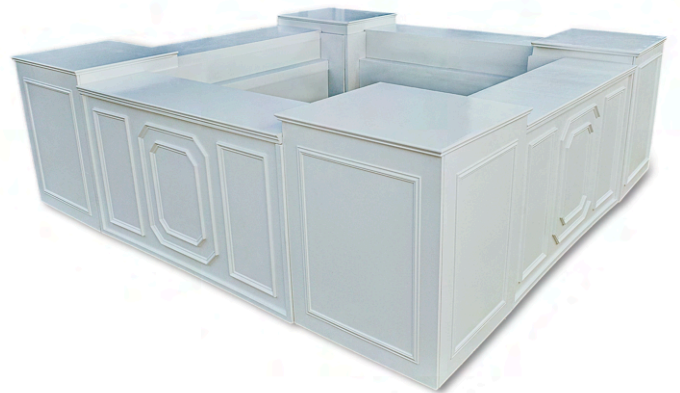

SPECIALTY RENTALS

BARS

MADRID – Single Bar - \$575
72" L x 32" W x 42" H

MADRID – Double Bar - \$1,150
144" L x 32" W x 42" H

MADRID – Single Bar + Pedestals - \$1,150
144" L x 32" W x 45" H

MADRID – Double Bar + Pedestals - \$1,800
18' L x 32" W x 45" H

BARS

MADRID – U-Bar - \$2,200
144" L x 108" W x 45" H

MADRID – Center Bar - \$3,500
144" L x 144" W x 45" H

BARS

MADRID – Single Bar + Curved Pedestals - \$1,300
14' L x 36" W x 42" H

MADRID – Double Bar + Curved Pedestals - \$1,950
20' L x 36" W x 42" H

MADRID – Curved U-Bar- \$2,500
14' L x 10' W x 42" H

BARS

BARCELONA – Faux greenery Bar - \$650
74" L x 32" W x 42" H

LOVE BARCELONA– Faux Greenery Bar
with Pedestals - \$1,300
146" L x 32" W x 45" H

BACK BARS

DUBLIN - Gold back bar
(1 Piece or 3 Piece option)
\$100 / \$200 / \$100
18" / 36" / 18"

LUCERNE - White Wood Shelf with LED
Lamp (Gold or Silver) - \$275
3' W x 8' H
*Picture includes 3 shelves

LIMA - 12' L x 9' H
3-piece curved back bar with shelves.
Custom paint & sconces included - \$1,500