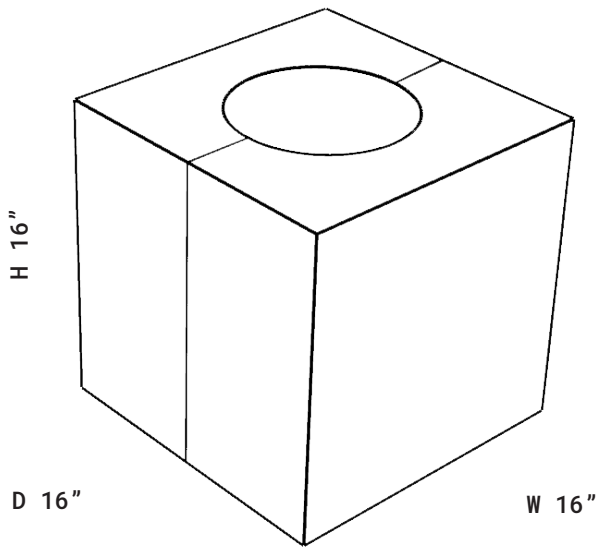

BLUEPRINT COLLECTION:
THE ELTON

"A legend in his own right."

He seems to embody perfection in every way, effortlessly commanding the spotlight. If you're lucky enough he'll serenade you with a love ballad that'll make your heart skip a beat.

SPEC

OVERALL	PLANTER HOLDER
W 16"	DIA 8"
H 16"	DEPTH 8"
D 16"	

AVAILABLE FINISHES

DARK

grey

black