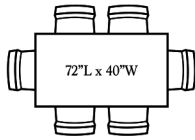

CURTISICO.COM | @CURTISICO ON SOCIAL

RECTANGLE TABLES

4 ft table, 4 chairs
Typical width = 36-40"

4.5 ft table, 4 chairs
Typical width = 36-40"

5 ft table, 6 chairs
Typical width = 36-42"

5.5 ft table, 6 chairs
Typical width = 36-42"