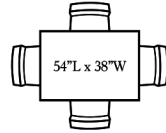

CURTISICO.COM | @CURTISICO ON SOCIAL

RECTANGLE TABLES

4 ft table, 4 chairs
Typical width = 36-40"

4.5 ft table, 4 chairs
Typical width = 36-40"

5 ft table, 6 chairs
Typical width = 36-42"

5.5 ft table, 6 chairs
Typical width = 36-42"