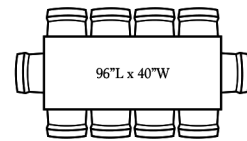

8 ft table, 10 chairs
(Tight on sides)
Typical width = 38-42"