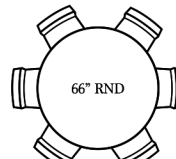

10 ft table, 10 chairs
Typical width = 40-42"

10 ft table, 12 chairs
(Tight on sides)
Typical width = 40-42"

ROUND TABLES

4 ft Round table,
4 chairs

4.5 ft Round table,
4 chairs

5 ft Round table,
6 chairs

5.5 ft Round table,
6 chairs