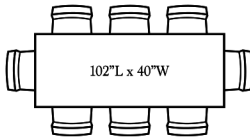

7.5 ft table, 8 chairs
Typical width = 38-42"

7.5 ft table, 10 chairs
48" width shown (Tight on ends)

8 ft table, 8 chairs
Typical width = 38-42"

8 ft table, 10 chairs
(Tight on sides)
Typical width = 38-42"