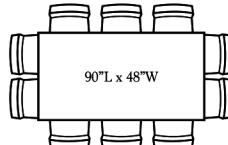

7.5 ft table, 10 chairs
48" width shown (Tight on ends)