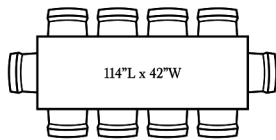

8.5 ft table, 8 chairs
Typical width = 38-42"

8.5 ft table, 10 chairs
(Tight on sides)
Typical width = 38-42"

9 ft table, 8 chairs
Typical width = 38-42"

9 ft table, 10 chairs
Typical width = 38-42"

9.5 ft table, 10 chairs
Typical width = 38-42"