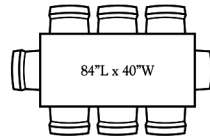

7 ft table, 8 chairs
Typical width = 38-42"