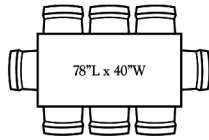

6.5 ft table, 8 chairs
Typical width = 38-42"