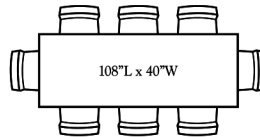

9 ft table, 8 chairs
Typical width = 38-42"