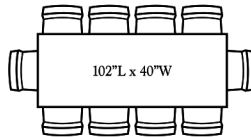

8.5 ft table, 10 chairs
(Tight on sides)
Typical width = 38-42"