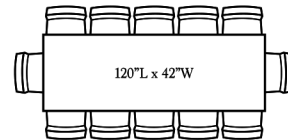

10 ft table, 12 chairs
(Tight on sides)
Typical width = 40-42"

ROUND TABLES