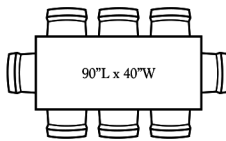

6 ft table, 6 chairs
Typical width = 38-42"

6 ft table, 8 chairs
(Tight on sides)
Typical width = 38-42"

6.5 ft table, 8 chairs
Typical width = 38-42"

7 ft table, 8 chairs
Typical width = 38-42"

7 ft table, 10 chairs
48" width shown (Tight on ends)