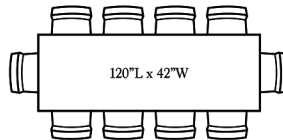

8.5 ft table, 8 chairs
Typical width = 38-42"

8.5 ft table, 10 chairs
(Tight on sides)
Typical width = 38-42"

9 ft table, 8 chairs
Typical width = 38-42"

9 ft table, 10 chairs
Typical width = 38-42"

9.5 ft table, 10 chairs
Typical width = 38-42"