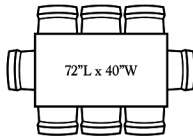

6 ft table, 8 chairs
(Tight on sides)
Typical width = 38-42"