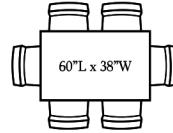

CURTISICO.COM | @CURTISICO ON SOCIAL

RECTANGLE TABLES

4 ft table, 4 chairs
Typical width = 36-40"

4.5 ft table, 4 chairs
Typical width = 36-40"

5 ft table, 6 chairs
Typical width = 36-42"

5.5 ft table, 6 chairs
Typical width = 36-42"