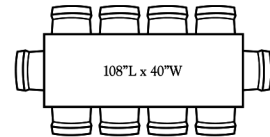

9 ft table, 10 chairs
Typical width = 38-42"