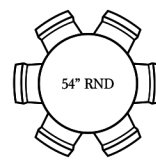

4.5 ft Round table,
6 chairs