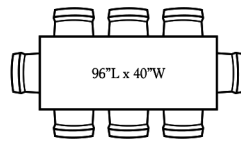

8 ft table, 8 chairs
Typical width = 38-42"