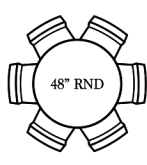

4 ft Round table,
6 chairs (Tight)