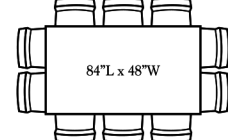

6 ft table, 6 chairs
Typical width = 38-42"

6 ft table, 8 chairs
(Tight on sides)
Typical width = 38-42"

6.5 ft table, 8 chairs
Typical width = 38-42"

7 ft table, 8 chairs
Typical width = 38-42"

7 ft table, 10 chairs
48" width shown (Tight on ends)