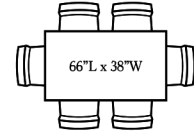

CURTISICO.COM | @CURTISICO ON SOCIAL

RECTANGLE TABLES

4 ft table, 4 chairs
Typical width = 36-40"

4.5 ft table, 4 chairs
Typical width = 36-40"

5 ft table, 6 chairs
Typical width = 36-42"

5.5 ft table, 6 chairs
Typical width = 36-42"