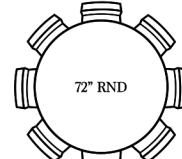

10 ft table, 10 chairs
Typical width = 40-42"

10 ft table, 12 chairs
(Tight on sides)
Typical width = 40-42"

ROUND TABLES

4 ft Round table,
4 chairs

4.5 ft Round table,
4 chairs

5 ft Round table,
6 chairs

5.5 ft Round table,
6 chairs