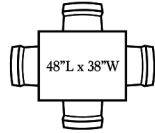

CURTISICO.COM | @CURTISICO ON SOCIAL

RECTANGLE TABLES

4 ft table, 4 chairs
Typical width = 36-40"

4.5 ft table, 4 chairs
Typical width = 36-40"

5 ft table, 6 chairs
Typical width = 36-42"

5.5 ft table, 6 chairs
Typical width = 36-42"