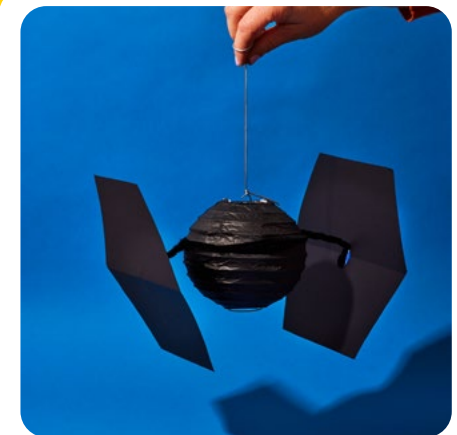

Sensory Play

Licensed Craft

Star Wars R2D2 Lantern

Created for a specific client event with a Star Wars theme.

Star Wars TIE Fighter

Created for a specific client event with a Star Wars theme.

Acrylic Baubles