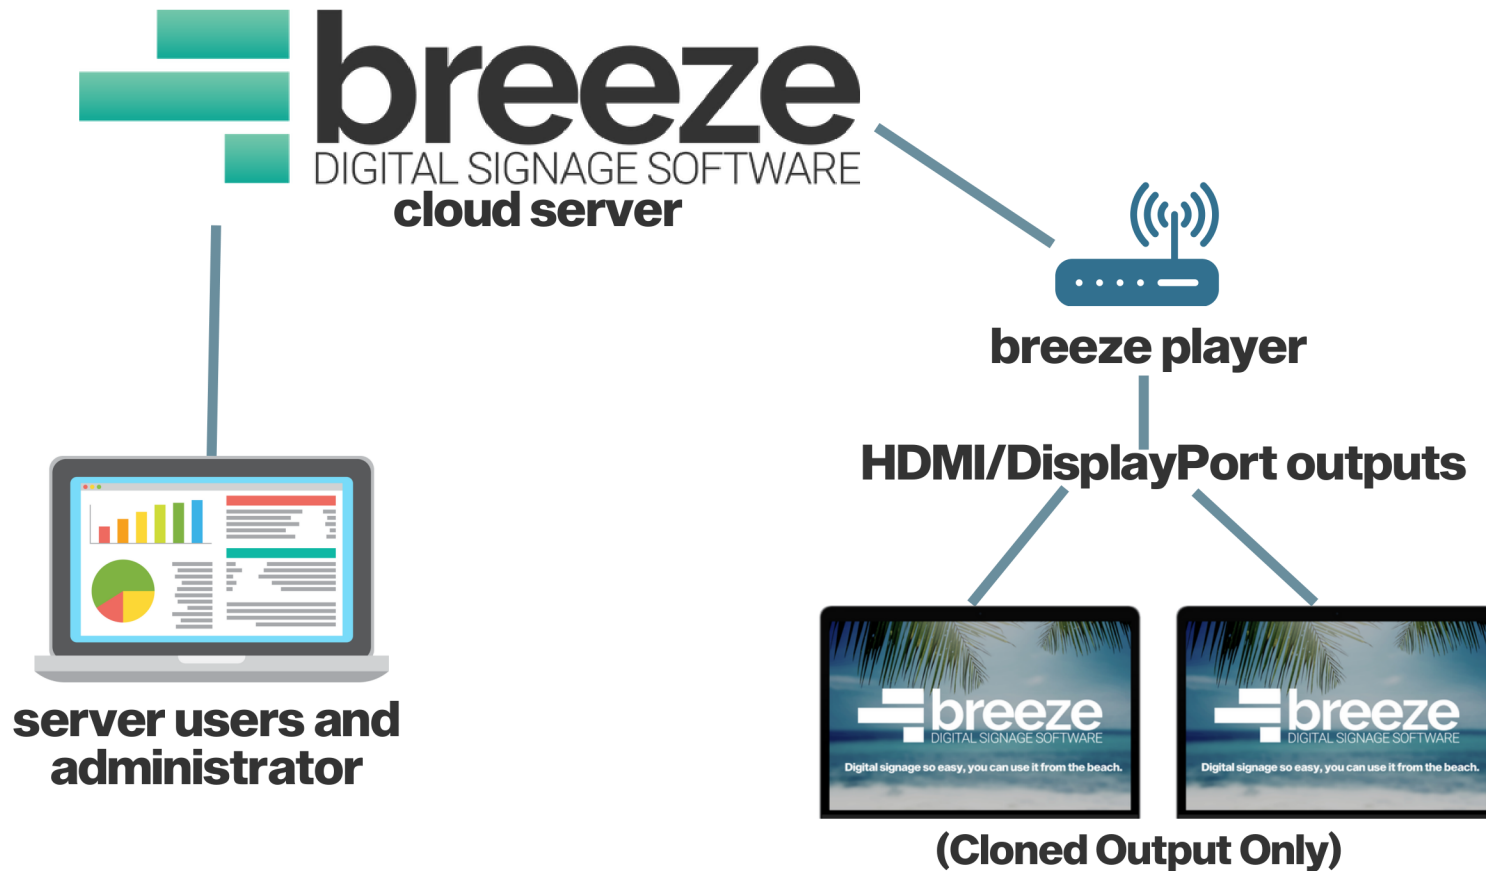

Breeze Digital Signage System System Architecture

The Keywest Technology Difference

player wake/sleep
network commands

display
time on/off
supported

drag and drop
interface

touchscreen
compatible

display rotation
possible

customizable
templates