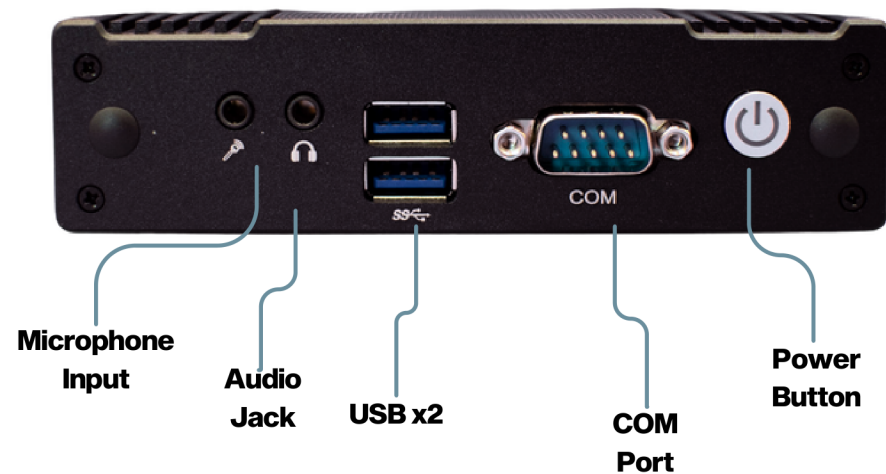

Breeze Digital Signage System

6000-BRZ

Hardware

- Intel® 11th Generation UHD Graphics
- 1 x HDMI 2.0 maximum resolution up to 4096x2160 4K at 60Hz
- 1 x DP 1.2 maximum resolution up to 4096x2160 4K at 60Hz
- Memory: 8G
- Storage: 64GB eMMC Flash internal Storage
- Network Support: 1 x Realtek® RTL8111H Gigabit (10/100/1000 Mb/s) LAN
- 1 x miniPCle (full size) supports 4G-LTE modem w/SIM option
- Wake on LAN
- -WiFi Bands 2.4, 5 GHz , Wi-Fi 5 (802.11ac)
- Processor: Intel® Celeron® N4500 1.1/2.8GHz 2Core 2Threads 4M 6W

IO Interface

- 2 x USB 2.0 Ports
- 2 x USB 3.0 Ports (Front)
- 1 x DP port
- 1 x HDMI port
- 1 x LAN port
- 1 x DC-In Jack port
- 1 x Serial COM port
- 2 x 3.5mm Audio Input/Output Jack (Front)

Mechanical

- Dimensions: 1.33" (H) x 4.96" (W) x 4.33" (D) (34x126x110mm)
- Operating Temperature: 14~ 130°F
- Storage Temperature: -4 ~ 150°F
- Humidity: 8 to 90% (non-condensing)
- Power DC 12V, 2.0A, 24W
- Certification CE / FCC
- Perpetual Hardware Warranty on Player