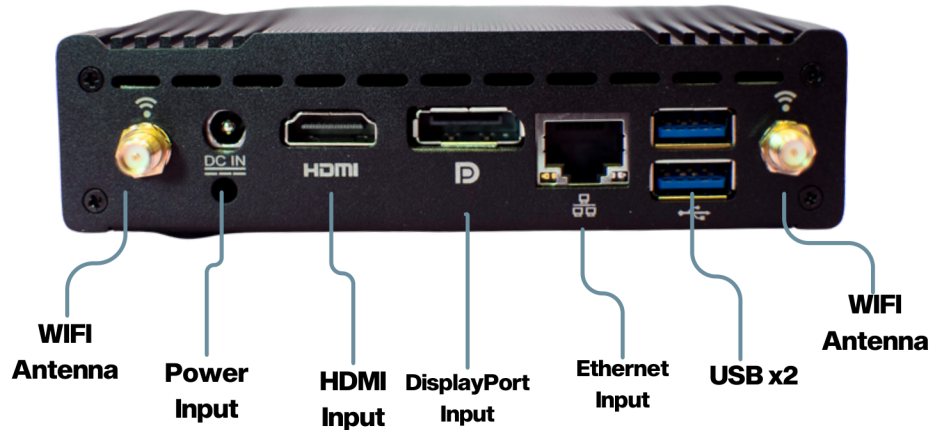

Breeze Digital Signage System

Breeze Digital Signage Media Player: 6000-BRZ

The 6000 Breeze Digital Signage Media Player is a revolutionary way to deliver dynamic signage content using efficient methods and Windows 10™ IoT. Breeze uses HTML5 Powered software that has unbeatable playback reliability and security, with an intuitive and simple user experience.

Breeze Digital Signage Software

Easy to Use and Compatible

Breeze is simple and easy to use, featuring a drag and drop interface, easy file uploading, and smart widgets for a variety of customization features. The best part? Breeze is cloud-based, so it can be updated from anywhere, anytime with an internet connection, with unlimited users. Additionally, Breeze can work with a wide variety of networks, from wired to wifi to cellular, we have you covered.

breeze
DIGITAL SIGNAGE SOFTWARE

Breeze Digital Signage System

6000-BRZ

Hardware

- Intel® 11th Generation UHD Graphics
- 1 x HDMI 2.0 maximum resolution up to 4096x2160 4K at 60Hz
- 1 x DP 1.2 maximum resolution up to 4096x2160 4K at 60Hz
- Memory: 8G
- Storage: 64GB eMMC Flash internal Storage
- Network Support: 1 x Realtek® RTL8111H Gigabit (10/100/1000 Mb/s) LAN
- 1 x miniPCle (full size) supports 4G-LTE modem w/SIM option
- Wake on LAN
- WiFi Bands 2.4, 5 GHz , Wi-Fi 5 (802.11ac)
- Processor: Intel® Celeron® N4500 1.1/2.8GHz 2Core 2Threads 4M 6W

IO Interface

- 2 x USB 2.0 Ports
- 2 x USB 3.0 Ports (Front)
- 1 x DP port
- 1 x HDMI port
- 1 x LAN port
- 1 x DC-In Jack port
- 1 x Serial COM port
- 2 x 3.5mm Audio Input/Output Jack (Front)

Mechanical