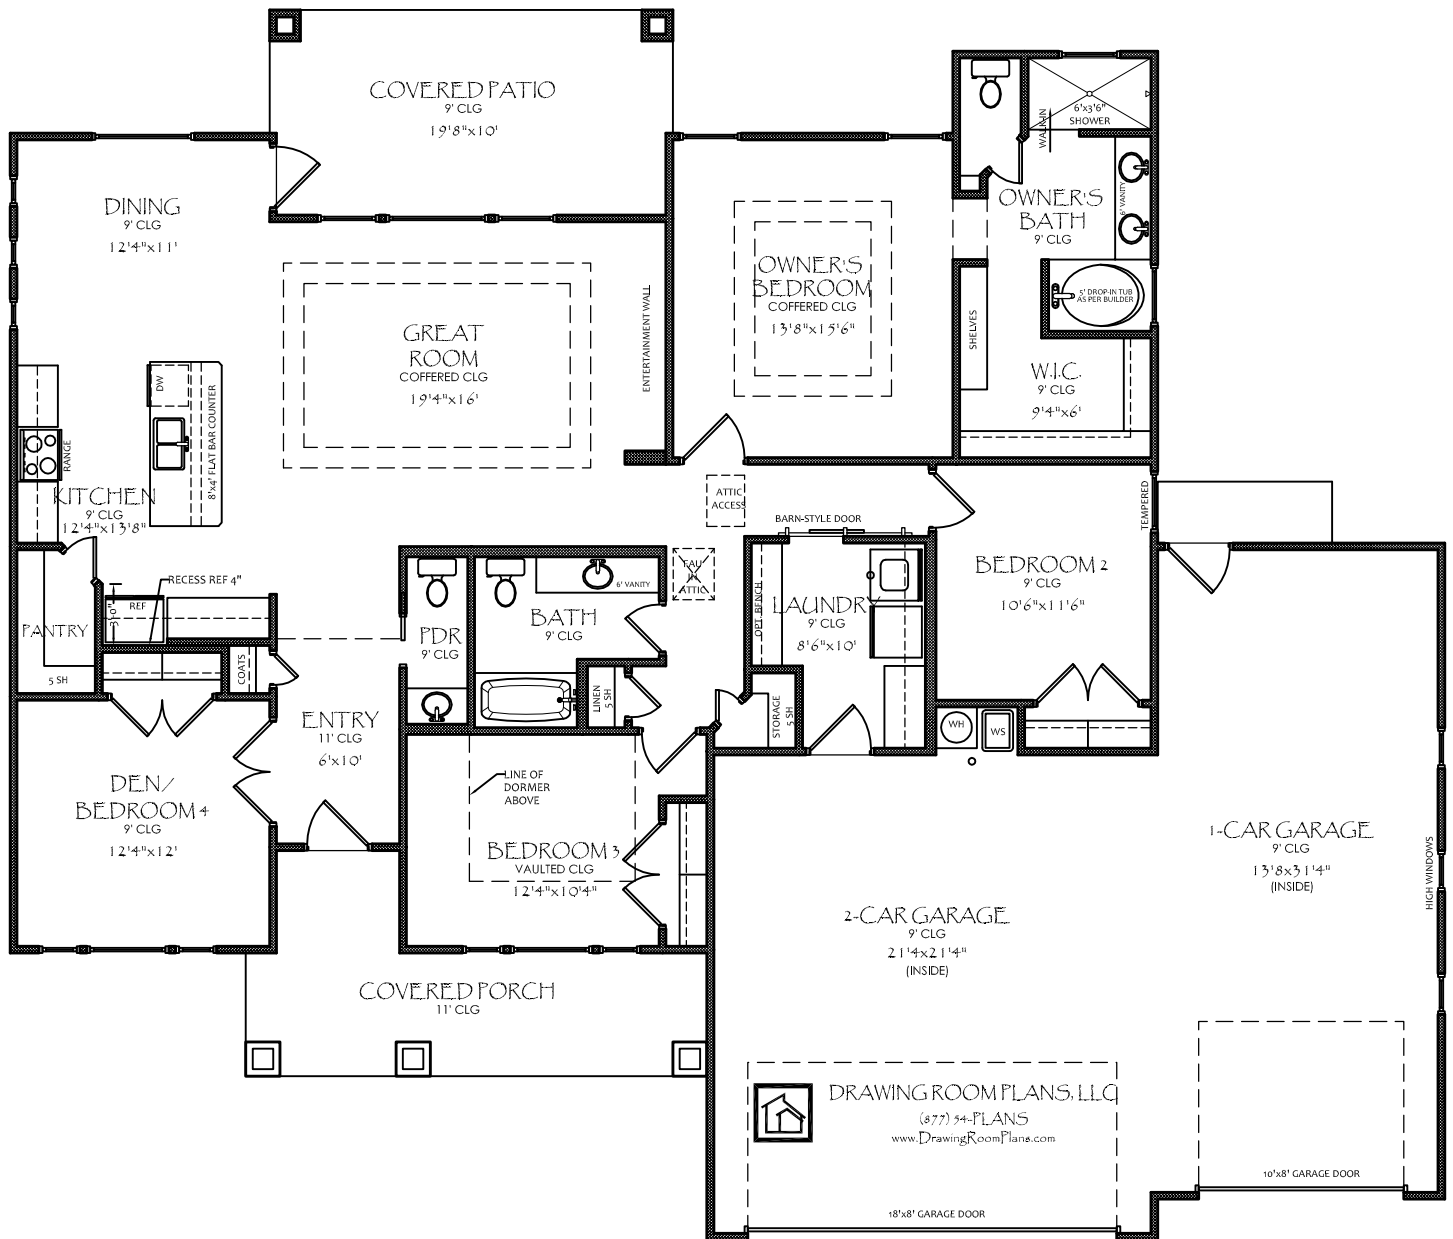

FRONT VIEW

FLOOR PLAN - Lot 3, The Haven

1,955 sq. ft.