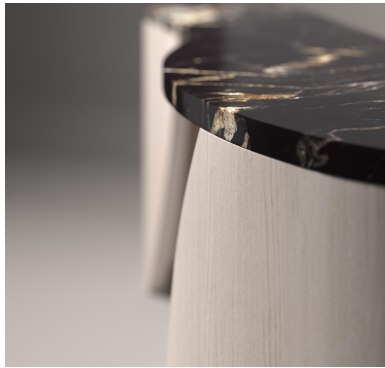

P A R I S I I

CURVES CONSOLE TABLE

*PRODUCT SHOWN MAY NOT DEPICT STANDARD OFFERING

TECHNICAL DRAWINGS

DIMENSIONS

MEASUREMENTS ARE APPROXIMATE

Overall Width: 72"
Overall Height: 29 1/4"
Overall Depth: 18"

Wood: Oak, Teak

Wood Finish:

- Available in all of our Oak Finishes for interior use /see Finishes and Fabrics page

- Available in two teak finishes for outdoor use /see Finishes and Fabrics page

Top - Natural Stone:

- Available in all of our stone finishes /see Finishes and Fabrics page

Parisii Coin: Cast Bronze

scroll for detail

A single gesture of grace, the Curves Console flows in a continuous line of wood and stone. Its sculpted base sweeps gently beneath a matching stone top, both following the same soft radius—an evolution of the Curves Coffee Table's twin forms, now distilled into one fluid piece. The silhouette evokes the natural rhythm of coastal contours, where sand meets tide in effortless motion.

Crafted in a choice of wood and stone combinations, each console is an expression of calm sophistication—its tactile surfaces and sun-washed finishes capturing the ease of a coastal morning.

Offered in Marble Crema Brushed top and base pairings, from beach-inspired tones to rich, hand-rubbed stains, the Curves Console can also be tailored in custom dimensions and finishes. Whether standing alone in an entry or layered within a larger composition, it embodies the quiet luxury and sculptural clarity that define the PARISII collection.