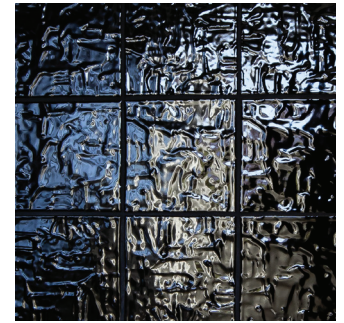

Gesso

STUDIO JBC

ARTISAN TILE COLLECTION FOR WALLS & CEILINGS

1. PATTERN

2. LAYOUT SUGGESTIONS

AVAILABLE IN:
BREATHLESS SONJOURN FLAT

SPECIFICATIONS

TILE DIMENSIONS:

6" x 6" nominal size

PATTERN VARIATION:

4 different molds make up the tile repeat.
(the mix of molds is random within each box)

THICKNESS:

8mm

TILE CONSTRUCTION:

Non-rectified Spanish ceramic tile.
Tiles edges intentionally will not be perfectly straight.