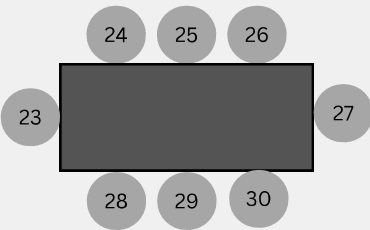

Lounge /Gift Area

32 Guests
4 tables of 8
(each table is 1 - 6' tables)

30 GUESTS

FOOD FOOD

2 extra tables

30 Guests
3 tables of 10
(each table is 2 - 6' tables)

Kitchenette

WALL

Lounge /Gift Area

FOOD FOOD

4 extra tables

30 Guests
1 table of 20
(table is 2 - 6' tables)
2 tables of 8
(table is 1 - 6' tables)

Kitchenette

WALL

Lounge / Gift Area

30 Guests
5 tables of 6
(each table is 1 - 6' tables)

Lounge / Gift Area

Kitchenette

WALL

30 Guests
5 tables of 6
(each table is 1 - 6' tables)

FOOD FOOD

3 extra tables

Kitchenette

WALL

Lounge / Gift Area

20 GUESTS

20 Guests
1 tables of 20
(each table is 3 - 6' tables)

Kitchenette

WALL

Lounge / Gift Area

Kitchenette

WALL