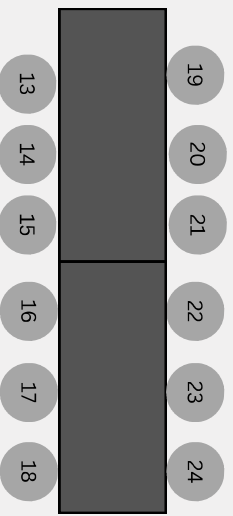

COLLECTIVE
seating options

40 GUESTS

FOOD

FOOD

40 Guests
4 tables of 10
(each table is 2 - 6' tables)

Kitchenette

WALL

Lounge /Gift Area

FOOD FOOD

2 extra tables

40 Guests
2 tables of 20
(each table is 3 - 6' tables)

Kitchenette

WALL

Lounge / Gift Area

40 Guests
5 tables of 8
(each table is 1 - 6' tables)

Kitchenette

WALL

Lounge / Gift Area

36 GUESTS

36 Guests
3 tables of 12
(table is 2 - 6' tables)

Lounge / Gift Area

Kitchenette

WALL

36 Guests
3 tables of 12
(table is 2 - 6' tables)

Lounge / Gift Area

WALL

Kitchenette

2 extra tables

FOOD

FOOD

35 GUESTS

35 Guests
5 tables of 7
(each table is 1 - 6' tables)