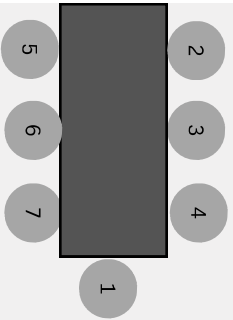

FOOD FOOD

2 extra tables

40 Guests
2 tables of 20
(each table is 3 - 6' tables)

Kitchenette

WALL

Lounge / Gift Area

40 Guests
5 tables of 8
(each table is 1 - 6' tables)

Kitchenette

WALL

Lounge / Gift Area

36 GUESTS

36 Guests
3 tables of 12
(table is 2 - 6' tables)

Lounge / Gift Area

Kitchenette

WALL

36 Guests
3 tables of 12
(table is 2 - 6' tables)

Lounge / Gift Area

WALL

Kitchenette

2 extra tables

FOOD

FOOD

35 GUESTS

35 Guests
5 tables of 7
(each table is 1 - 6' tables)

Lounge / Gift Area

Kitchenette

WALL

32 GUESTS

FOOD FOOD

32 Guests
2 tables of 16
(each table is 4 - 6' tables)

Kitchenette

WALL