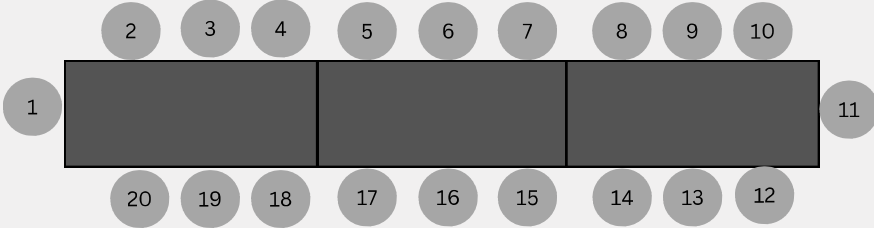

COLLECTIVE
seating options

40 GUESTS

FOOD

FOOD

40 Guests
4 tables of 10
(each table is 2 - 6' tables)

Kitchenette

WALL

Lounge /Gift Area

FOOD FOOD

2 extra tables

40 Guests
2 tables of 20
(each table is 3 - 6' tables)

Kitchenette

WALL

Lounge / Gift Area

40 Guests
5 tables of 8
(each table is 1 - 6' tables)

Kitchenette

WALL

Lounge / Gift Area

36 GUESTS

36 Guests
3 tables of 12
(table is 2 - 6' tables)

Lounge / Gift Area

Kitchenette

WALL

36 Guests
3 tables of 12
(table is 2 - 6' tables)

Lounge / Gift Area

Kitchenette

WALL

32 GUESTS

FOOD FOOD

32 Guests
2 tables of 16
(each table is 4 - 6' tables)

Kitchenette

WALL