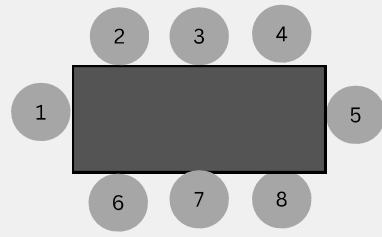

COLLECTIVE
seating options

40 GUESTS

FOOD

FOOD

40 Guests
4 tables of 10
(each table is 2 - 6' tables)

Kitchenette

WALL

Lounge /Gift Area

FOOD FOOD

2 extra tables

40 Guests
2 tables of 20
(each table is 3 - 6' tables)

Kitchenette

WALL

Lounge / Gift Area

40 Guests
5 tables of 8
(each table is 1 - 6' tables)

Kitchenette

WALL

Lounge / Gift Area

36 GUESTS

36 Guests
3 tables of 12
(table is 2 - 6' tables)

Lounge / Gift Area

Kitchenette

WALL

36 Guests
3 tables of 12
(table is 2 - 6' tables)