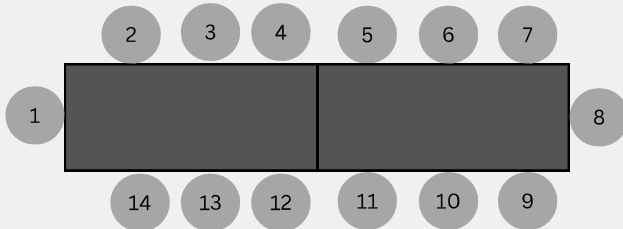

Lounge / Gift Area

Kitchenette

WALL

32 GUESTS

FOOD FOOD

32 Guests
2 tables of 16
(each table is 4 - 6' tables)

Kitchenette

WALL

Lounge /Gift Area

32 Guests
4 tables of 8
(each table is 1 - 6' tables)

30 GUESTS

FOOD FOOD

2 extra tables

30 Guests
3 tables of 10
(each table is 2 - 6' tables)

Kitchenette

WALL

Lounge /Gift Area

FOOD FOOD

4 extra tables

30 Guests
1 table of 20
(table is 2 - 6' tables)
2 tables of 8
(table is 1 - 6' tables)

Kitchenette

WALL

Lounge / Gift Area

30 Guests
5 tables of 6
(each table is 1 - 6' tables)