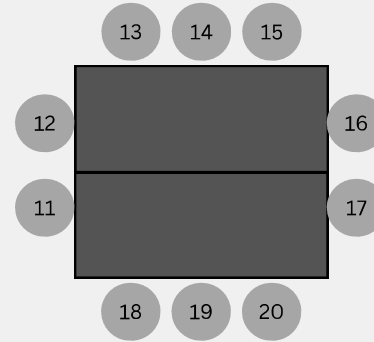

COLLECTIVE
seating options

40 GUESTS

FOOD

FOOD

40 Guests
4 tables of 10
(each table is 2 - 6' tables)

Kitchenette

WALL

Lounge /Gift Area

FOOD FOOD

2 extra tables

40 Guests
2 tables of 20
(each table is 3 - 6' tables)

Kitchenette

WALL

Lounge / Gift Area

40 Guests
5 tables of 8
(each table is 1 - 6' tables)

Kitchenette

WALL

Lounge / Gift Area

36 GUESTS

36 Guests
3 tables of 12
(table is 2 - 6' tables)

Lounge / Gift Area

Kitchenette

WALL

36 Guests
3 tables of 12
(table is 2 - 6' tables)

Lounge / Gift Area

20 GUESTS

20 Guests
1 tables of 20
(each table is 3 - 6' tables)

Kitchenette

WALL

Lounge / Gift Area

Kitchenette

WALL