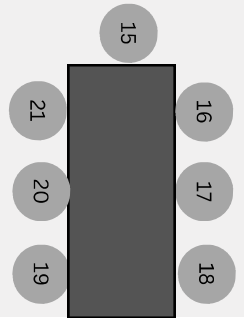

FOOD FOOD

2 extra tables

40 Guests
2 tables of 20
(each table is 3 - 6' tables)

Kitchenette

WALL

Lounge / Gift Area

40 Guests
5 tables of 8
(each table is 1 - 6' tables)

Kitchenette

WALL

Lounge / Gift Area

36 GUESTS

36 Guests
3 tables of 12
(table is 2 - 6' tables)

Lounge / Gift Area

Kitchenette

WALL

36 Guests
3 tables of 12
(table is 2 - 6' tables)

Lounge / Gift Area

WALL

Kitchenette

2 extra tables

FOOD

FOOD

35 GUESTS

35 Guests
5 tables of 7
(each table is 1 - 6' tables)

Lounge / Gift Area

Kitchenette

WALL

32 GUESTS

FOOD FOOD

32 Guests
2 tables of 16
(each table is 4 - 6' tables)

Kitchenette

WALL