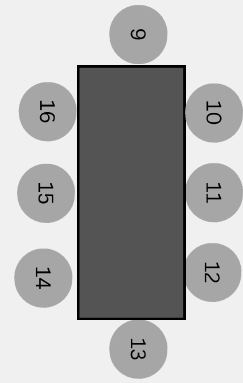

WALL

Lounge / Gift Area

36 GUESTS

36 Guests
3 tables of 12
(table is 2 - 6' tables)

Lounge / Gift Area

Kitchenette

WALL

36 Guests
3 tables of 12
(table is 2 - 6' tables)

Lounge / Gift Area

WALL

Kitchenette

2 extra tables

FOOD

FOOD

35 GUESTS

35 Guests
5 tables of 7
(each table is 1 - 6' tables)

Lounge / Gift Area

Kitchenette

WALL

32 GUESTS

FOOD FOOD

32 Guests
2 tables of 16
(each table is 4 - 6' tables)

Kitchenette

WALL

Lounge /Gift Area

32 Guests
4 tables of 8
(each table is 1 - 6' tables)

30 GUESTS

FOOD FOOD

2 extra tables

30 Guests
3 tables of 10
(each table is 2 - 6' tables)

Kitchenette

WALL