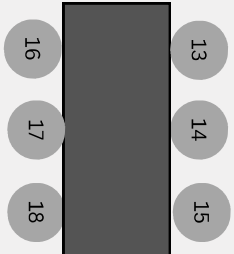

Lounge /Gift Area

FOOD FOOD

4 extra tables

30 Guests
1 table of 20
(table is 2 - 6' tables)
2 tables of 8
(table is 1 - 6' tables)

Kitchenette

WALL

Lounge / Gift Area

30 Guests
5 tables of 6
(each table is 1 - 6' tables)

Lounge / Gift Area

Kitchenette

WALL

30 Guests
5 tables of 6
(each table is 1 - 6' tables)

FOOD FOOD

3 extra tables

Kitchenette

WALL

Lounge / Gift Area

20 GUESTS

20 Guests
1 tables of 20
(each table is 3 - 6' tables)

Kitchenette

WALL

Lounge / Gift Area

Kitchenette

WALL