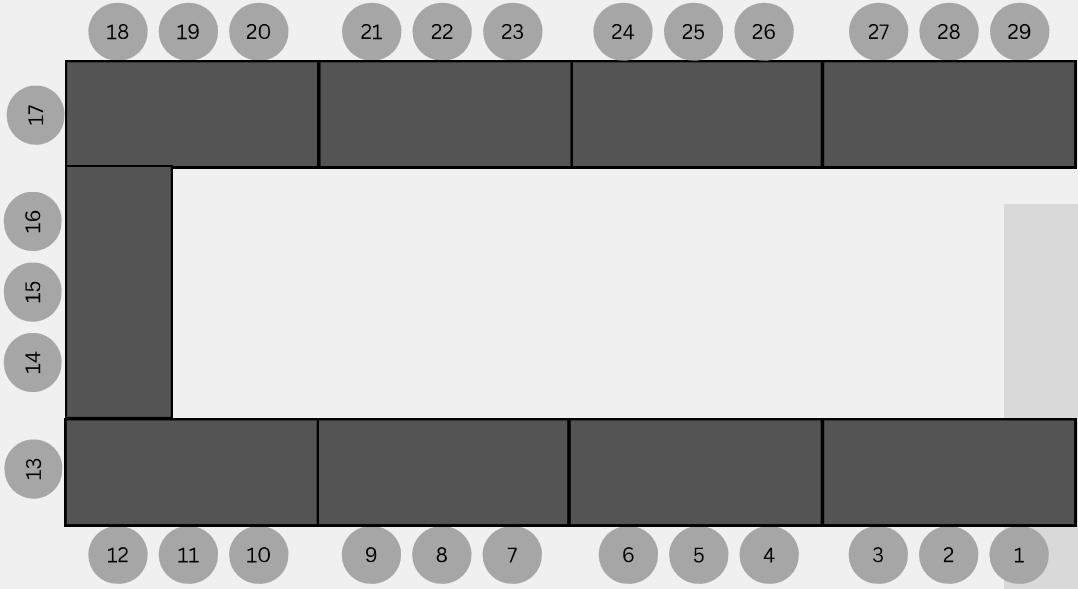

Lounge / Gift Area

20 GUESTS

20 Guests
1 tables of 20
(each table is 3 - 6' tables)

Kitchenette

WALL

Lounge / Gift Area

Kitchenette

WALL

20 Guests
2 tables of 10
(each table is 2 - 6' tables)

SPECIAL EVENTS

Teaching U-Shape 29 Guests

FOOD

Kitchenette

WALL

Lounge

Teaching U-Shape 23 Guests