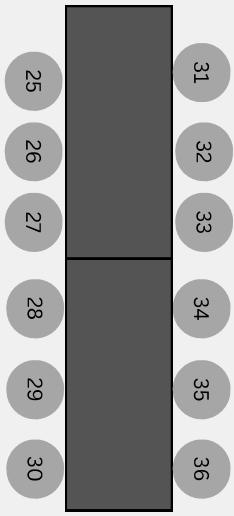

COLLECTIVE
seating options

40 GUESTS

FOOD

FOOD

40 Guests
4 tables of 10
(each table is 2 - 6' tables)

Kitchenette

WALL

Lounge /Gift Area

FOOD FOOD

2 extra tables

40 Guests
2 tables of 20
(each table is 3 - 6' tables)

Kitchenette

WALL

Lounge / Gift Area

40 Guests
5 tables of 8
(each table is 1 - 6' tables)

Kitchenette

WALL

Lounge / Gift Area

36 GUESTS

36 Guests
3 tables of 12
(table is 2 - 6' tables)

Lounge / Gift Area

Kitchenette

WALL

36 Guests
3 tables of 12
(table is 2 - 6' tables)

Lounge / Gift Area

WALL

Kitchenette

2 extra tables

FOOD

FOOD

35 GUESTS

35 Guests
5 tables of 7
(each table is 1 - 6' tables)