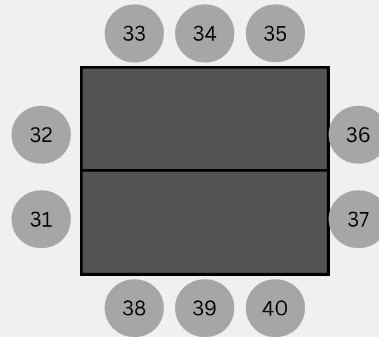

COLLECTIVE
seating options

40 GUESTS

FOOD

FOOD

40 Guests
4 tables of 10
(each table is 2 - 6' tables)

Kitchenette

WALL

Lounge /Gift Area

FOOD FOOD

2 extra tables

40 Guests
2 tables of 20
(each table is 3 - 6' tables)

Kitchenette

WALL

Lounge / Gift Area

40 Guests
5 tables of 8
(each table is 1 - 6' tables)

Kitchenette

WALL

Lounge / Gift Area

36 GUESTS

36 Guests
3 tables of 12
(table is 2 - 6' tables)

Lounge / Gift Area

Kitchenette

WALL

36 Guests
3 tables of 12
(table is 2 - 6' tables)

Lounge / Gift Area

20 GUESTS

20 Guests
1 tables of 20
(each table is 3 - 6' tables)

Kitchenette

WALL

Lounge / Gift Area

Kitchenette

WALL