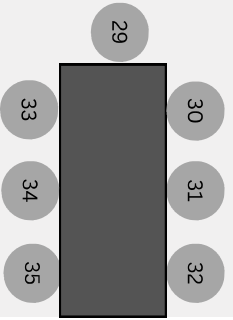

FOOD FOOD

2 extra tables

40 Guests
2 tables of 20
(each table is 3 - 6' tables)

Kitchenette

WALL

Lounge / Gift Area

40 Guests
5 tables of 8
(each table is 1 - 6' tables)

Kitchenette

WALL

Lounge / Gift Area

36 GUESTS

36 Guests
3 tables of 12
(table is 2 - 6' tables)

Lounge / Gift Area

Kitchenette

WALL

36 Guests
3 tables of 12
(table is 2 - 6' tables)

Lounge / Gift Area

WALL

Kitchenette

2 extra tables

FOOD

FOOD

35 GUESTS

35 Guests
5 tables of 7
(each table is 1 - 6' tables)

Lounge / Gift Area

Kitchenette

WALL

32 GUESTS

FOOD FOOD

32 Guests
2 tables of 16
(each table is 4 - 6' tables)

Kitchenette

WALL