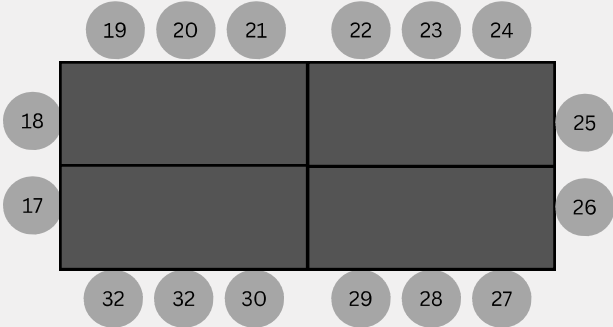

WALL

Lounge / Gift Area

36 GUESTS

36 Guests
3 tables of 12
(table is 2 - 6' tables)

Lounge / Gift Area

Kitchenette

WALL

36 Guests
3 tables of 12
(table is 2 - 6' tables)

Lounge / Gift Area

WALL

Kitchenette

2 extra tables

FOOD

FOOD

35 GUESTS

35 Guests
5 tables of 7
(each table is 1 - 6' tables)

Lounge / Gift Area

Kitchenette

WALL

32 GUESTS

FOOD FOOD

32 Guests
2 tables of 16
(each table is 4 - 6' tables)

Kitchenette

WALL

Lounge /Gift Area

32 Guests
4 tables of 8
(each table is 1 - 6' tables)

30 GUESTS

FOOD FOOD

2 extra tables

30 Guests
3 tables of 10
(each table is 2 - 6' tables)

Kitchenette

WALL