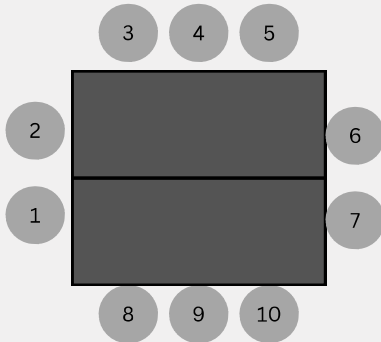

Lounge / Gift Area

Kitchenette

WALL

32 GUESTS

FOOD FOOD

32 Guests
2 tables of 16
(each table is 4 - 6' tables)

Kitchenette

WALL

Lounge /Gift Area

32 Guests
4 tables of 8
(each table is 1 - 6' tables)

30 GUESTS

FOOD FOOD

2 extra tables

30 Guests
3 tables of 10
(each table is 2 - 6' tables)

Kitchenette

WALL

Lounge /Gift Area

FOOD FOOD

4 extra tables

30 Guests
1 table of 20
(table is 2 - 6' tables)
2 tables of 8
(table is 1 - 6' tables)

Kitchenette

WALL

Lounge / Gift Area

30 Guests
5 tables of 6
(each table is 1 - 6' tables)

Lounge / Gift Area

Kitchenette

WALL

30 Guests
5 tables of 6
(each table is 1 - 6' tables)

FOOD FOOD

3 extra tables

Kitchenette

WALL