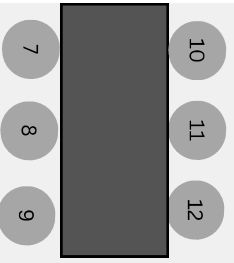

Lounge /Gift Area

32 Guests
4 tables of 8
(each table is 1 - 6' tables)

30 GUESTS

FOOD FOOD

2 extra tables

30 Guests
3 tables of 10
(each table is 2 - 6' tables)

Kitchenette

WALL

Lounge /Gift Area

FOOD FOOD

4 extra tables

30 Guests
1 table of 20
(table is 2 - 6' tables)
2 tables of 8
(table is 1 - 6' tables)

Kitchenette

WALL

Lounge / Gift Area

30 Guests
5 tables of 6
(each table is 1 - 6' tables)

Lounge / Gift Area

Kitchenette

WALL

30 Guests
5 tables of 6
(each table is 1 - 6' tables)

FOOD FOOD

3 extra tables

Kitchenette

WALL

Lounge / Gift Area

20 GUESTS

20 Guests
1 tables of 20
(each table is 3 - 6' tables)

Kitchenette

WALL

Lounge / Gift Area

Kitchenette

WALL