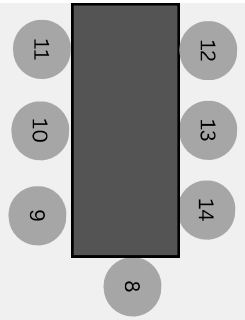

FOOD FOOD

2 extra tables

40 Guests
2 tables of 20
(each table is 3 - 6' tables)

Kitchenette

WALL

Lounge / Gift Area

40 Guests
5 tables of 8
(each table is 1 - 6' tables)

Kitchenette

WALL

Lounge / Gift Area

36 GUESTS

36 Guests
3 tables of 12
(table is 2 - 6' tables)

Lounge / Gift Area

Kitchenette

WALL

36 Guests
3 tables of 12
(table is 2 - 6' tables)

Lounge / Gift Area

WALL

Kitchenette

2 extra tables

FOOD

FOOD

35 GUESTS

35 Guests
5 tables of 7
(each table is 1 - 6' tables)

Lounge / Gift Area

Kitchenette

WALL

32 GUESTS

FOOD FOOD

32 Guests
2 tables of 16
(each table is 4 - 6' tables)

Kitchenette

WALL