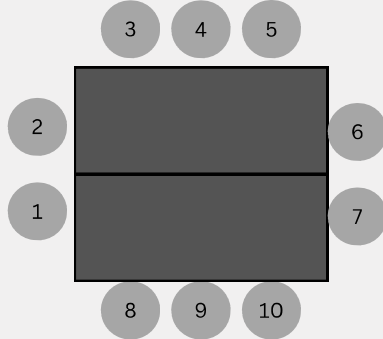

Lounge /Gift Area

FOOD FOOD

4 extra tables

30 Guests
1 table of 20
(table is 2 - 6' tables)
2 tables of 8
(table is 1 - 6' tables)

Kitchenette

WALL

Lounge / Gift Area

30 Guests
5 tables of 6
(each table is 1 - 6' tables)

Lounge / Gift Area

Kitchenette

WALL

30 Guests
5 tables of 6
(each table is 1 - 6' tables)

FOOD FOOD

3 extra tables

Kitchenette

WALL

Lounge / Gift Area

20 GUESTS

20 Guests
1 tables of 20
(each table is 3 - 6' tables)

Kitchenette

WALL

Lounge / Gift Area

Kitchenette

WALL