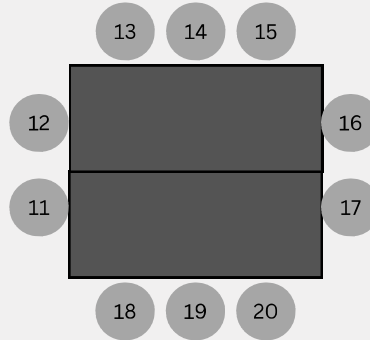

Lounge /Gift Area

FOOD FOOD

4 extra tables

30 Guests
1 table of 20
(table is 2 - 6' tables)
2 tables of 8
(table is 1 - 6' tables)

Kitchenette

WALL

Lounge / Gift Area

30 Guests
5 tables of 6
(each table is 1 - 6' tables)

Lounge / Gift Area

Kitchenette

WALL

30 Guests
5 tables of 6
(each table is 1 - 6' tables)

FOOD FOOD

3 extra tables

Kitchenette

WALL

Lounge / Gift Area

20 GUESTS

20 Guests
1 tables of 20
(each table is 3 - 6' tables)

Kitchenette

WALL

Lounge / Gift Area

Kitchenette

WALL

20 Guests
2 tables of 10
(each table is 2 - 6' tables)

SPECIAL EVENTS

Teaching U-Shape 29 Guests

FOOD

Kitchenette

WALL

Lounge

Teaching U-Shape 23 Guests