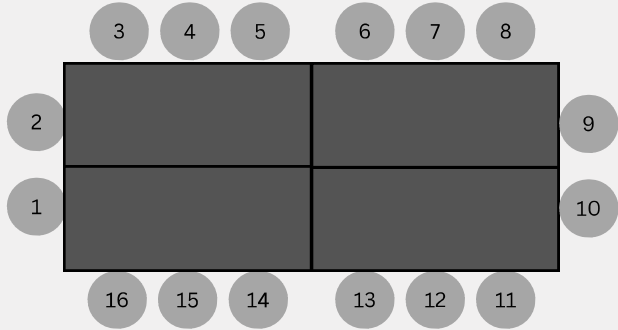

WALL

Lounge / Gift Area

36 GUESTS

36 Guests
3 tables of 12
(table is 2 - 6' tables)

Lounge / Gift Area

Kitchenette

WALL

36 Guests
3 tables of 12
(table is 2 - 6' tables)

Lounge / Gift Area

WALL

Kitchenette

2 extra tables

FOOD

FOOD

35 GUESTS

35 Guests
5 tables of 7
(each table is 1 - 6' tables)

Lounge / Gift Area

Kitchenette

WALL

32 GUESTS

FOOD FOOD

32 Guests
2 tables of 16
(each table is 4 - 6' tables)

Kitchenette

WALL

Lounge /Gift Area

32 Guests
4 tables of 8
(each table is 1 - 6' tables)

30 GUESTS

FOOD FOOD

2 extra tables

30 Guests
3 tables of 10
(each table is 2 - 6' tables)

Kitchenette

WALL