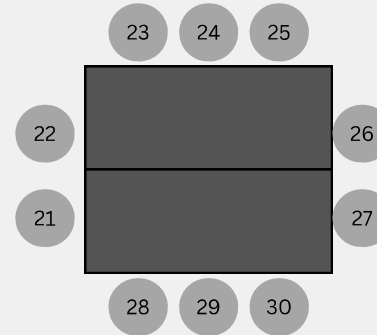

COLLECTIVE
seating options

40 GUESTS

FOOD

FOOD

40 Guests
4 tables of 10
(each table is 2 - 6' tables)

Kitchenette

WALL

Lounge /Gift Area

FOOD FOOD

2 extra tables

40 Guests
2 tables of 20
(each table is 3 - 6' tables)

Kitchenette

WALL

Lounge / Gift Area

40 Guests
5 tables of 8
(each table is 1 - 6' tables)

Kitchenette

WALL

Lounge / Gift Area

36 GUESTS

36 Guests
3 tables of 12
(table is 2 - 6' tables)

Lounge / Gift Area

Kitchenette

WALL

36 Guests
3 tables of 12
(table is 2 - 6' tables)

Lounge / Gift Area

20 GUESTS

20 Guests
1 tables of 20
(each table is 3 - 6' tables)

Kitchenette

WALL

Lounge / Gift Area

Kitchenette

WALL