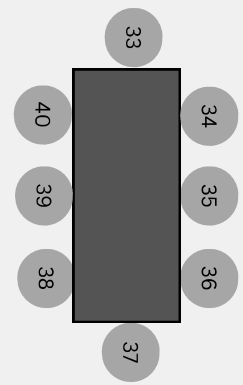

COLLECTIVE
seating options

40 GUESTS

FOOD

FOOD

40 Guests
4 tables of 10
(each table is 2 - 6' tables)

Kitchenette

WALL

Lounge /Gift Area

FOOD FOOD

2 extra tables

40 Guests
2 tables of 20
(each table is 3 - 6' tables)

Kitchenette

WALL

Lounge / Gift Area

40 Guests
5 tables of 8
(each table is 1 - 6' tables)

Kitchenette

WALL

Lounge / Gift Area

36 GUESTS

36 Guests
3 tables of 12
(table is 2 - 6' tables)

Lounge / Gift Area

Kitchenette

WALL

36 Guests
3 tables of 12
(table is 2 - 6' tables)

Lounge / Gift Area

WALL

Kitchenette

2 extra tables

FOOD

FOOD

35 GUESTS

35 Guests
5 tables of 7
(each table is 1 - 6' tables)