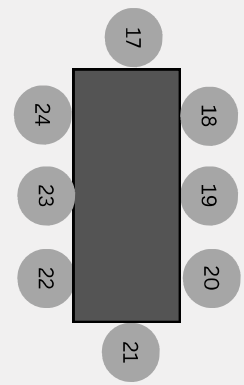

COLLECTIVE
seating options

40 GUESTS

FOOD

FOOD

40 Guests
4 tables of 10
(each table is 2 - 6' tables)

Kitchenette

WALL

Lounge /Gift Area

FOOD FOOD

2 extra tables

40 Guests
2 tables of 20
(each table is 3 - 6' tables)

Kitchenette

WALL

Lounge / Gift Area

40 Guests
5 tables of 8
(each table is 1 - 6' tables)

Kitchenette

WALL

Lounge / Gift Area

36 GUESTS

36 Guests
3 tables of 12
(table is 2 - 6' tables)

Lounge / Gift Area

Kitchenette

WALL

36 Guests
3 tables of 12
(table is 2 - 6' tables)

Lounge / Gift Area

WALL

Kitchenette

2 extra tables

FOOD

FOOD

35 GUESTS

35 Guests
5 tables of 7
(each table is 1 - 6' tables)