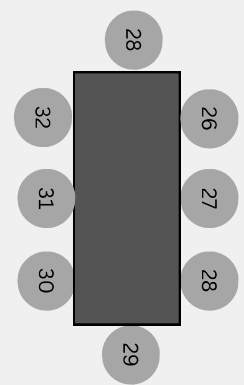

COLLECTIVE
seating options

40 GUESTS

FOOD

FOOD

40 Guests
4 tables of 10
(each table is 2 - 6' tables)

Kitchenette

WALL

Lounge /Gift Area

FOOD FOOD

2 extra tables

40 Guests
2 tables of 20
(each table is 3 - 6' tables)

Kitchenette

WALL

Lounge / Gift Area

40 Guests
5 tables of 8
(each table is 1 - 6' tables)

Kitchenette

WALL

Lounge / Gift Area

36 GUESTS

36 Guests
3 tables of 12
(table is 2 - 6' tables)

Lounge / Gift Area

Kitchenette

WALL

36 Guests
3 tables of 12
(table is 2 - 6' tables)

Lounge / Gift Area

WALL

Kitchenette

2 extra tables

FOOD

FOOD

35 GUESTS

35 Guests
5 tables of 7
(each table is 1 - 6' tables)