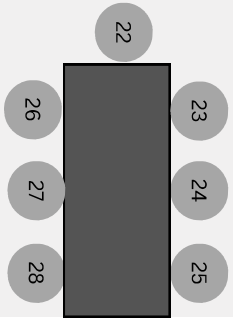

FOOD FOOD

2 extra tables

40 Guests
2 tables of 20
(each table is 3 - 6' tables)

Kitchenette

WALL

Lounge / Gift Area

40 Guests
5 tables of 8
(each table is 1 - 6' tables)

Kitchenette

WALL

Lounge / Gift Area

36 GUESTS

36 Guests
3 tables of 12
(table is 2 - 6' tables)

Lounge / Gift Area

Kitchenette

WALL

36 Guests
3 tables of 12
(table is 2 - 6' tables)

Lounge / Gift Area

WALL

Kitchenette

2 extra tables

FOOD

FOOD

35 GUESTS

35 Guests
5 tables of 7
(each table is 1 - 6' tables)

Lounge / Gift Area

Kitchenette

WALL

32 GUESTS

FOOD FOOD

32 Guests
2 tables of 16
(each table is 4 - 6' tables)

Kitchenette

WALL