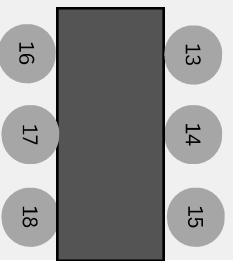

Lounge /Gift Area

32 Guests
4 tables of 8
(each table is 1 - 6' tables)

30 GUESTS

FOOD FOOD

2 extra tables

30 Guests
3 tables of 10
(each table is 2 - 6' tables)

Kitchenette

WALL

Lounge /Gift Area

FOOD FOOD

4 extra tables

30 Guests
1 table of 20
(table is 2 - 6' tables)
2 tables of 8
(table is 1 - 6' tables)

Kitchenette

WALL

Lounge / Gift Area

30 Guests
5 tables of 6
(each table is 1 - 6' tables)

Lounge / Gift Area

Kitchenette

WALL

30 Guests
5 tables of 6
(each table is 1 - 6' tables)

FOOD FOOD

3 extra tables

Kitchenette

WALL

Lounge / Gift Area

20 GUESTS

20 Guests
1 tables of 20
(each table is 3 - 6' tables)

Kitchenette

WALL

Lounge / Gift Area

Kitchenette

WALL