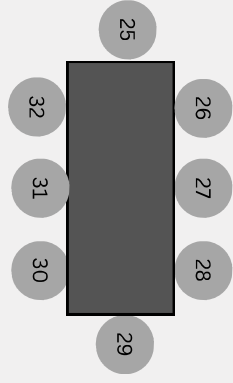

WALL

Lounge / Gift Area

36 GUESTS

36 Guests
3 tables of 12
(table is 2 - 6' tables)

Lounge / Gift Area

Kitchenette

WALL

36 Guests
3 tables of 12
(table is 2 - 6' tables)

Lounge / Gift Area

WALL

Kitchenette

2 extra tables

FOOD

FOOD

35 GUESTS

35 Guests
5 tables of 7
(each table is 1 - 6' tables)

Lounge / Gift Area

Kitchenette

WALL

32 GUESTS

FOOD FOOD

32 Guests
2 tables of 16
(each table is 4 - 6' tables)

Kitchenette

WALL

Lounge /Gift Area

32 Guests
4 tables of 8
(each table is 1 - 6' tables)

30 GUESTS

FOOD FOOD

2 extra tables

30 Guests
3 tables of 10
(each table is 2 - 6' tables)

Kitchenette

WALL