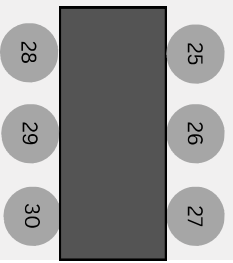

Lounge /Gift Area

32 Guests
4 tables of 8
(each table is 1 - 6' tables)

30 GUESTS

FOOD FOOD

2 extra tables

30 Guests
3 tables of 10
(each table is 2 - 6' tables)

Kitchenette

WALL

Lounge /Gift Area

FOOD FOOD

4 extra tables

30 Guests
1 table of 20
(table is 2 - 6' tables)
2 tables of 8
(table is 1 - 6' tables)

Kitchenette

WALL

Lounge / Gift Area

30 Guests
5 tables of 6
(each table is 1 - 6' tables)

Lounge / Gift Area

Kitchenette

WALL

30 Guests
5 tables of 6
(each table is 1 - 6' tables)

FOOD FOOD

3 extra tables

Kitchenette

WALL

Lounge / Gift Area

20 GUESTS

20 Guests
1 tables of 20
(each table is 3 - 6' tables)

Kitchenette

WALL

Lounge / Gift Area

Kitchenette

WALL