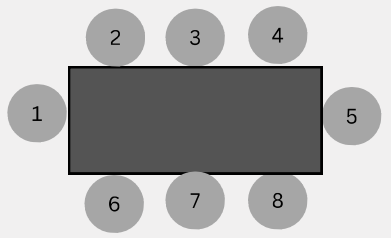

WALL

Lounge / Gift Area

36 GUESTS

36 Guests
3 tables of 12
(table is 2 - 6' tables)

Lounge / Gift Area

Kitchenette

WALL

36 Guests
3 tables of 12
(table is 2 - 6' tables)

Lounge / Gift Area

WALL

Kitchenette

2 extra tables

FOOD

FOOD

35 GUESTS

35 Guests
5 tables of 7
(each table is 1 - 6' tables)

Lounge / Gift Area

Kitchenette

WALL

32 GUESTS

FOOD FOOD

32 Guests
2 tables of 16
(each table is 4 - 6' tables)

Kitchenette

WALL

Lounge /Gift Area

32 Guests
4 tables of 8
(each table is 1 - 6' tables)

30 GUESTS

FOOD FOOD

2 extra tables

30 Guests
3 tables of 10
(each table is 2 - 6' tables)

Kitchenette

WALL