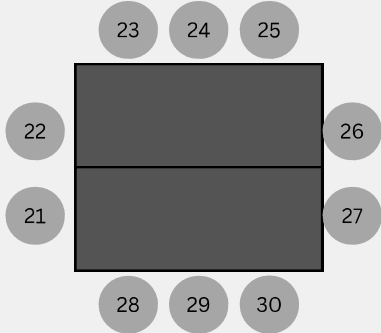

Lounge / Gift Area

Kitchenette

WALL

32 GUESTS

FOOD FOOD

32 Guests
2 tables of 16
(each table is 4 - 6' tables)

Kitchenette

WALL

Lounge /Gift Area

32 Guests
4 tables of 8
(each table is 1 - 6' tables)

30 GUESTS

FOOD FOOD

2 extra tables

30 Guests
3 tables of 10
(each table is 2 - 6' tables)

Kitchenette

WALL

Lounge /Gift Area

FOOD FOOD

4 extra tables

30 Guests
1 table of 20
(table is 2 - 6' tables)
2 tables of 8
(table is 1 - 6' tables)

Kitchenette

WALL

Lounge / Gift Area

30 Guests
5 tables of 6
(each table is 1 - 6' tables)

Lounge / Gift Area

Kitchenette

WALL

30 Guests
5 tables of 6
(each table is 1 - 6' tables)

FOOD FOOD

3 extra tables

Kitchenette

WALL