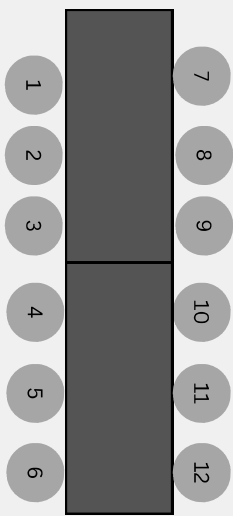

COLLECTIVE
seating options

40 GUESTS

FOOD

FOOD

40 Guests
4 tables of 10
(each table is 2 - 6' tables)

Kitchenette

WALL

Lounge /Gift Area

FOOD FOOD

2 extra tables

40 Guests
2 tables of 20
(each table is 3 - 6' tables)

Kitchenette

WALL

Lounge / Gift Area

40 Guests
5 tables of 8
(each table is 1 - 6' tables)

Kitchenette

WALL

Lounge / Gift Area

36 GUESTS

36 Guests
3 tables of 12
(table is 2 - 6' tables)

Lounge / Gift Area

Kitchenette

WALL

36 Guests
3 tables of 12
(table is 2 - 6' tables)

Lounge / Gift Area

WALL

Kitchenette

2 extra tables

FOOD

FOOD

35 GUESTS

35 Guests
5 tables of 7
(each table is 1 - 6' tables)