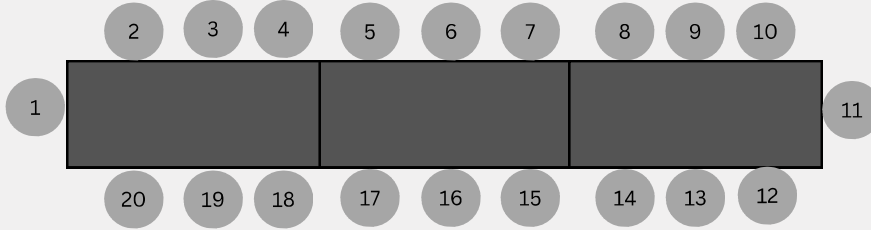

Lounge / Gift Area

Kitchenette

WALL

30 Guests
5 tables of 6
(each table is 1 - 6' tables)

FOOD FOOD

3 extra tables

Kitchenette

WALL

Lounge / Gift Area

20 GUESTS

20 Guests
1 tables of 20
(each table is 3 - 6' tables)

Kitchenette

WALL

Lounge / Gift Area

Kitchenette

WALL