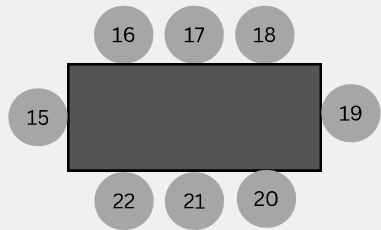

Lounge /Gift Area

32 Guests
4 tables of 8
(each table is 1 - 6' tables)

30 GUESTS

FOOD FOOD

2 extra tables

30 Guests
3 tables of 10
(each table is 2 - 6' tables)

Kitchenette

WALL

Lounge /Gift Area

FOOD FOOD

4 extra tables

30 Guests
1 table of 20
(table is 2 - 6' tables)
2 tables of 8
(table is 1 - 6' tables)

Kitchenette

WALL

Lounge / Gift Area

30 Guests
5 tables of 6
(each table is 1 - 6' tables)

Lounge / Gift Area

Kitchenette

WALL

30 Guests
5 tables of 6
(each table is 1 - 6' tables)

FOOD FOOD

3 extra tables

Kitchenette

WALL

Lounge / Gift Area

20 GUESTS

20 Guests
1 tables of 20
(each table is 3 - 6' tables)

Kitchenette

WALL

Lounge / Gift Area

Kitchenette

WALL