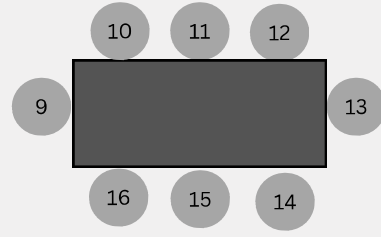

COLLECTIVE
seating options

40 GUESTS

FOOD

FOOD

40 Guests
4 tables of 10
(each table is 2 - 6' tables)

Kitchenette

WALL

Lounge /Gift Area

FOOD FOOD

2 extra tables

40 Guests
2 tables of 20
(each table is 3 - 6' tables)

Kitchenette

WALL

Lounge / Gift Area

40 Guests
5 tables of 8
(each table is 1 - 6' tables)

Kitchenette

WALL

Lounge / Gift Area

36 GUESTS

36 Guests
3 tables of 12
(table is 2 - 6' tables)

Lounge / Gift Area

Kitchenette

WALL

36 Guests
3 tables of 12
(table is 2 - 6' tables)

Lounge / Gift Area

20 GUESTS

20 Guests
1 tables of 20
(each table is 3 - 6' tables)

Kitchenette

WALL

Lounge / Gift Area

Kitchenette

WALL