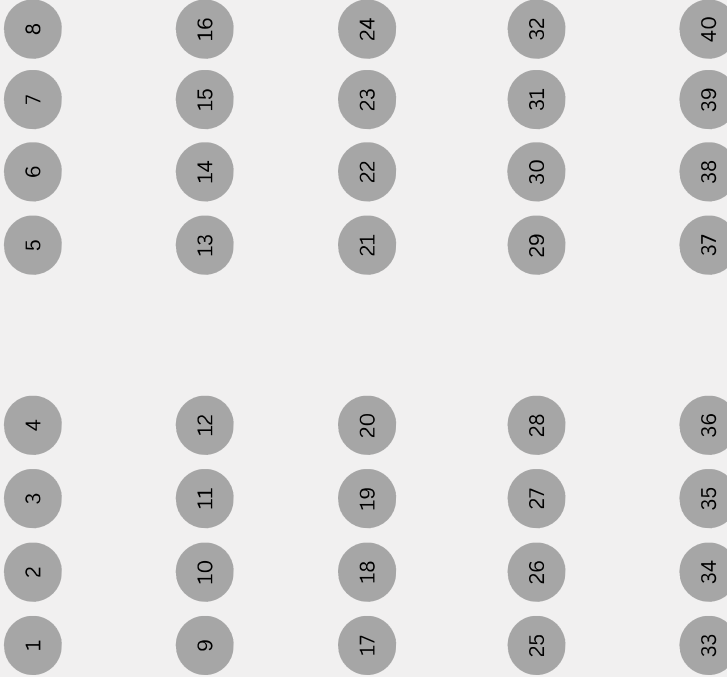

26 27 28 29 30

31 32 33 34 35

36 37 38 39 40

Lounge

Kitchenette

WALL

Lecture Style 40 Guests

Teaching Random 30 Guests