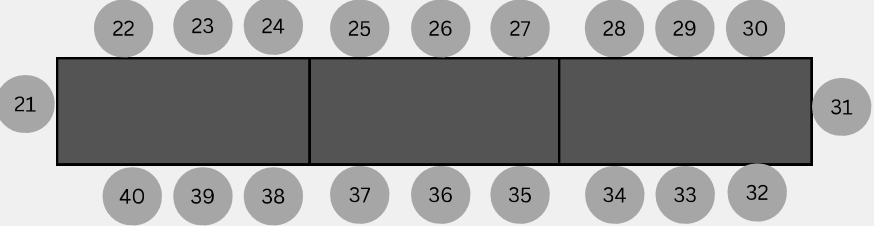

COLLECTIVE
seating options

40 GUESTS

FOOD

FOOD

40 Guests
4 tables of 10
(each table is 2 - 6' tables)

Kitchenette

WALL

Lounge /Gift Area

FOOD FOOD

2 extra tables

40 Guests
2 tables of 20
(each table is 3 - 6' tables)

Kitchenette

WALL

Lounge / Gift Area

40 Guests
5 tables of 8
(each table is 1 - 6' tables)

Kitchenette

WALL

Lounge / Gift Area

36 GUESTS

36 Guests
3 tables of 12
(table is 2 - 6' tables)

Lounge / Gift Area

Kitchenette

WALL

36 Guests
3 tables of 12
(table is 2 - 6' tables)

Lounge / Gift Area

Kitchenette

WALL

32 GUESTS

FOOD FOOD

32 Guests
2 tables of 16
(each table is 4 - 6' tables)

Kitchenette

WALL