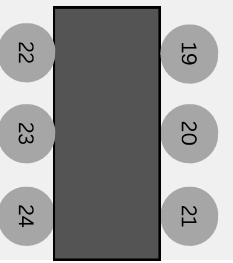

Lounge /Gift Area

32 Guests
4 tables of 8
(each table is 1 - 6' tables)

30 GUESTS

FOOD FOOD

2 extra tables

30 Guests
3 tables of 10
(each table is 2 - 6' tables)

Kitchenette

WALL

Lounge /Gift Area

FOOD FOOD

4 extra tables

30 Guests
1 table of 20
(table is 2 - 6' tables)
2 tables of 8
(table is 1 - 6' tables)

Kitchenette

WALL

Lounge / Gift Area

30 Guests
5 tables of 6
(each table is 1 - 6' tables)

Lounge / Gift Area

Kitchenette

WALL

30 Guests
5 tables of 6
(each table is 1 - 6' tables)

FOOD FOOD

3 extra tables

Kitchenette

WALL