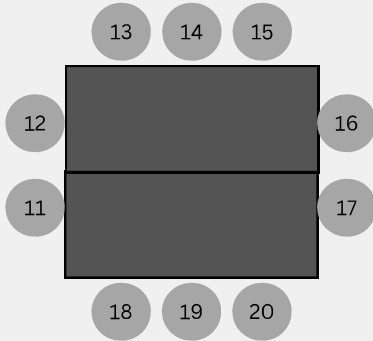

Lounge / Gift Area

Kitchenette

WALL

32 GUESTS

FOOD FOOD

32 Guests
2 tables of 16
(each table is 4 - 6' tables)

Kitchenette

WALL

Lounge /Gift Area

32 Guests
4 tables of 8
(each table is 1 - 6' tables)

30 GUESTS

FOOD FOOD

2 extra tables

30 Guests
3 tables of 10
(each table is 2 - 6' tables)

Kitchenette

WALL

Lounge /Gift Area

FOOD FOOD

4 extra tables

30 Guests
1 table of 20
(table is 2 - 6' tables)
2 tables of 8
(table is 1 - 6' tables)

Kitchenette

WALL

Lounge / Gift Area

30 Guests
5 tables of 6
(each table is 1 - 6' tables)

Lounge / Gift Area

Kitchenette

WALL

30 Guests
5 tables of 6
(each table is 1 - 6' tables)

FOOD FOOD

3 extra tables

Kitchenette

WALL