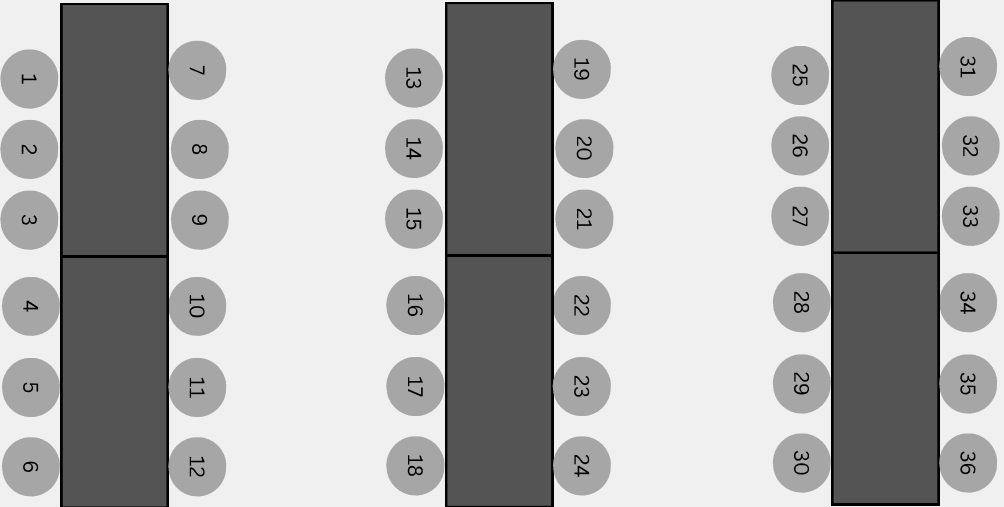

FOOD FOOD

2 extra tables

40 Guests
2 tables of 20
(each table is 3 - 6' tables)

Kitchenette

WALL

Lounge / Gift Area

40 Guests
5 tables of 8
(each table is 1 - 6' tables)

Kitchenette

WALL

Lounge / Gift Area

36 GUESTS

36 Guests
3 tables of 12
(table is 2 - 6' tables)

Lounge / Gift Area

Kitchenette

WALL

36 Guests
3 tables of 12
(table is 2 - 6' tables)

Lounge / Gift Area

WALL

Kitchenette

2 extra tables

FOOD

FOOD

35 GUESTS

35 Guests
5 tables of 7
(each table is 1 - 6' tables)