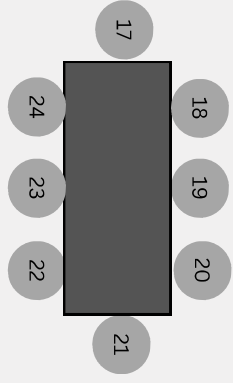

WALL

Lounge / Gift Area

36 GUESTS

36 Guests
3 tables of 12
(table is 2 - 6' tables)

Lounge / Gift Area

Kitchenette

WALL

36 Guests
3 tables of 12
(table is 2 - 6' tables)

Lounge / Gift Area

WALL

Kitchenette

2 extra tables

FOOD

FOOD

35 GUESTS

35 Guests
5 tables of 7
(each table is 1 - 6' tables)

Lounge / Gift Area

Kitchenette

WALL

32 GUESTS

FOOD FOOD

32 Guests
2 tables of 16
(each table is 4 - 6' tables)

Kitchenette

WALL

Lounge /Gift Area

32 Guests
4 tables of 8
(each table is 1 - 6' tables)

30 GUESTS

FOOD FOOD

2 extra tables

30 Guests
3 tables of 10
(each table is 2 - 6' tables)

Kitchenette

WALL