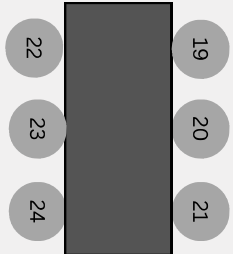

Lounge /Gift Area

FOOD FOOD

4 extra tables

30 Guests
1 table of 20
(table is 2 - 6' tables)
2 tables of 8
(table is 1 - 6' tables)

Kitchenette

WALL

Lounge / Gift Area

30 Guests
5 tables of 6
(each table is 1 - 6' tables)

Lounge / Gift Area

Kitchenette

WALL

30 Guests
5 tables of 6
(each table is 1 - 6' tables)

FOOD FOOD

3 extra tables

Kitchenette

WALL

Lounge / Gift Area

20 GUESTS

20 Guests
1 tables of 20
(each table is 3 - 6' tables)

Kitchenette

WALL

Lounge / Gift Area

Kitchenette

WALL