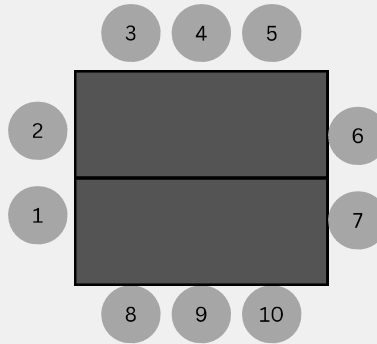

COLLECTIVE
seating options

40 GUESTS

FOOD

FOOD

40 Guests
4 tables of 10
(each table is 2 - 6' tables)

Kitchenette

WALL

Lounge /Gift Area

FOOD FOOD

2 extra tables

40 Guests
2 tables of 20
(each table is 3 - 6' tables)

Kitchenette

WALL

Lounge / Gift Area

40 Guests
5 tables of 8
(each table is 1 - 6' tables)

Kitchenette

WALL

Lounge / Gift Area

36 GUESTS

36 Guests
3 tables of 12
(table is 2 - 6' tables)

Lounge / Gift Area

Kitchenette

WALL

36 Guests
3 tables of 12
(table is 2 - 6' tables)

Lounge / Gift Area

Kitchenette

WALL

32 GUESTS

FOOD FOOD

32 Guests
2 tables of 16
(each table is 4 - 6' tables)

Kitchenette

WALL