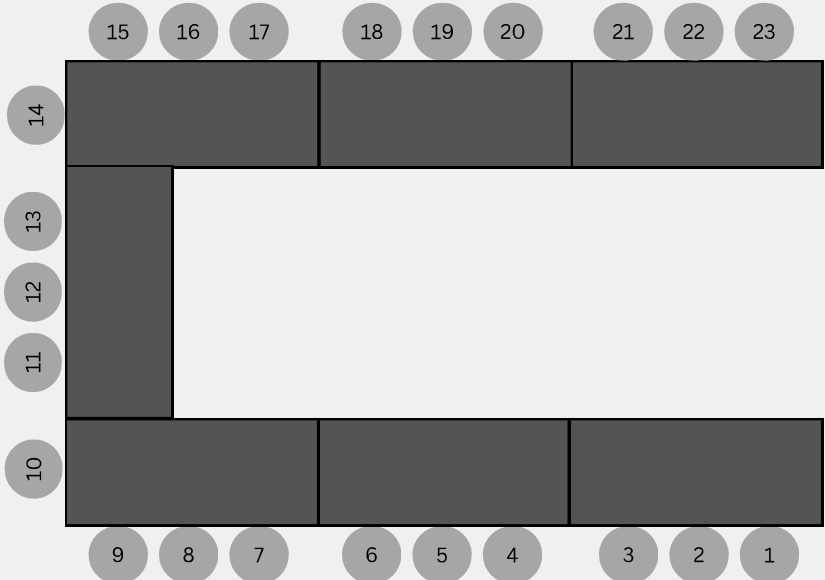

Teaching U-Shape 23 Guests

FOOD FOOD

1 extra tables

Kitchenette

WALL

Lounge