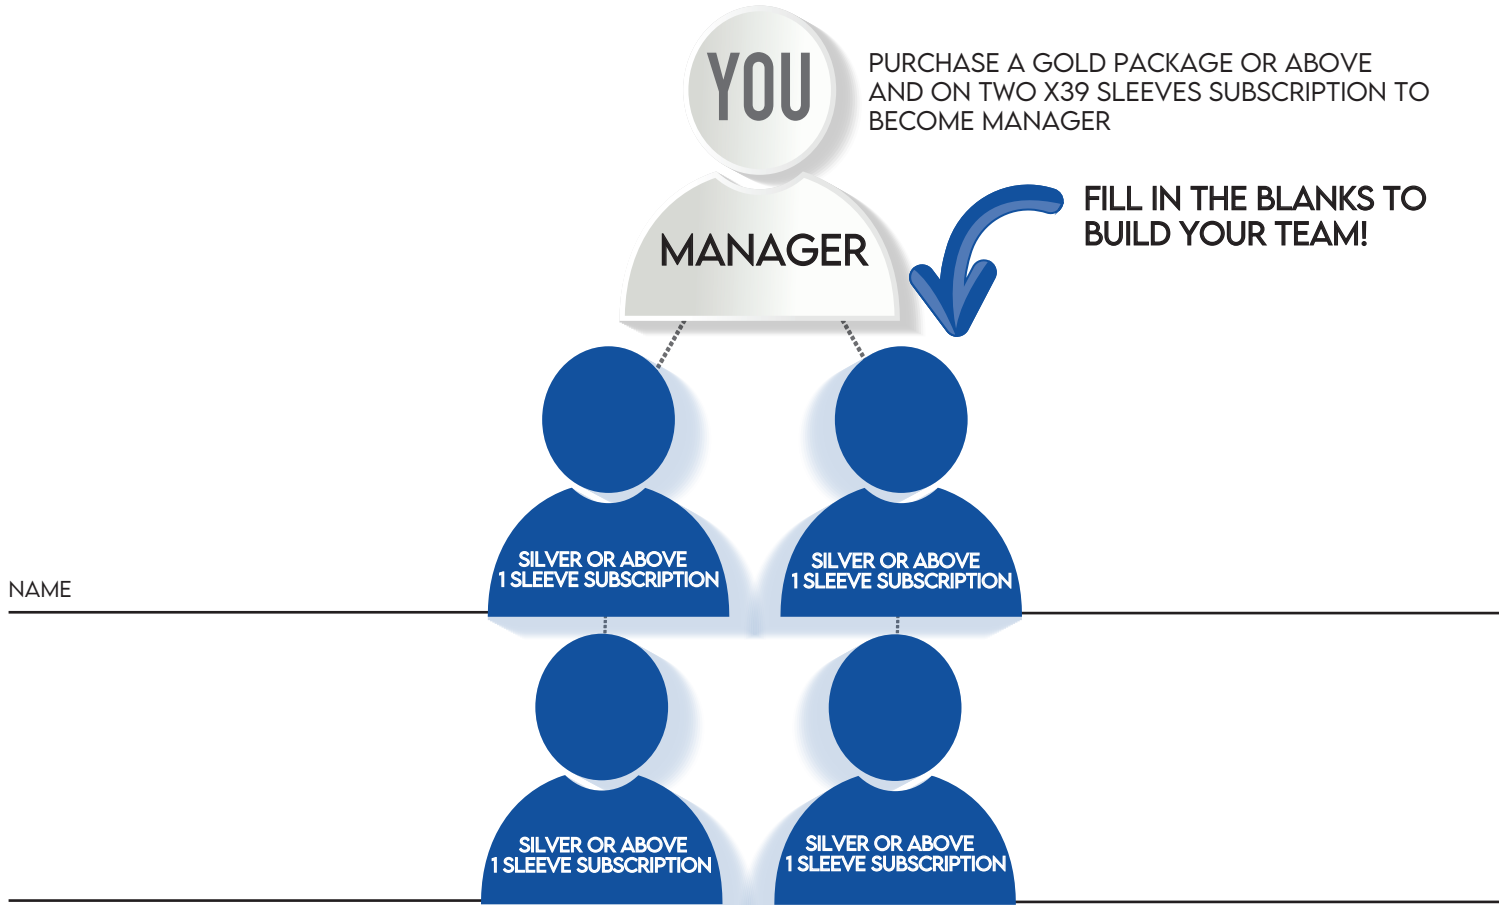

30 DAY FASTTRACK TO MANAGER

CHART OUT YOUR GROWTH

MANAGER STATUS: TWO PERSONALLY SPONSORED ACTIVE SILVER PARTNERS ON YOUR LEFT & RIGHT LEGS. EACH ON MINIMUM OF ONE X39 SLEEVE SUBSCRIPTION

TAKE ACTION

Make a hot list of the 25 sharp people.

IMPLEMENT THE THIS IS IT **PRO** STRATEGY

PATCH - OR CALL 5 OR MORE PEOPLE DAILY

REVISIT - FOLLOW UP AS YOU PATCH

OPPORTUNITY - POINT TO WEEKLY X39 ZOOMS
DOWNLOAD X39 PRESENTATION AND SHARE

DUPLICATE THIS PATTERN FOR 30 DAYS

DATE TO BECOME MANAGER: _____

MANAGER ACTIVE STATUS: PERSONALLY ON TWO X39 SLEEVES SUBSCRIPTION AND HAVE 2 PERSONALS ON LEFT AND RIGHT LEGS ON MINIMUM OF ONE X39 SLEEVE SUBSCRIPTION

THIS IS IT **TEAM**