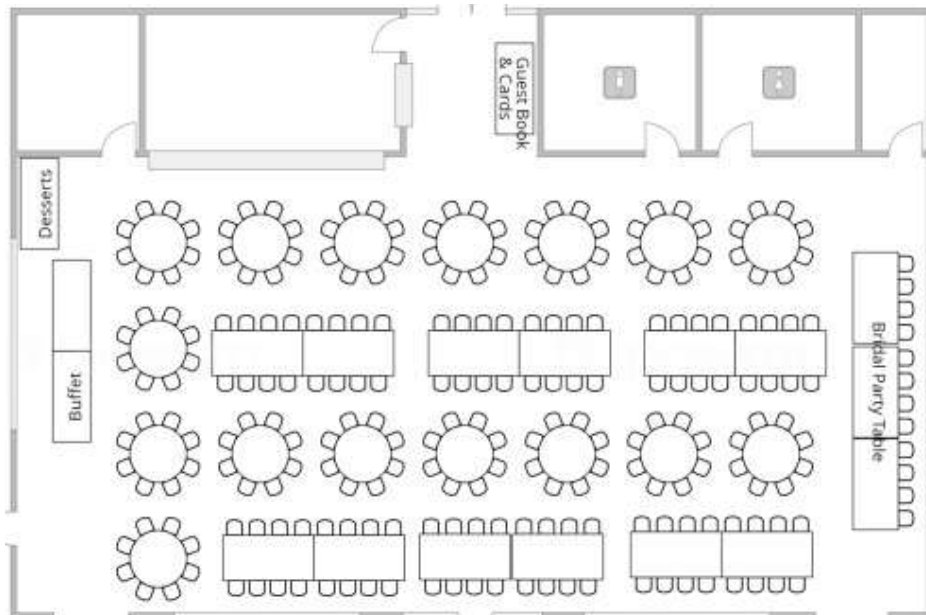

# 190-220 GUESTS

Each layout has 28 tables with at most 8 guests per table

Layout A -  
Inside Dancing

Layout B -  
Outside Dancing

Layout C -  
Outside Dancing