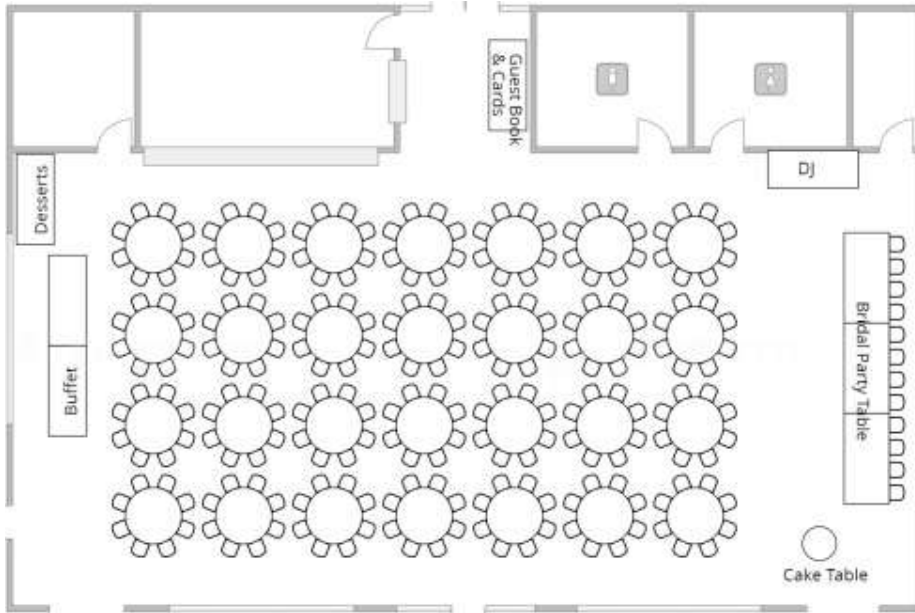

# 190-220 GUESTS

Each layout has 28 tables with at most 8 guests per table

Layout A -  
Inside Dancing

Layout B -  
Outside Dancing

Layout C -  
Outside Dancing