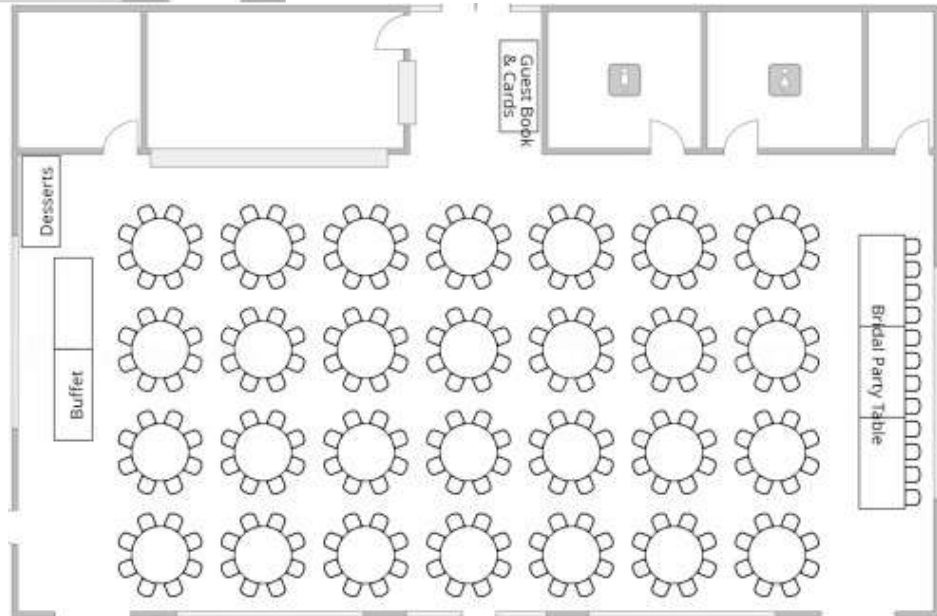

# 190-220 GUESTS

Each layout has 28 tables with at most 8 guests per table

Layout A -  
Inside Dancing

Layout B -  
Outside Dancing

Layout C -  
Outside Dancing