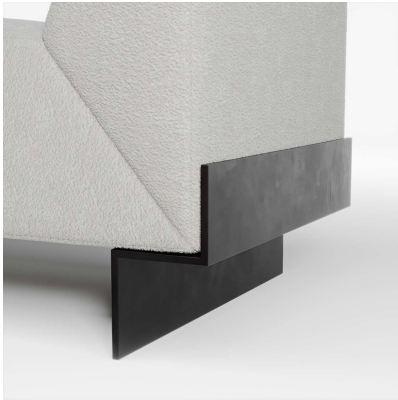

P A R I S I I

BEACH BENCH

*PRODUCT SHOWN MAY NOT DEPICT STANDARD OFFERING

TECHNICAL DRAWINGS

DIMENSIONS

MEASUREMENTS ARE APPROXIMATE

Overall Width: 60"
Overall Height: 22 1/2"
Overall Depth: 22"

SH: 18"
SD: 22"
SW: 41"

Metal: Powder Coated Steel
Metal Finish Options: Oil Rubbed Bronze or Gunmetal
COM @ 54" Plain: 6 yards

scroll for detail