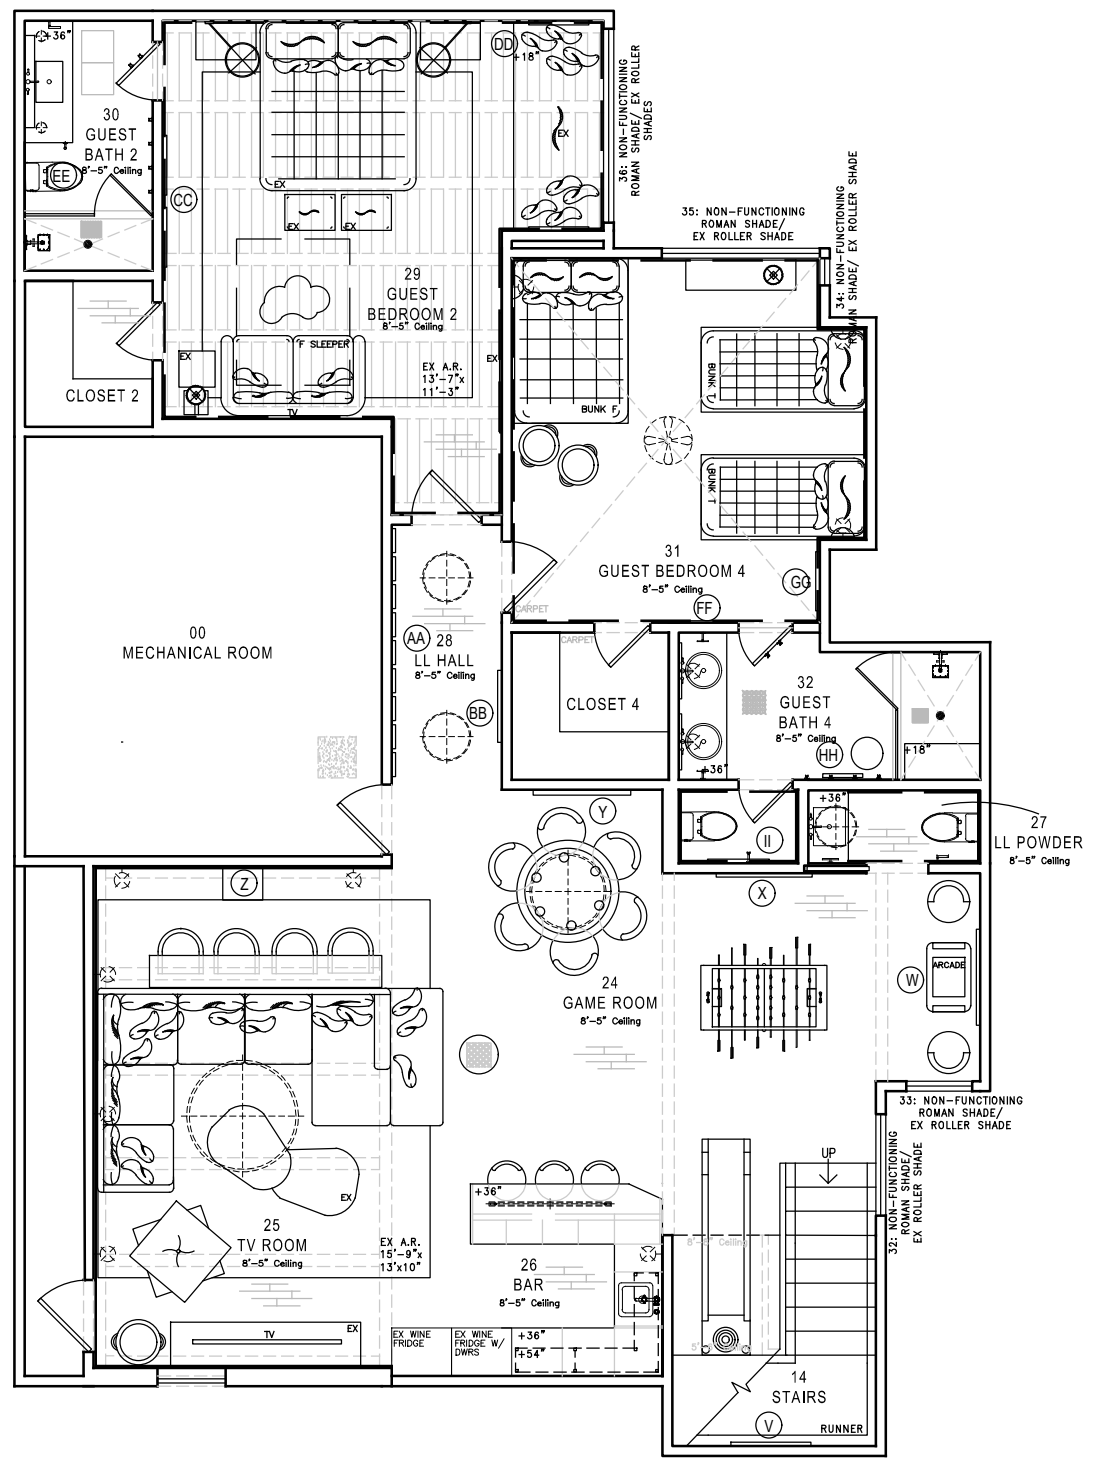

INSIDE STORIES
DENVER

Date	Remarks
10/16/2023	Schematic

Rockefeller Residence

Aspen, CO

Lower Level Presentation Plan

These drawings and specifications are the property and copyright of Inside Stories and shall not be used on any other work except by agreement with Inside Stories. Written dimensions shall not take preference over scaled dimensions and shall be verified on the job site. Any discrepancy shall be brought to the notice of Inside Stories prior to the commencement of any work.

SHEET #
FP3.4